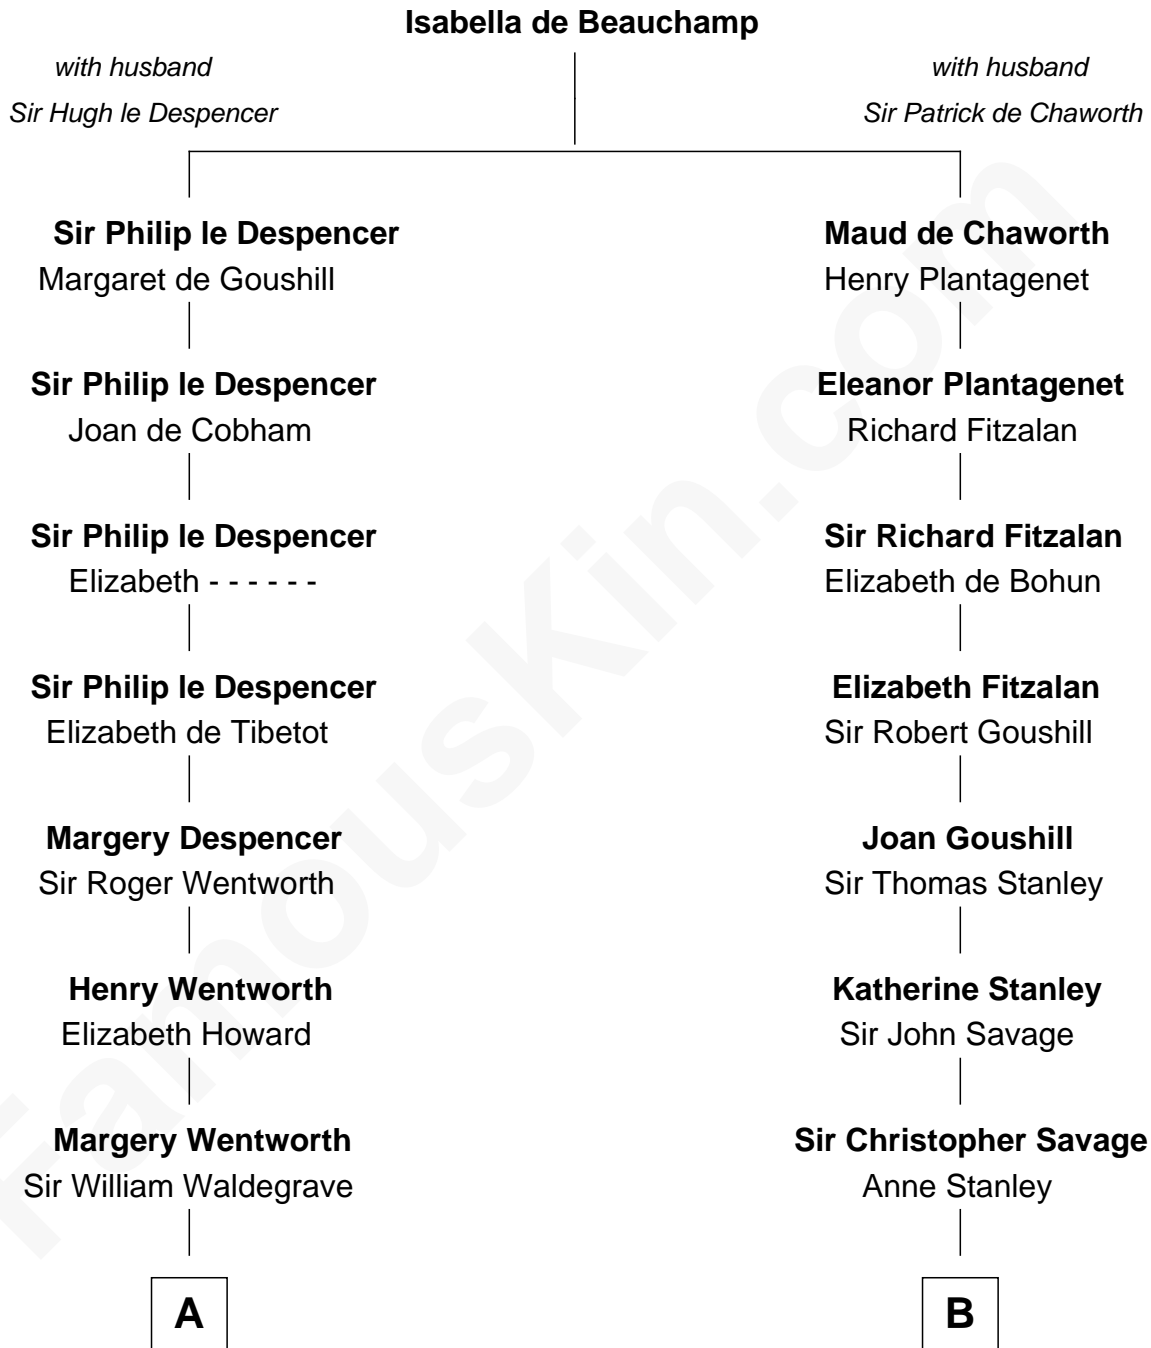

FamousKin.com
Relationship Chart of
Maggie Gyllenhaal
Movie Actress

17th cousin 4 times removed of

Zachary Taylor
12th U.S. President

C

Anders Leonard Gyllenhaal

Selma Amanda Nelson

Leonard Ephraim Gyllenhaal