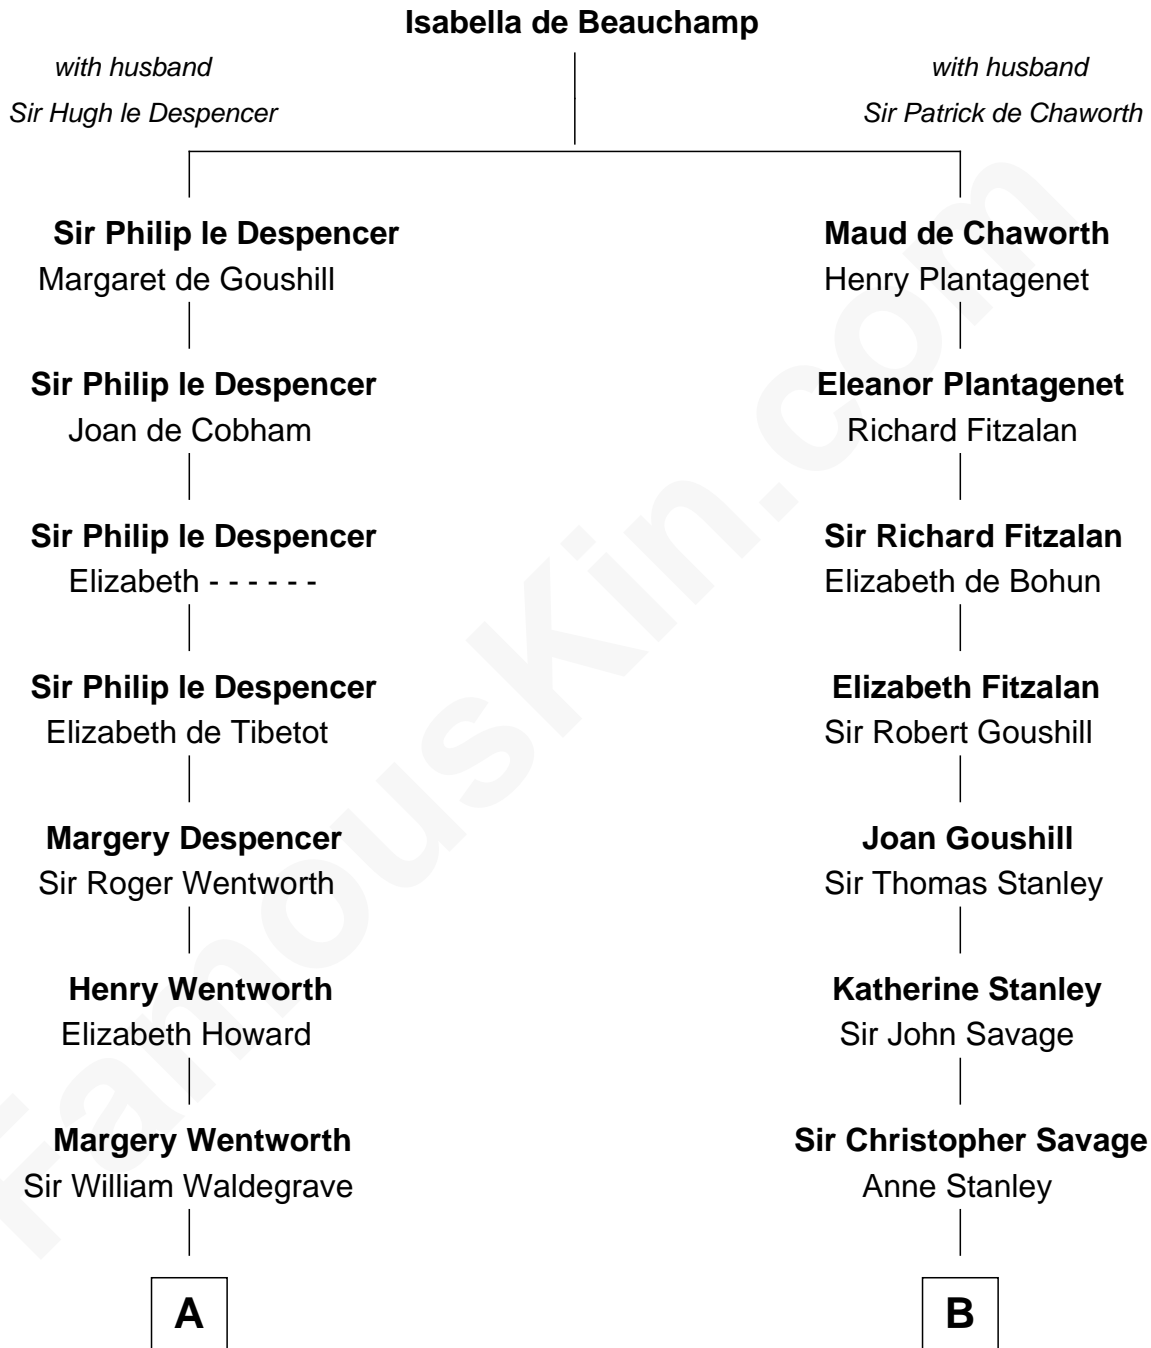

# FamousKin.com Relationship Chart of

**Maggie Gyllenhaal**

*Movie Actress*

21st cousin of

**William H. Macy**

*TV and Movie Actor*

**C**

**Anders Leonard Gyllenhaal**

Selma Amanda Nelson

**Leonard Ephraim Gyllenhaal**

Philo Pendleton

**Hugh Anders Gyllenhaal**

Virginia Lowrie Childs

**Stephen Roark Gyllenhaal**

Naomi Achs

**Maggie Gyllenhaal**

*Movie Actress*

**D**

**Dr. George Gaines Everitt**

Mary A. Mayers

**Horace Benjamin Everitt**

Martha Leticia Roberts

**Mary Lois Everitt**

Clement Overstreet