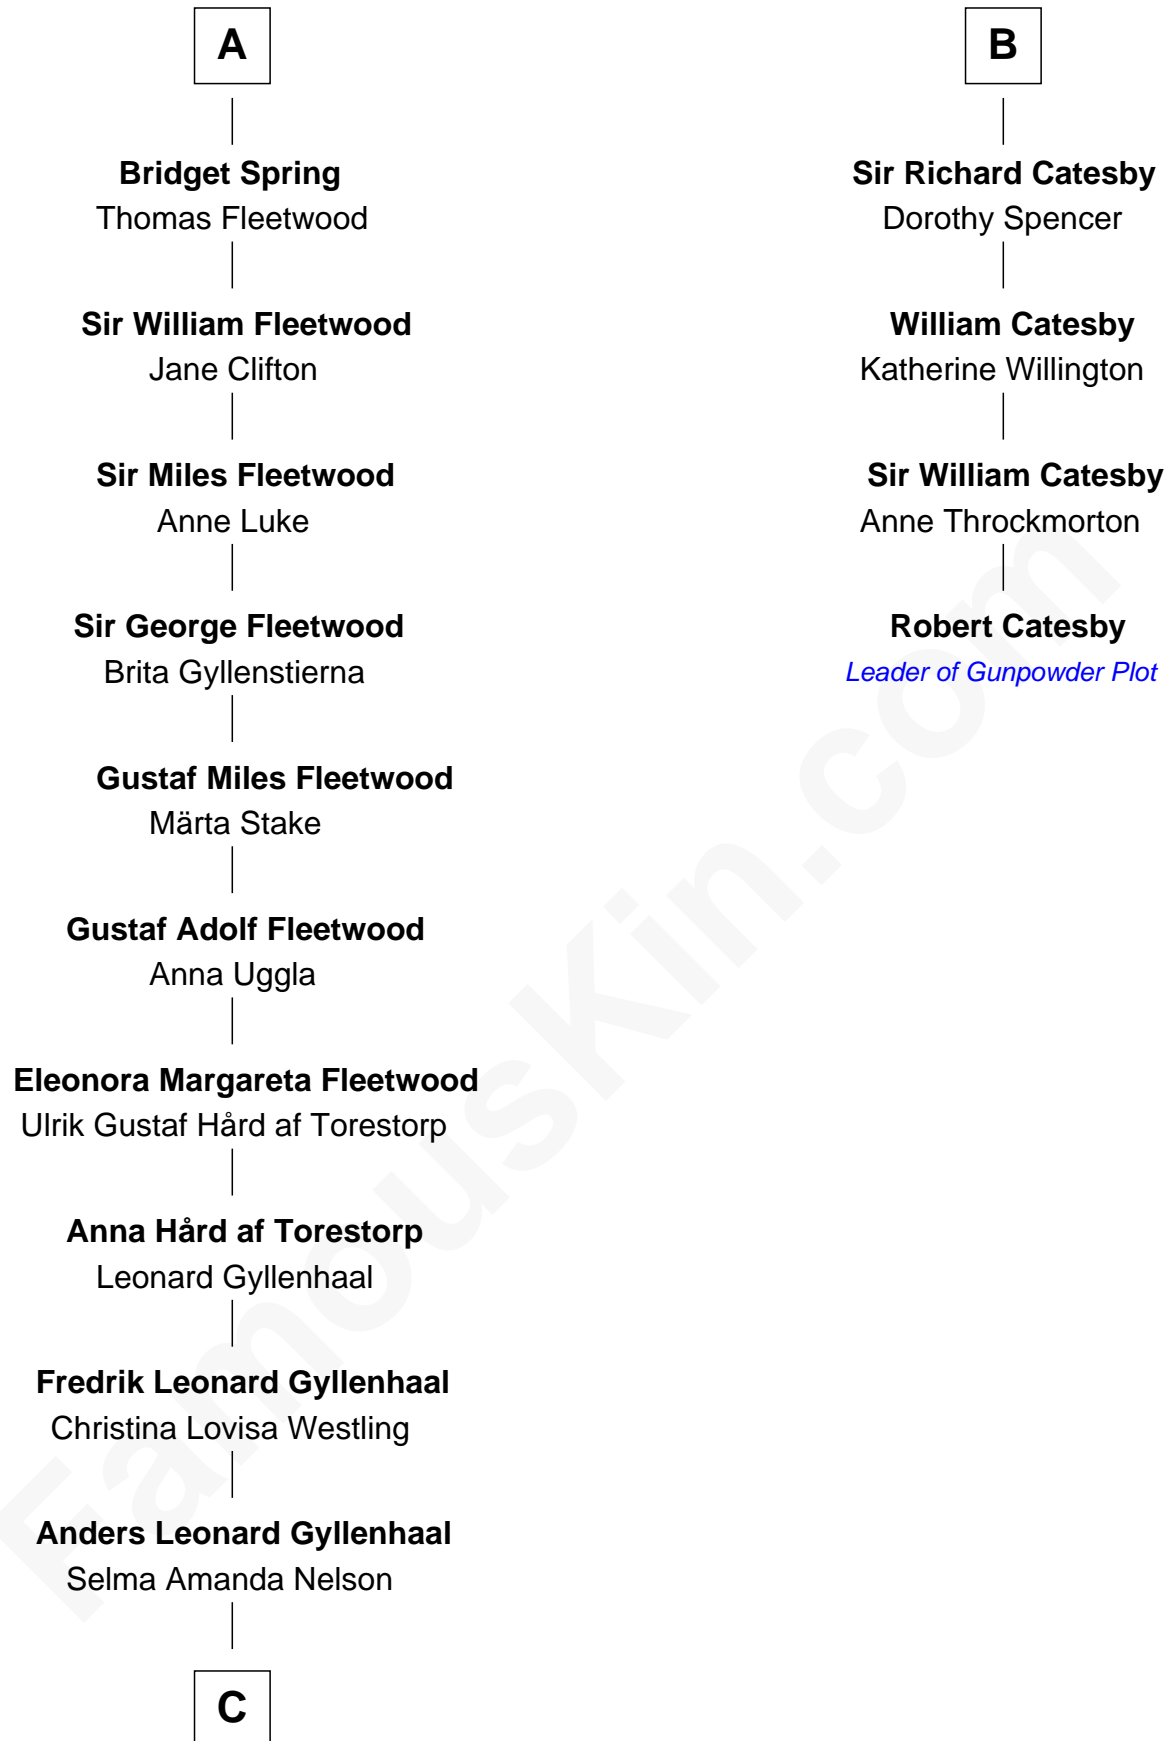

**FamousKin.com**  
**Relationship Chart of**  
**Maggie Gyllenhaal**  
*Movie Actress*

**10th cousin 10 times removed of**  
**Robert Catesby**  
*Leader of Gunpowder Plot*

**C**

Leonard Ephraim Gyllenhaal