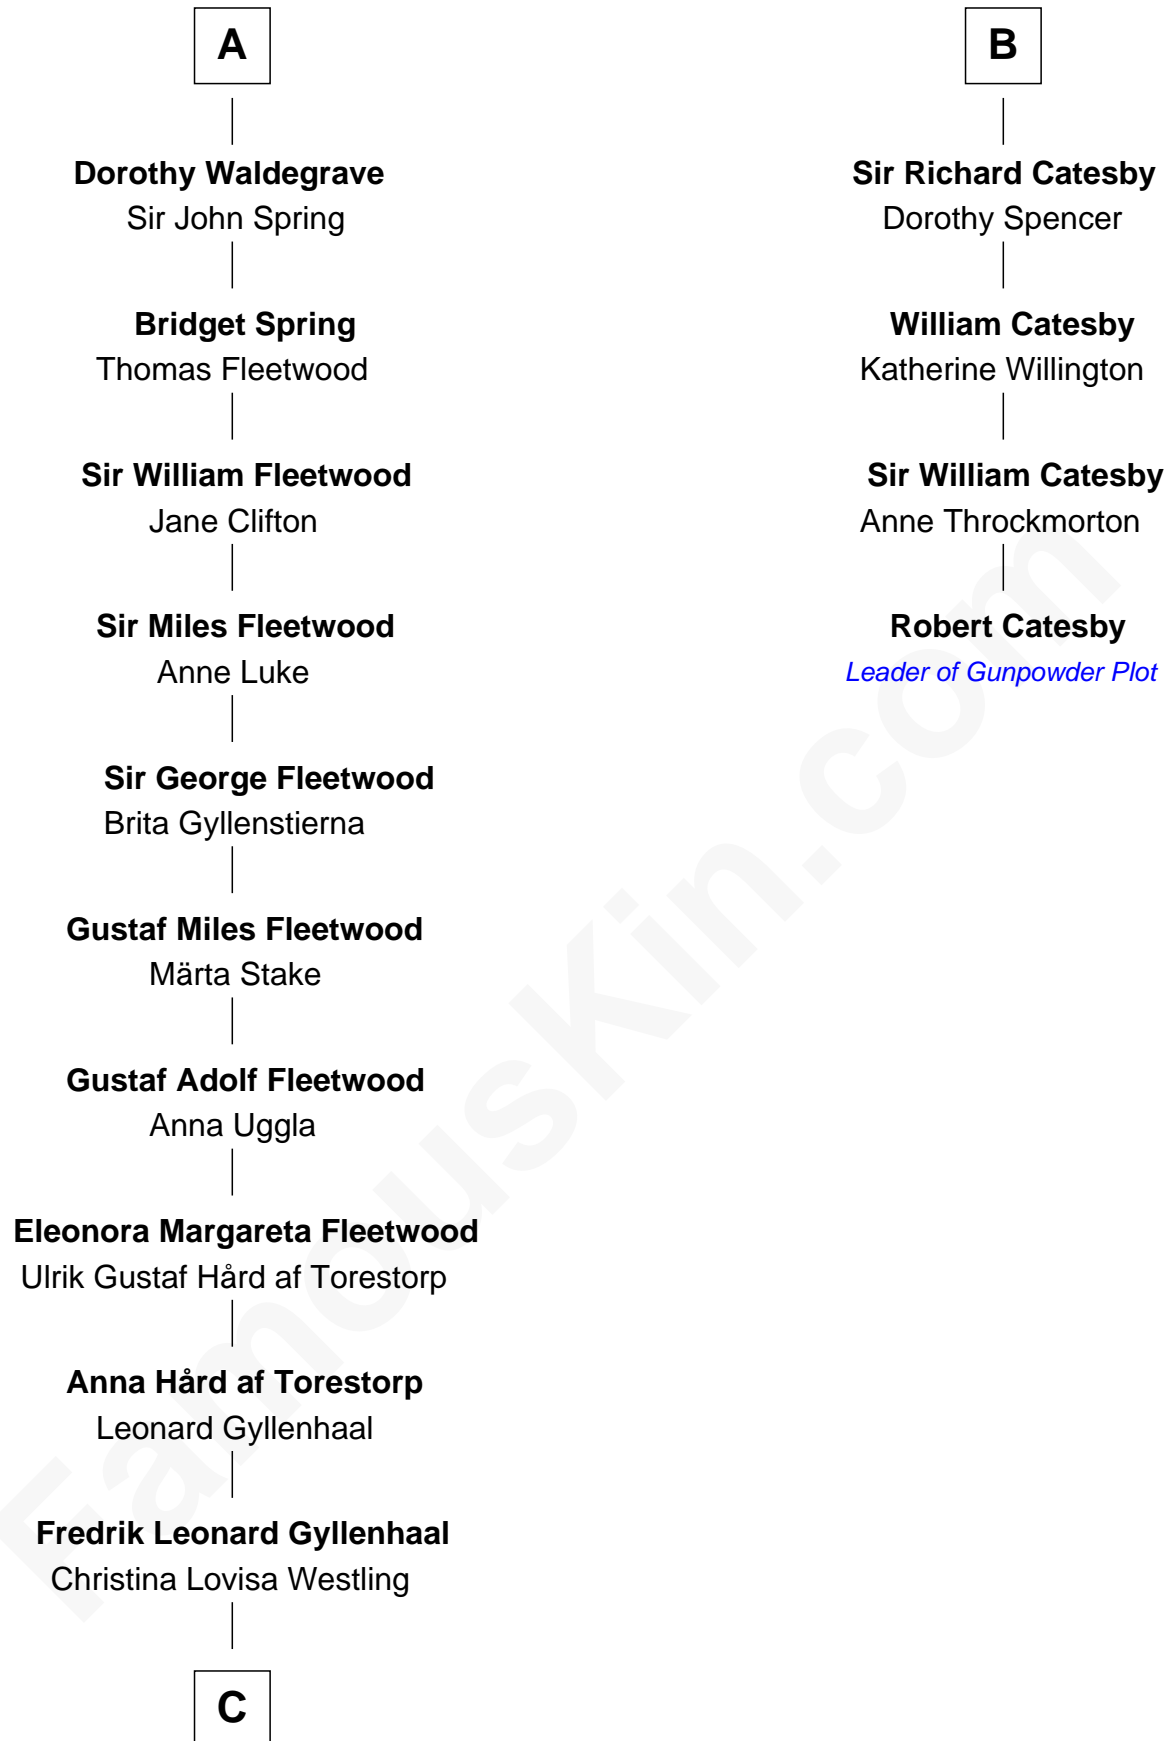

**FamousKin.com**  
**Relationship Chart of**  
**Maggie Gyllenhaal**  
*Movie Actress*

10th cousin 11 times removed of  
**Robert Catesby**  
*Leader of Gunpowder Plot*

**C**

Anders Leonard Gyllenhaal

Selma Amanda Nelson