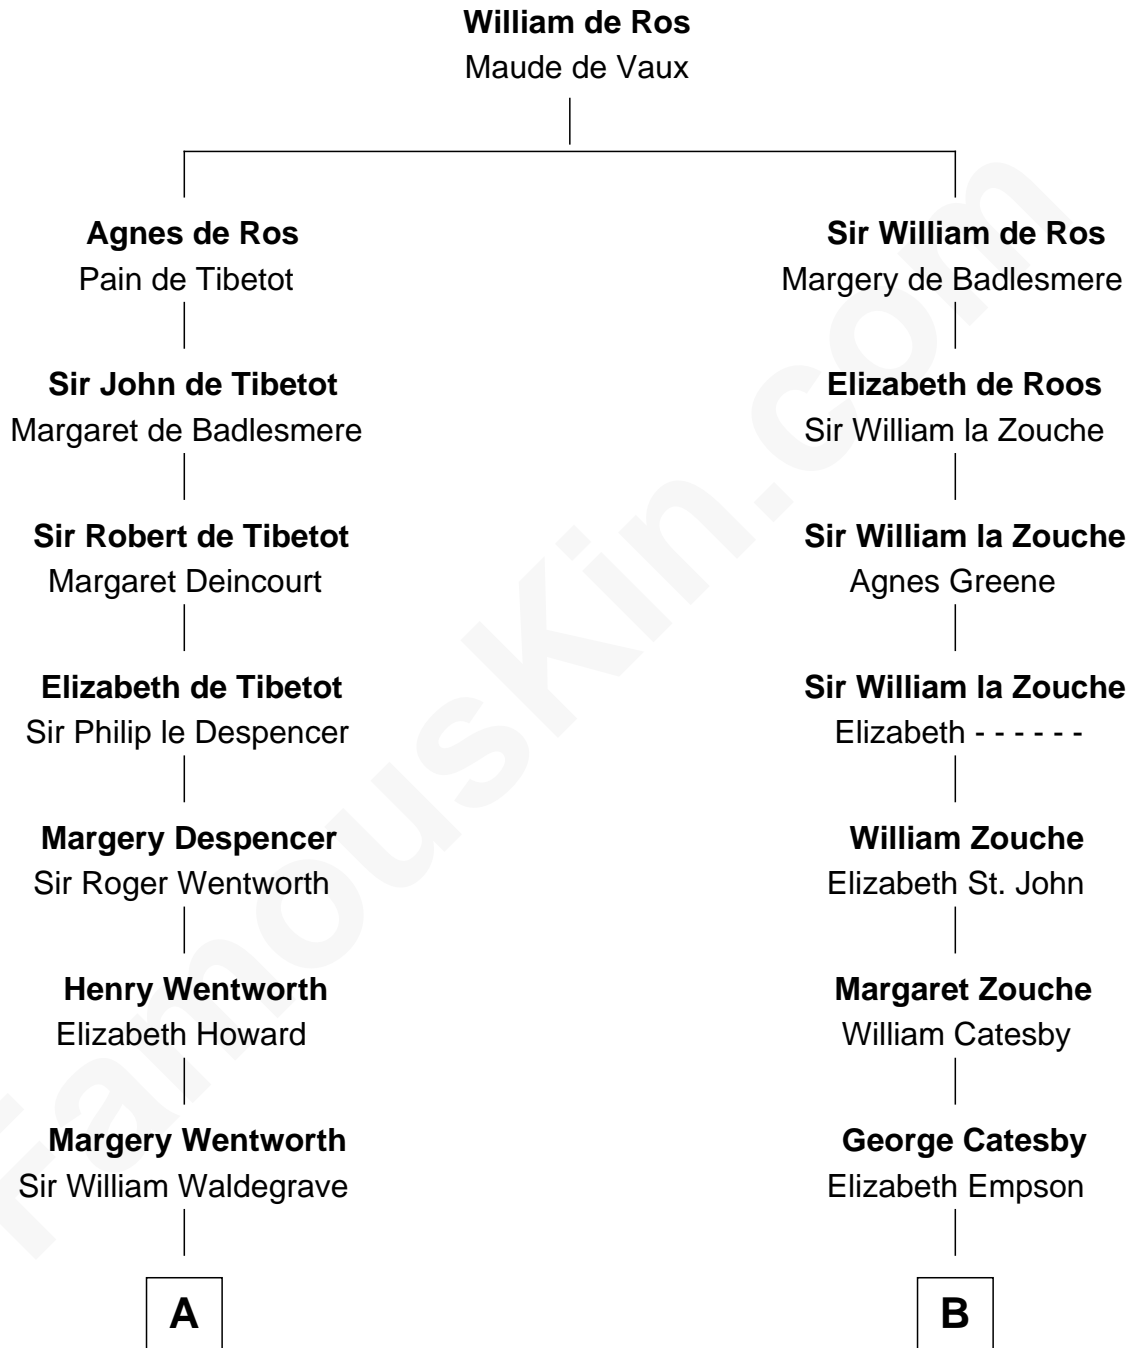

**FamousKin.com**  
**Relationship Chart of**  
**Maggie Gyllenhaal**  
*Movie Actress*

10th cousin 11 times removed of  
**Robert Catesby**  
*Leader of Gunpowder Plot*

**C**

Anders Leonard Gyllenhaal

Selma Amanda Nelson

Leonard Ephraim Gyllenhaal

Philo Pendleton

Hugh Anders Gyllenhaal

Virginia Lowrie Childs

Stephen Roark Gyllenhaal

Naomi Achs

**Maggie Gyllenhaal**

*Movie Actress*