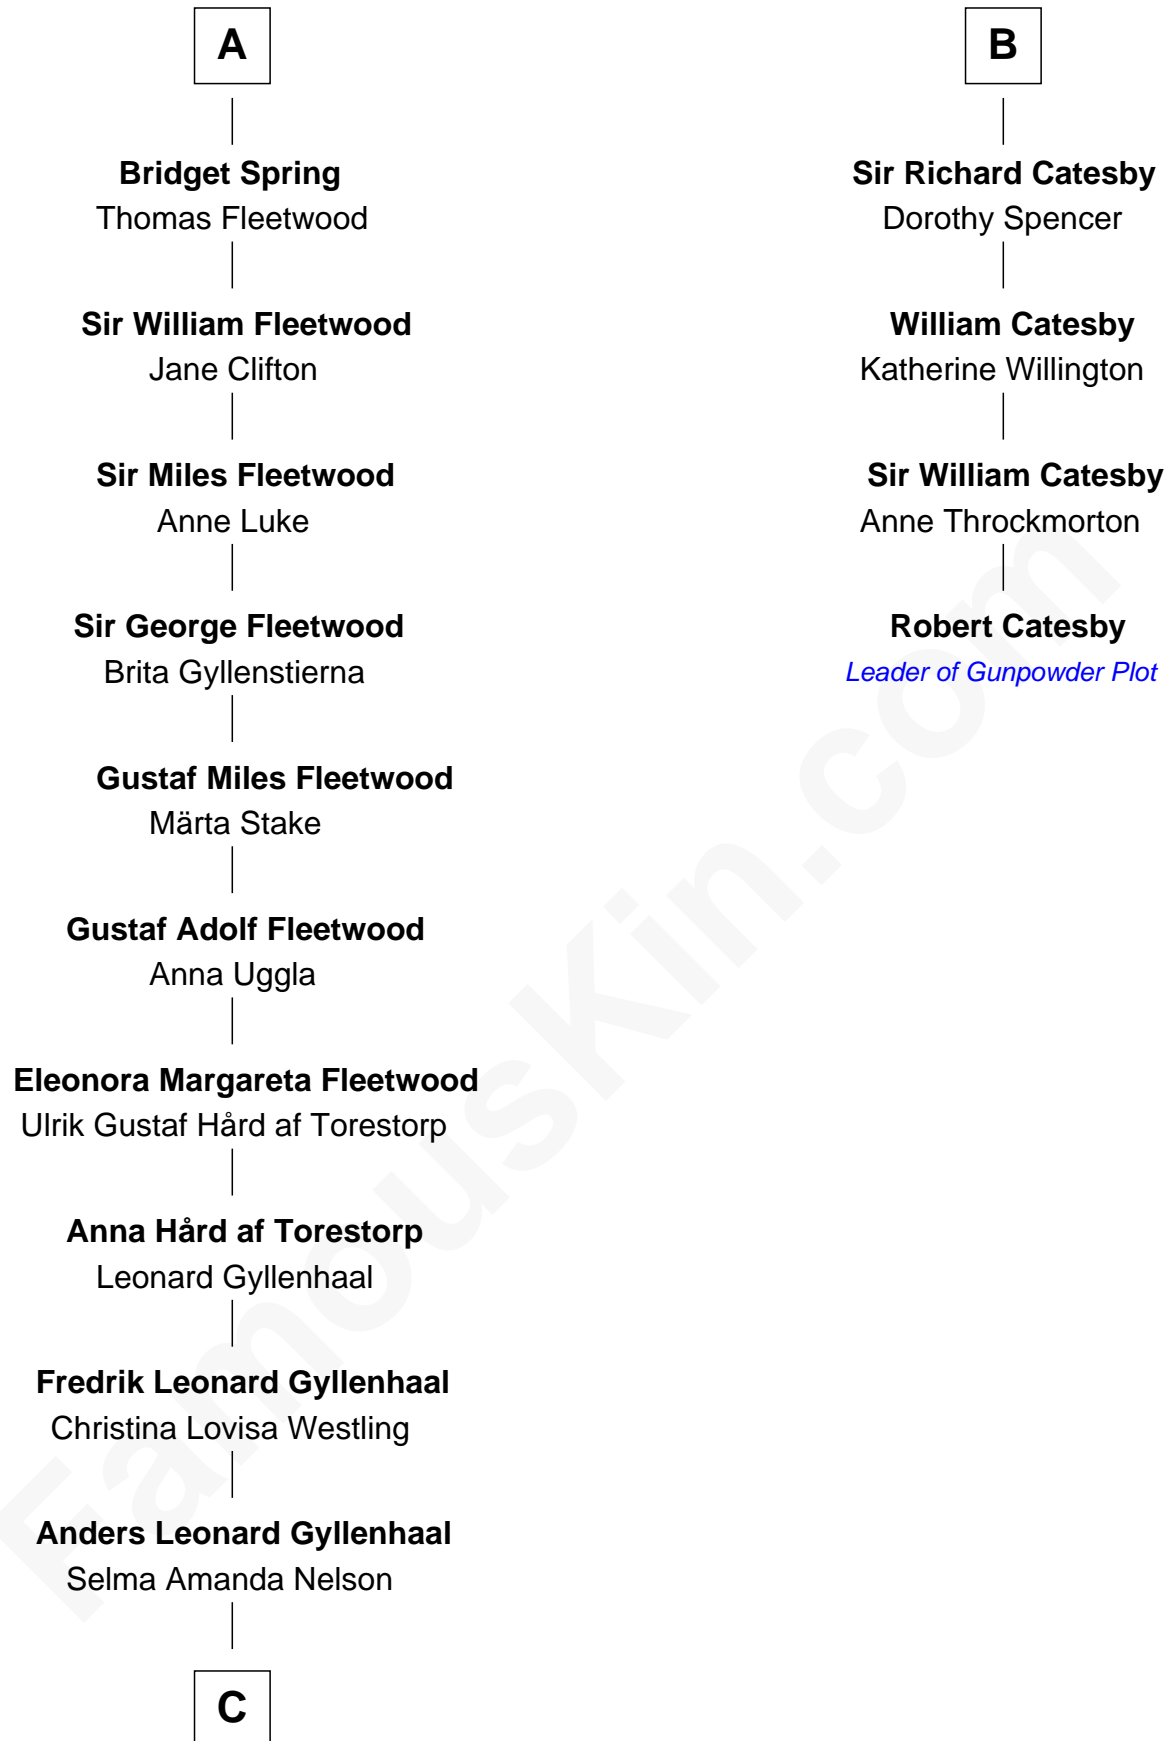

**FamousKin.com**  
**Relationship Chart of**  
**Maggie Gyllenhaal**  
*Movie Actress*

**10th cousin 10 times removed of**  
**Robert Catesby**  
*Leader of Gunpowder Plot*

**Bartholomew de Badlesmere**  
 Margaret de Clare

**Margaret de Badlesmere**

Sir John de Tibetot

**Sir Robert de Tibetot**

Margaret Deincourt

**Elizabeth de Tibetot**

Sir Philip le Despencer

**Margery Despencer**

Sir Roger Wentworth

Sir William de Ros

**Elizabeth de Roos**

Sir William la Zouche

**Sir William la Zouche**

Agnes Greene

**Sir William la Zouche**

Elizabeth - - - - -

**William Zouche**

Elizabeth St. John

**Margaret Zouche**

William Catesby

**George Catesby**

Elizabeth Empson

**B**

**C**

—  
**Leonard Ephraim Gyllenhaal**