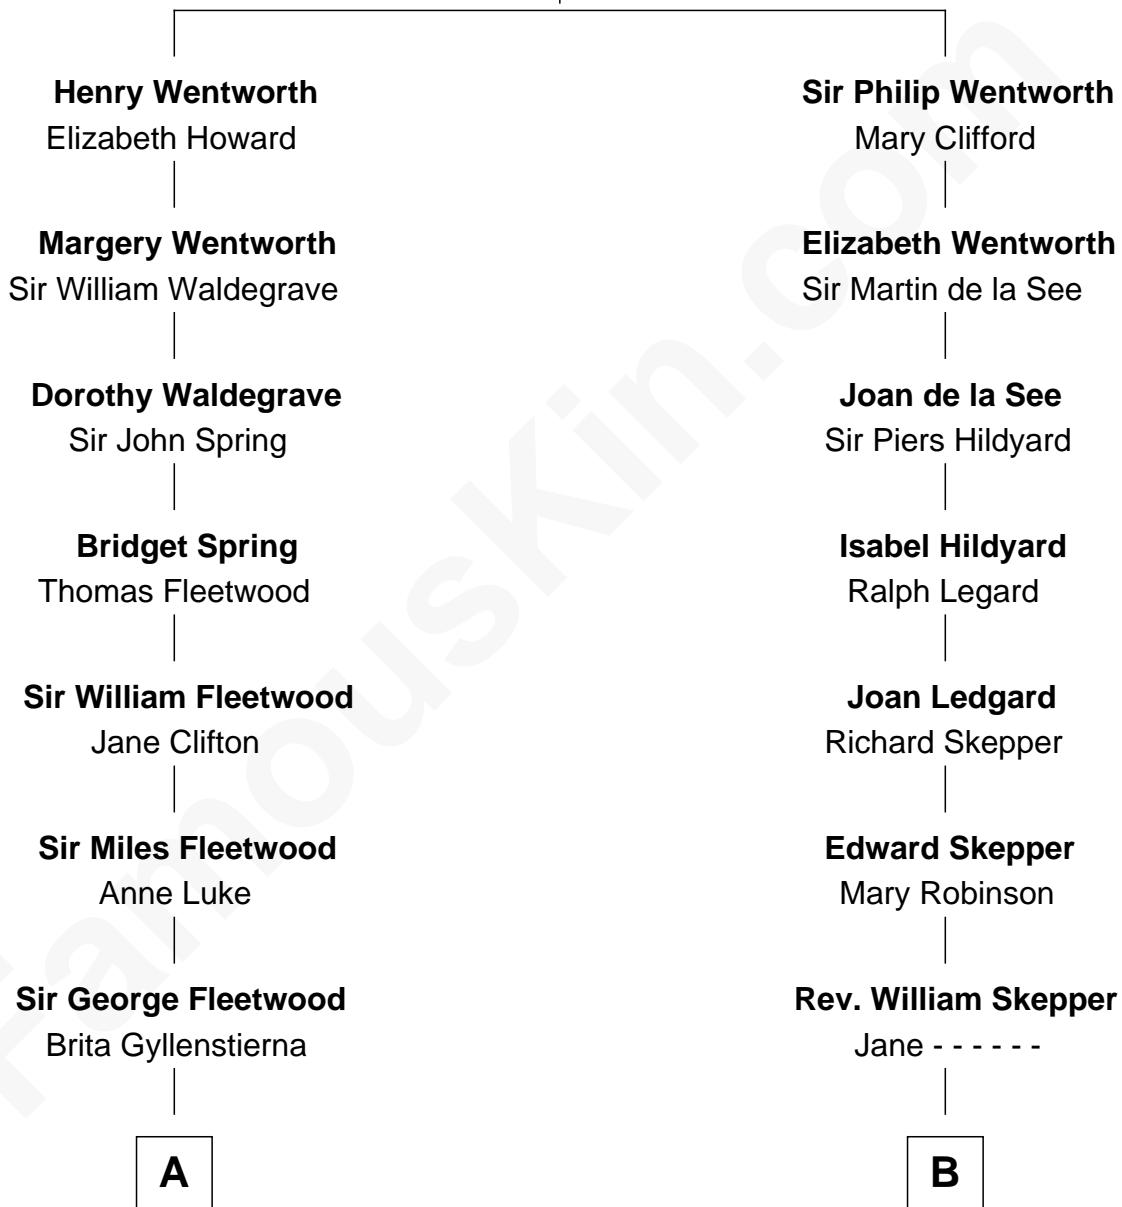

FamousKin.com
Relationship Chart of
Maggie Gyllenhaal
Movie Actress

16th cousin 2 times removed of
Meghan Markle
Duchess of Sussex, TV Actress

Sir Roger Wentworth
 Margery Despencer

C

Thomas Wayne Markle

Doria Loyce Ragland

Meghan Markle

Duchess of Sussex, TV Actress

FamousKin.com