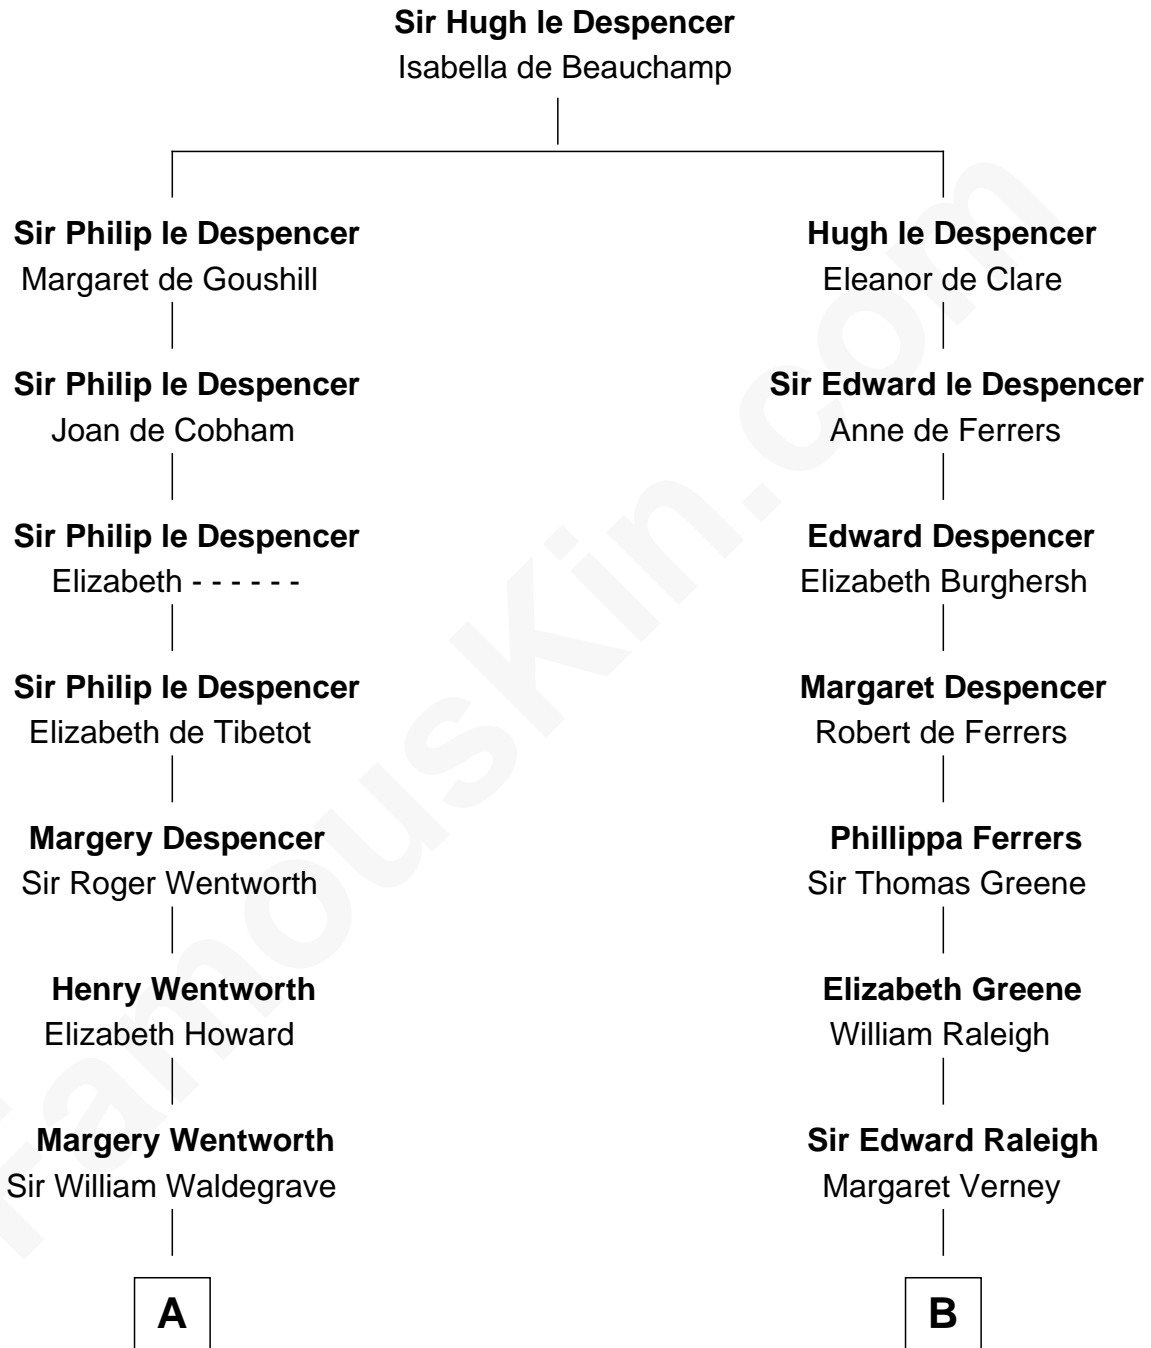

FamousKin.com
Relationship Chart of
Maggie Gyllenhaal
Movie Actress

19th cousin 2 times removed of

Henry Clay Folger

Founder of Folger Shakespeare Library and Chairman of Standard Oil

C

Anders Leonard Gyllenhaal

Selma Amanda Nelson

Leonard Ephraim Gyllenhaal

Philo Pendleton

Hugh Anders Gyllenhaal

Virginia Lowrie Childs

Stephen Roark Gyllenhaal

Naomi Achs

Maggie Gyllenhaal

Movie Actress

D

Samuel Brown Folger

Nancy F. Hiller

Henry Clay Folger

Eliza Jane Clark

Henry Clay Folger

Chairman of Standard Oil