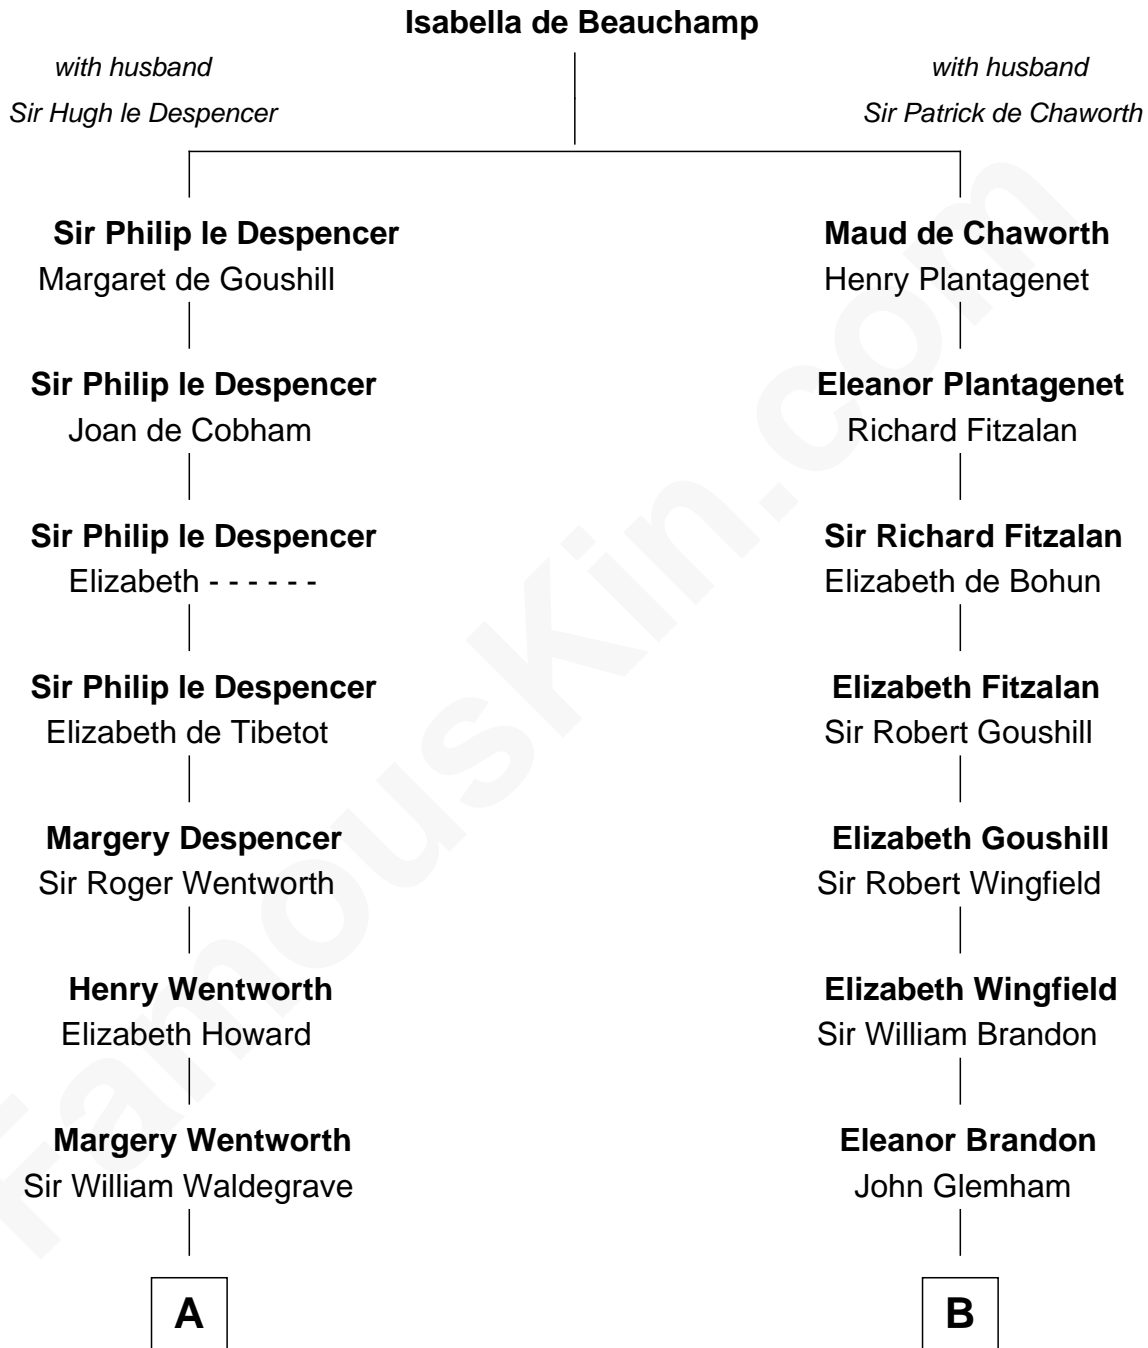

FamousKin.com
Relationship Chart of
Maggie Gyllenhaal
Movie Actress

16th cousin 5 times removed of
Eli Whitney
Inventor of the Cotton Gin

C

Anders Leonard Gyllenhaal

Selma Amanda Nelson

Leonard Ephraim Gyllenhaal