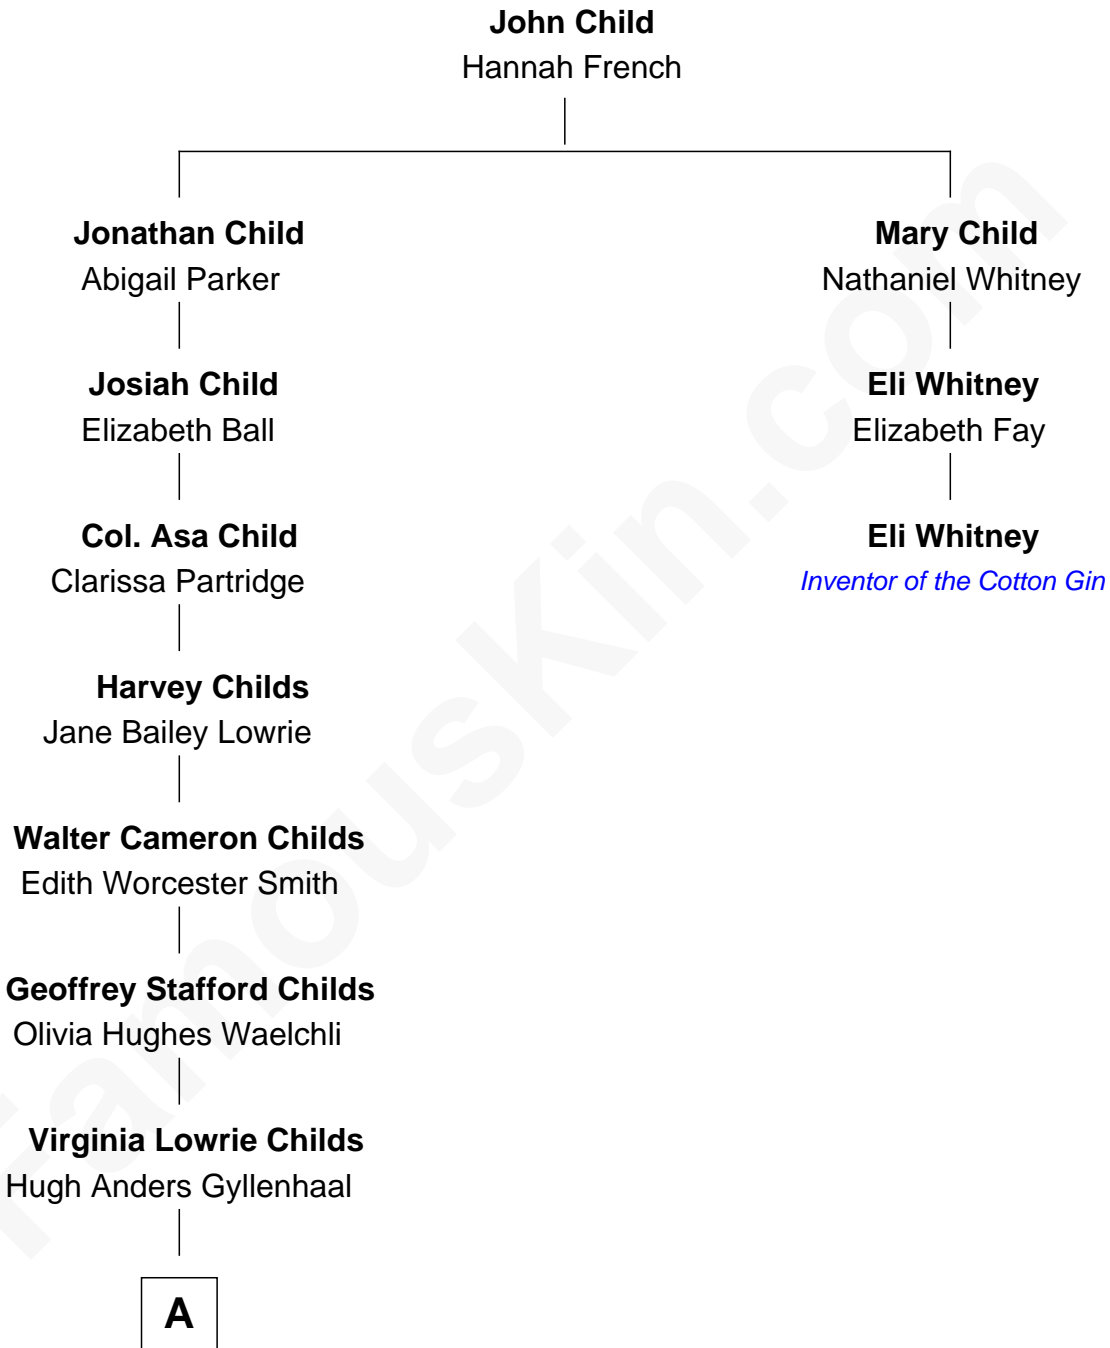

# FamousKin.com Relationship Chart of

**Maggie Gyllenhaal**

*Movie Actress*

2nd cousin 6 times removed of

**Eli Whitney**

*Inventor of the Cotton Gin*

**A**

Stephen Roark Gyllenhaal