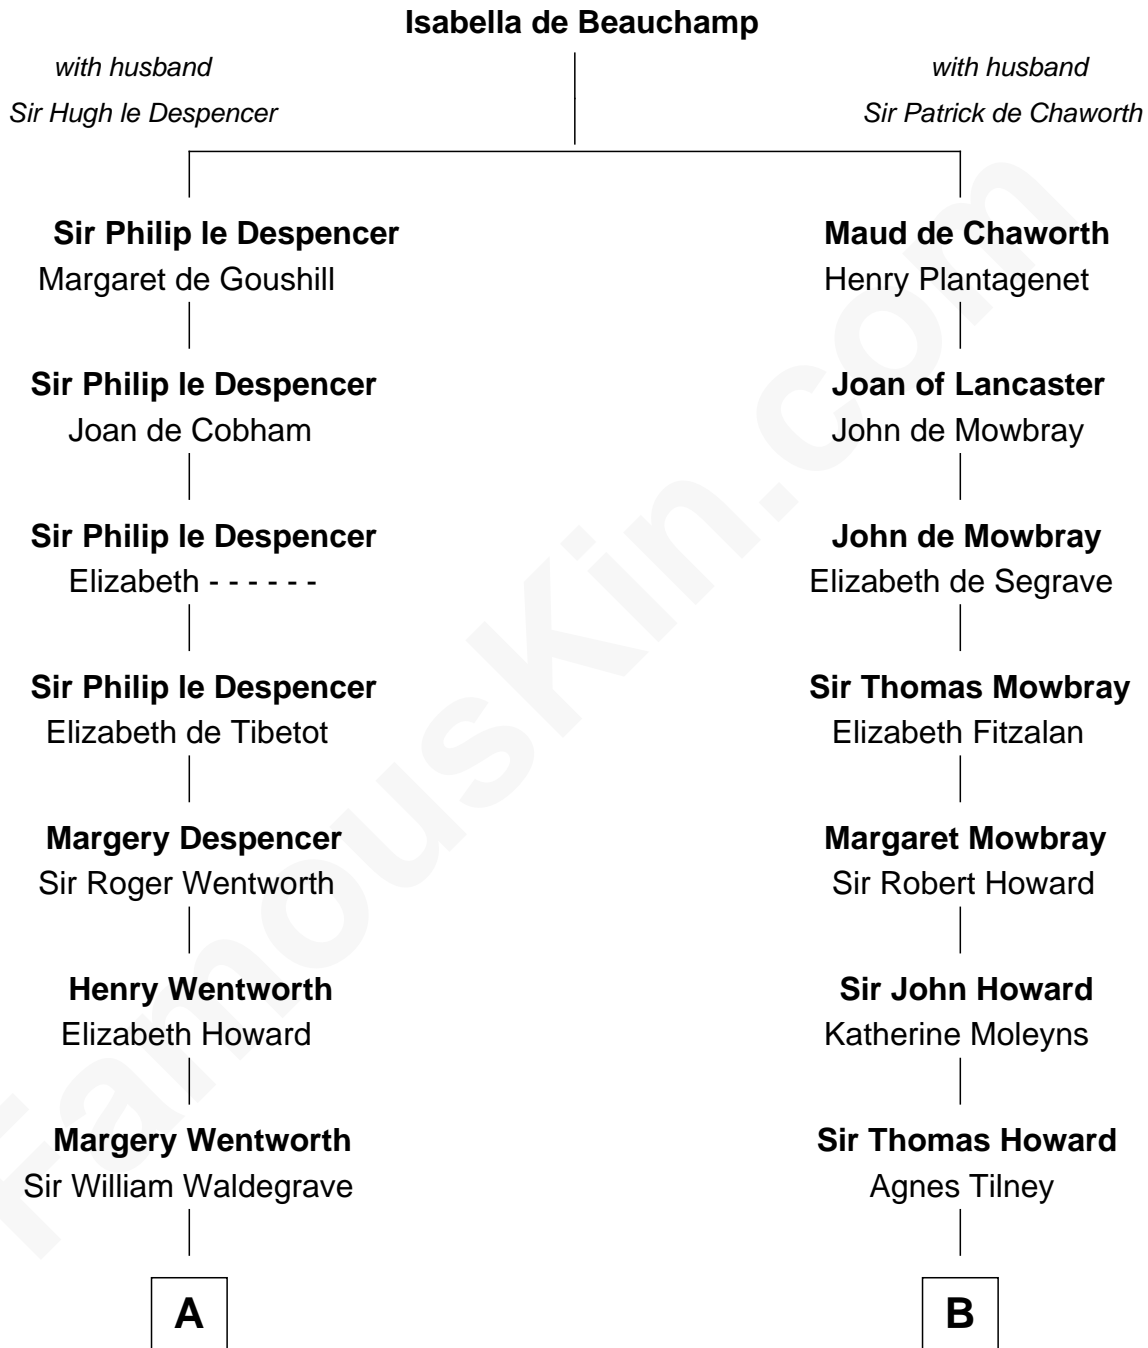

FamousKin.com

Relationship Chart of

Maggie Gyllenhaal

Movie Actress

21st cousin of

Cara Delevingne

Fashion Model and Movie Actress

C

Anders Leonard Gyllenhaal
Selma Amanda Nelson

Leonard Ephraim Gyllenhaal
Philo Pendleton

Hugh Anders Gyllenhaal
Virginia Lowrie Childs

Stephen Roark Gyllenhaal
Naomi Achs

Maggie Gyllenhaal
Movie Actress

D

Sir Berkeley Digby George Sheffield
Julia Mary de Tuyll van Serooskerken