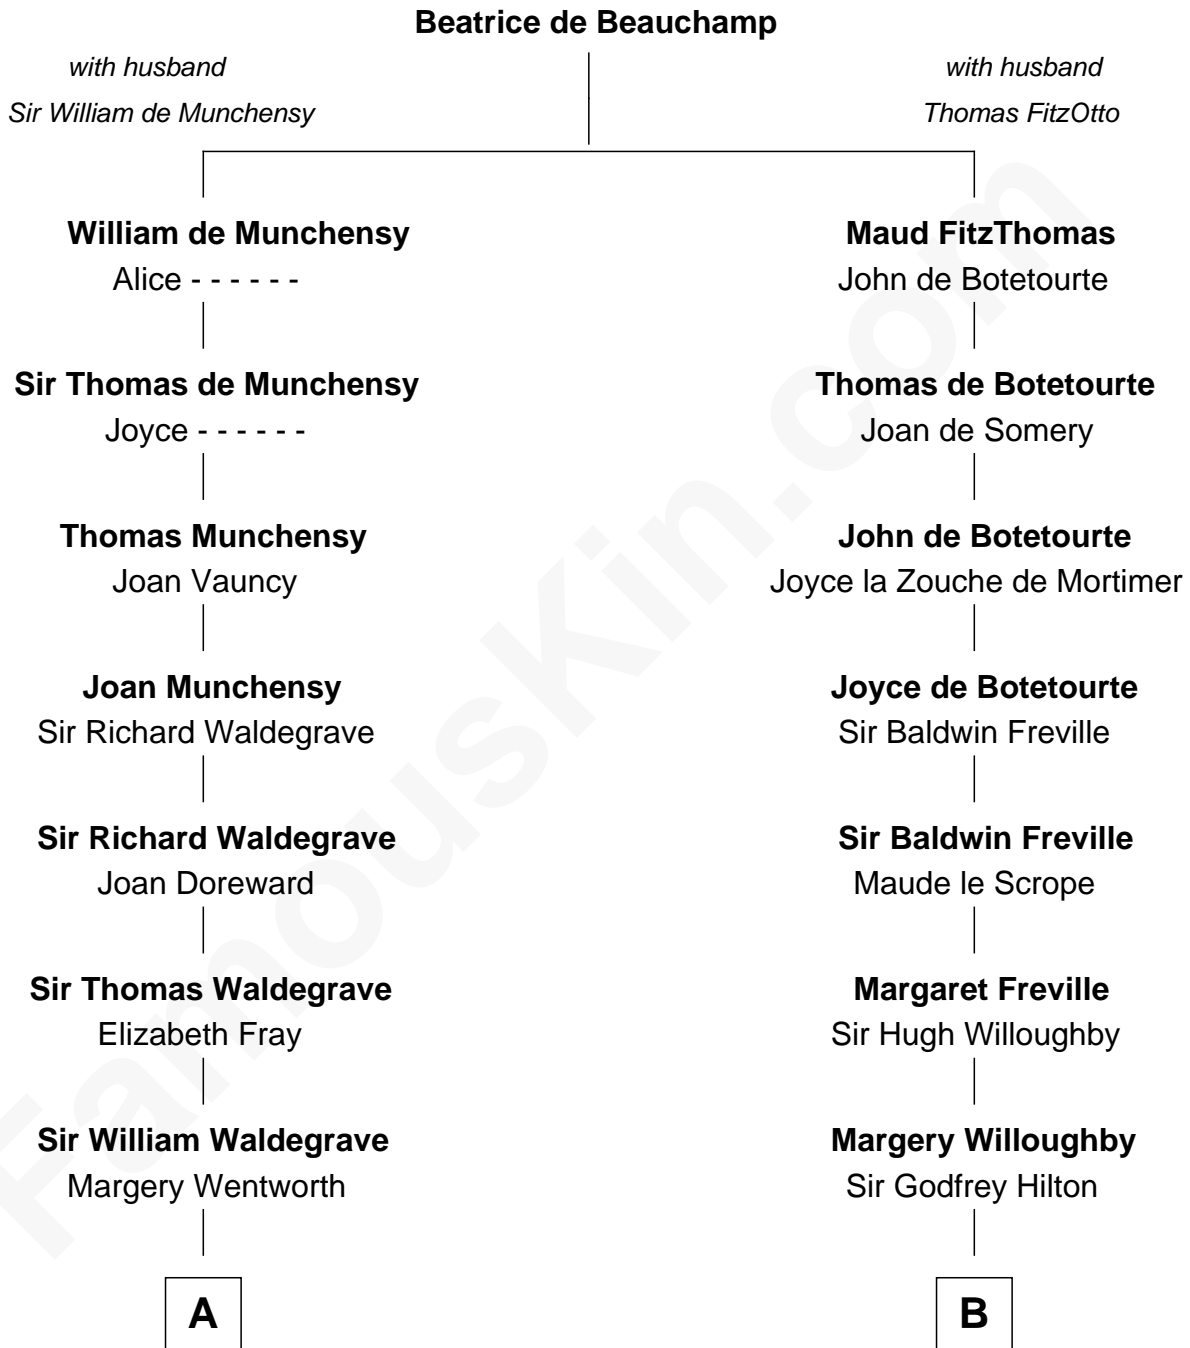

**FamousKin.com**  
**Relationship Chart of**  
**Maggie Gyllenhaal**  
*Movie Actress*

20th cousin 1 time removed of  
**Franklin D. Roosevelt**  
*32nd U.S. President*

**C**

**Anders Leonard Gyllenhaal**

Selma Amanda Nelson

**Leonard Ephraim Gyllenhaal**

Philo Pendleton

**Hugh Anders Gyllenhaal**

Virginia Lowrie Childs

**Stephen Roark Gyllenhaal**

Naomi Achs

**Maggie Gyllenhaal**

*Movie Actress*

**D**

**Anne Jean Robbins**

Judge Joseph Lyman

**Catharine Robbins Lyman**

Warren Delano

**Sara Delano**

James Roosevelt

**Franklin D. Roosevelt**

*32nd U.S. President*