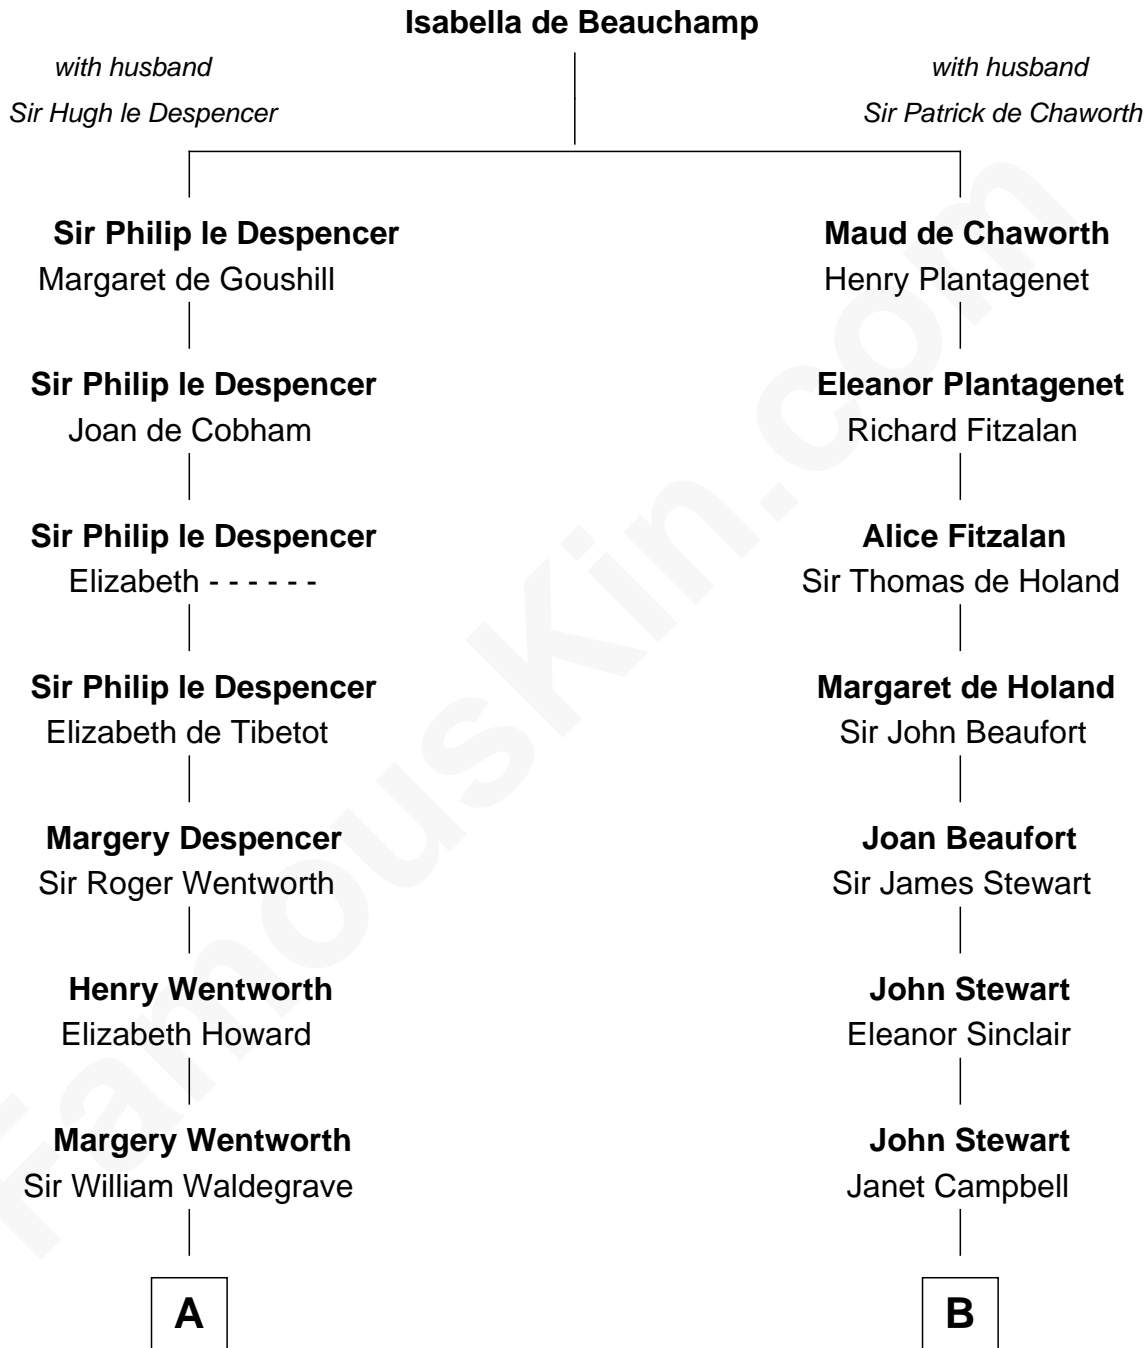

**FamousKin.com**  
**Relationship Chart of**  
**Maggie Gyllenhaal**  
*Movie Actress*

18th cousin 3 times removed of  
**Theodore Roosevelt**  
*26th U.S. President*

FamousKin.com