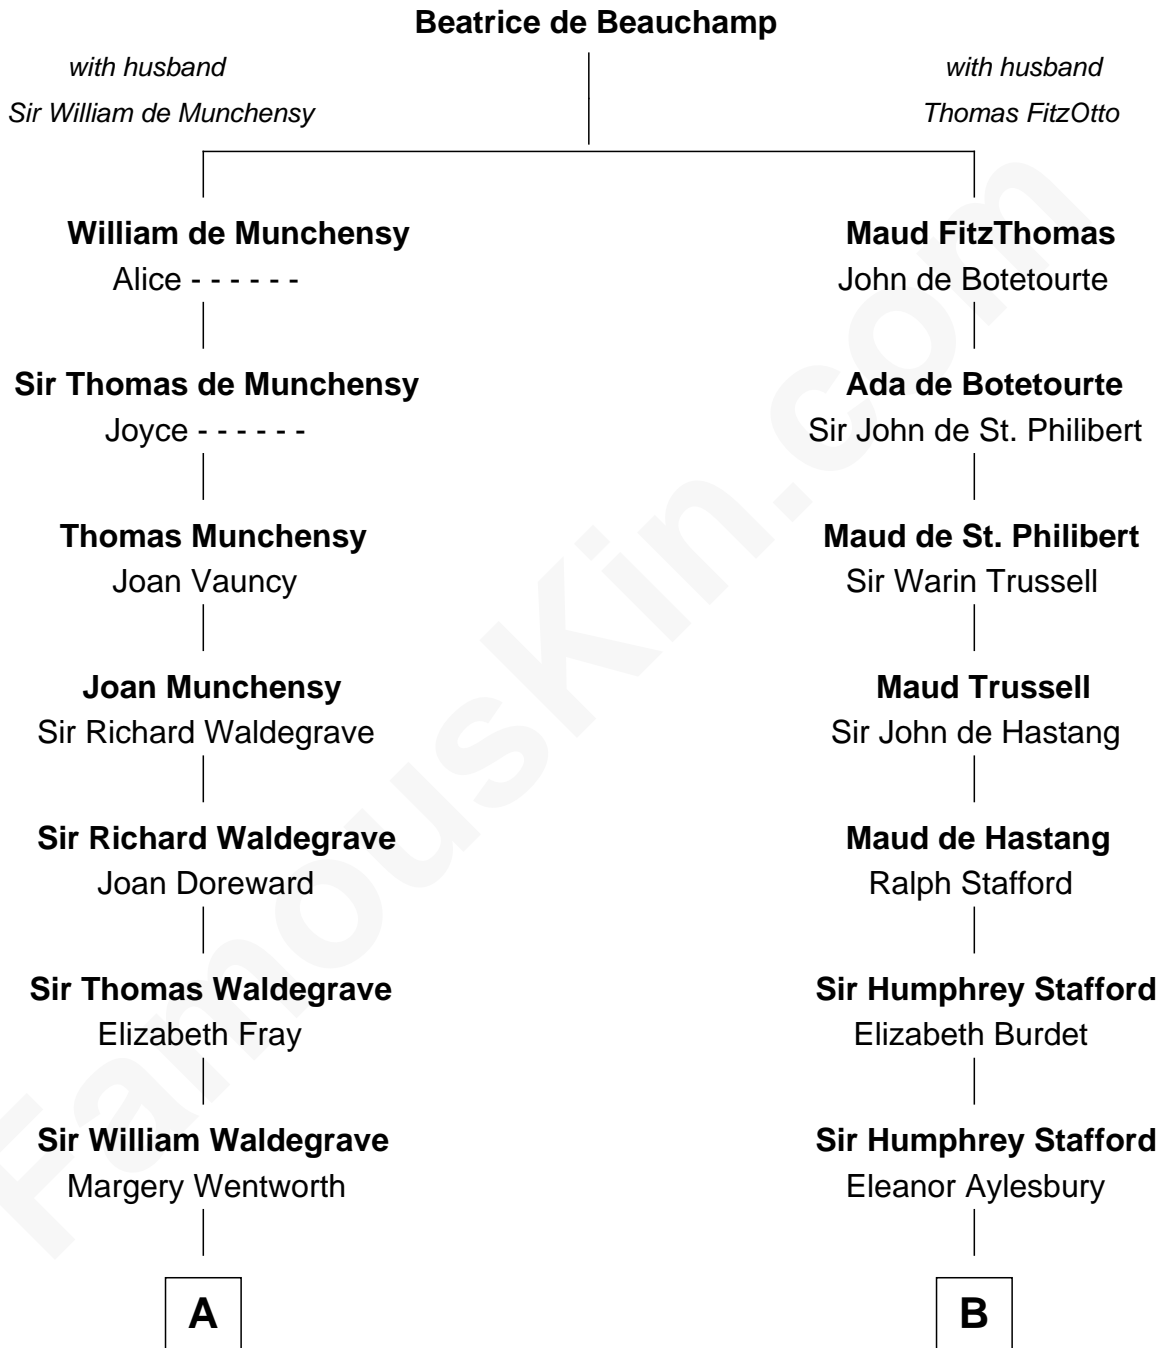

FamousKin.com
Relationship Chart of
Maggie Gyllenhaal
Movie Actress

19th cousin 2 times removed of
James Madison
4th U.S. President

C

Anders Leonard Gyllenhaal
Selma Amanda Nelson

Leonard Ephraim Gyllenhaal
Philo Pendleton

Hugh Anders Gyllenhaal
Virginia Lowrie Childs

Stephen Roark Gyllenhaal
Naomi Achs

Maggie Gyllenhaal
Movie Actress

D

Francis Conway
Rebecca Catlett

Eleanor Rose Conway
James Madison

James Madison
4th U.S. President