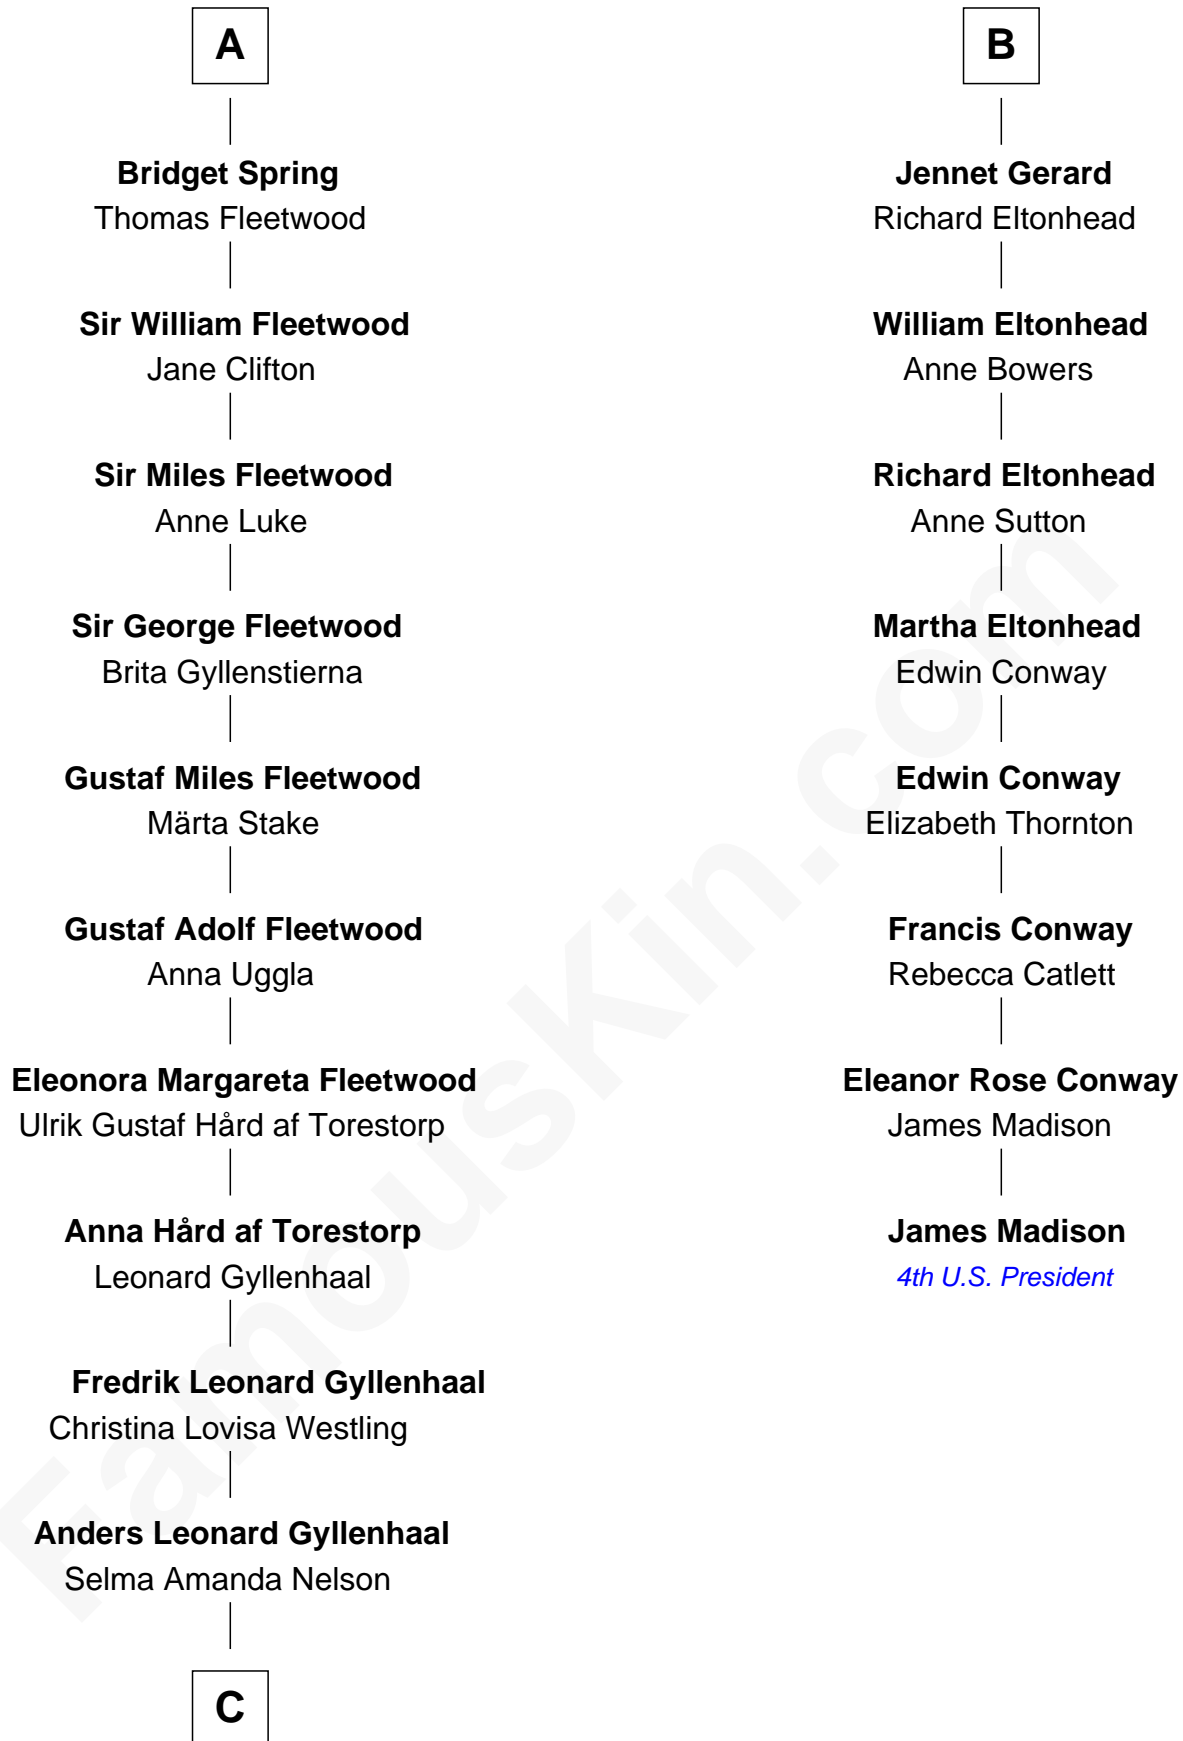

**FamousKin.com**  
**Relationship Chart of**  
**Maggie Gyllenhaal**  
*Movie Actress*

14th cousin 6 times removed of  
**James Madison**  
*4th U.S. President*

**C**

Leonard Ephraim Gyllenhaal

Philo Pendleton

Hugh Anders Gyllenhaal

Virginia Lowrie Childs

Stephen Roark Gyllenhaal

Naomi Achs

Maggie Gyllenhaal

*Movie Actress*

FamousKin.com