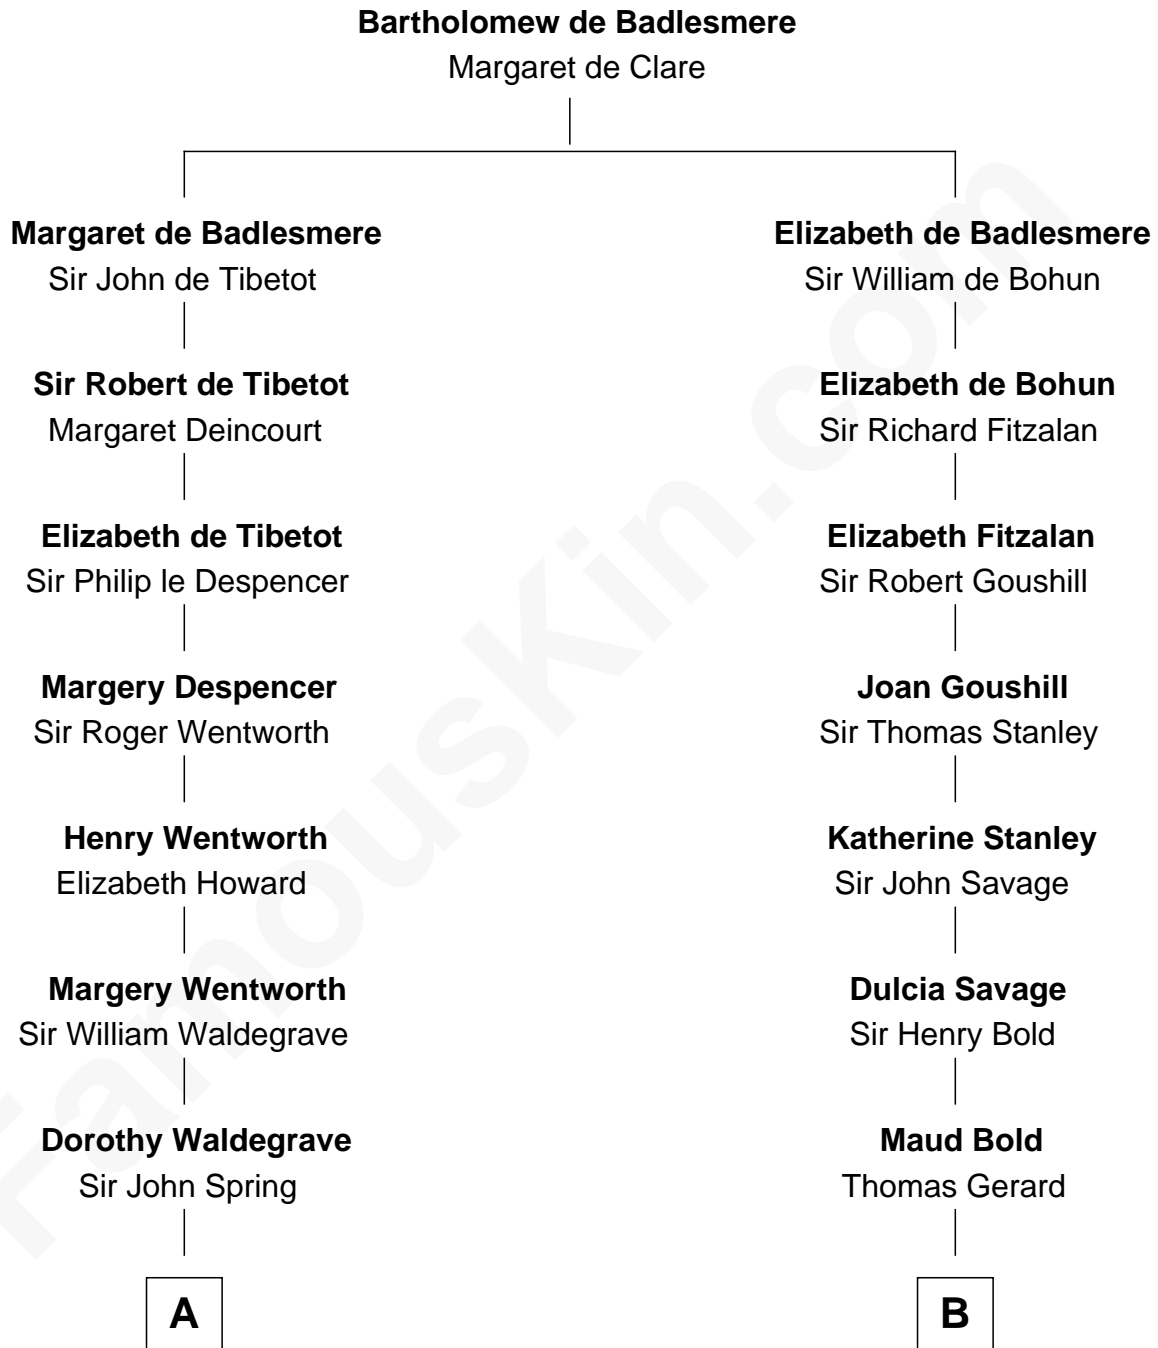

**FamousKin.com**  
**Relationship Chart of**  
**Maggie Gyllenhaal**  
*Movie Actress*

14th cousin 6 times removed of  
**James Madison**  
*4th U.S. President*

**C**

Leonard Ephraim Gyllenhaal

Philo Pendleton