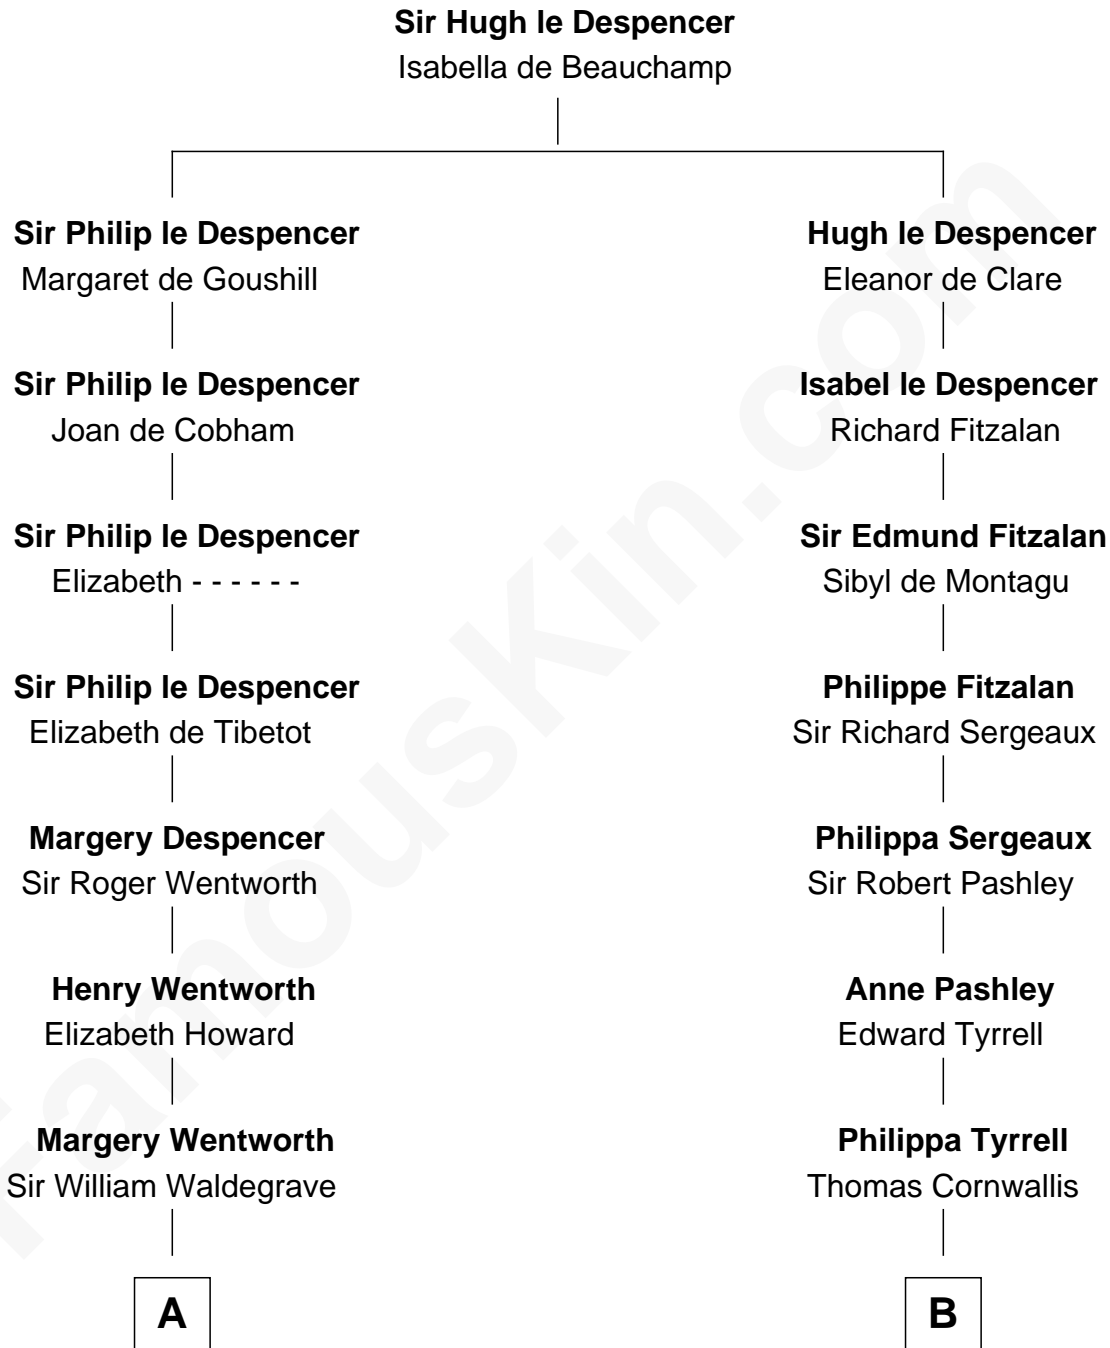

FamousKin.com
Relationship Chart of
Maggie Gyllenhaal
Movie Actress

17th cousin 4 times removed of
James Madison
4th U.S. President

C

Anders Leonard Gyllenhaal

Selma Amanda Nelson

Leonard Ephraim Gyllenhaal