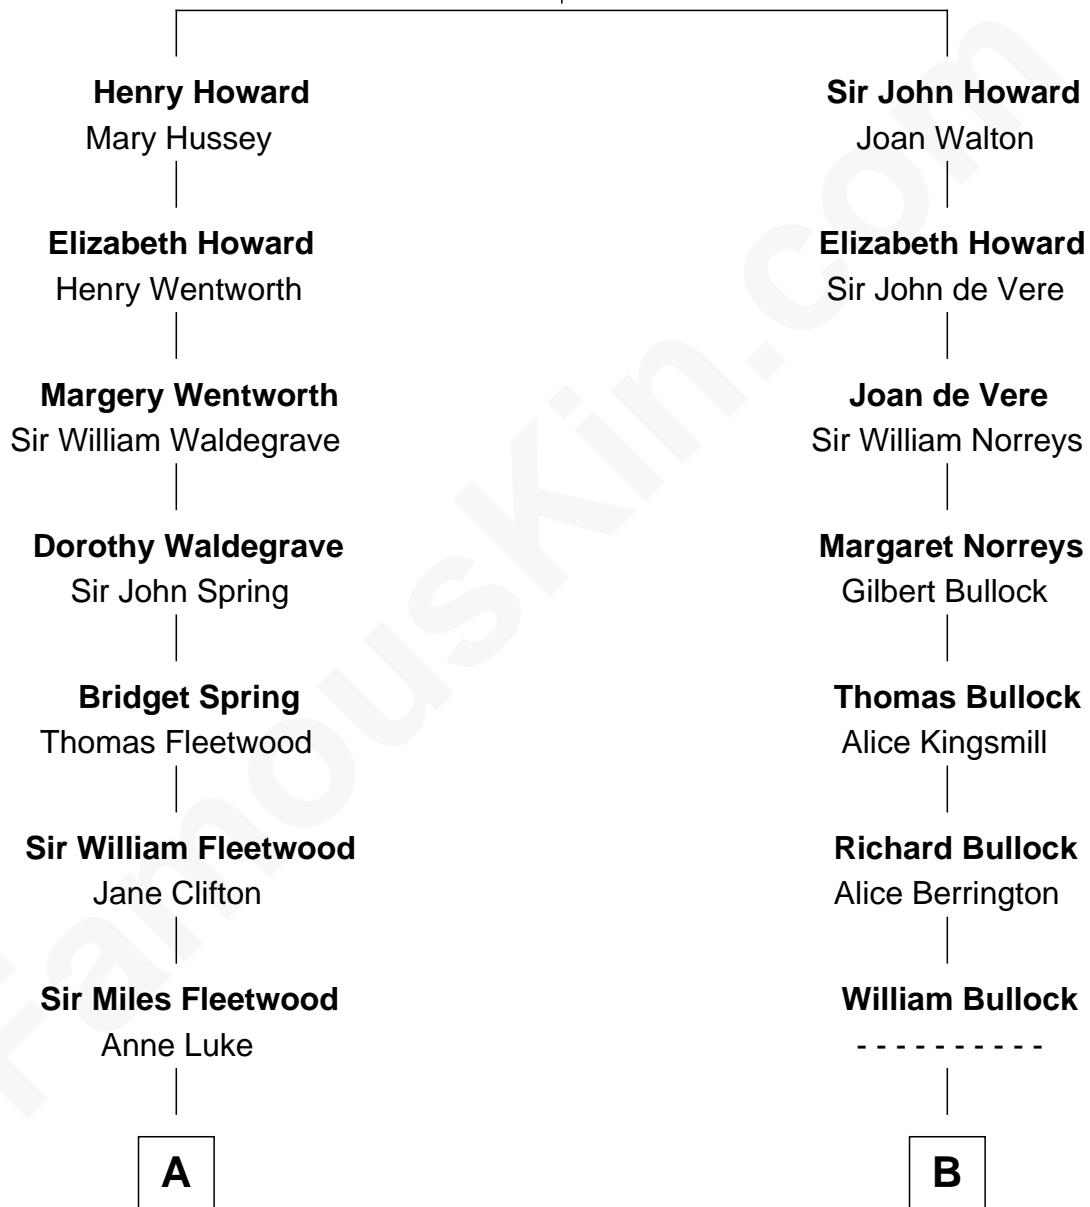

Sir John Howard

*with wife
Alice Tendring*

*with wife
Margaret de Plaiz*