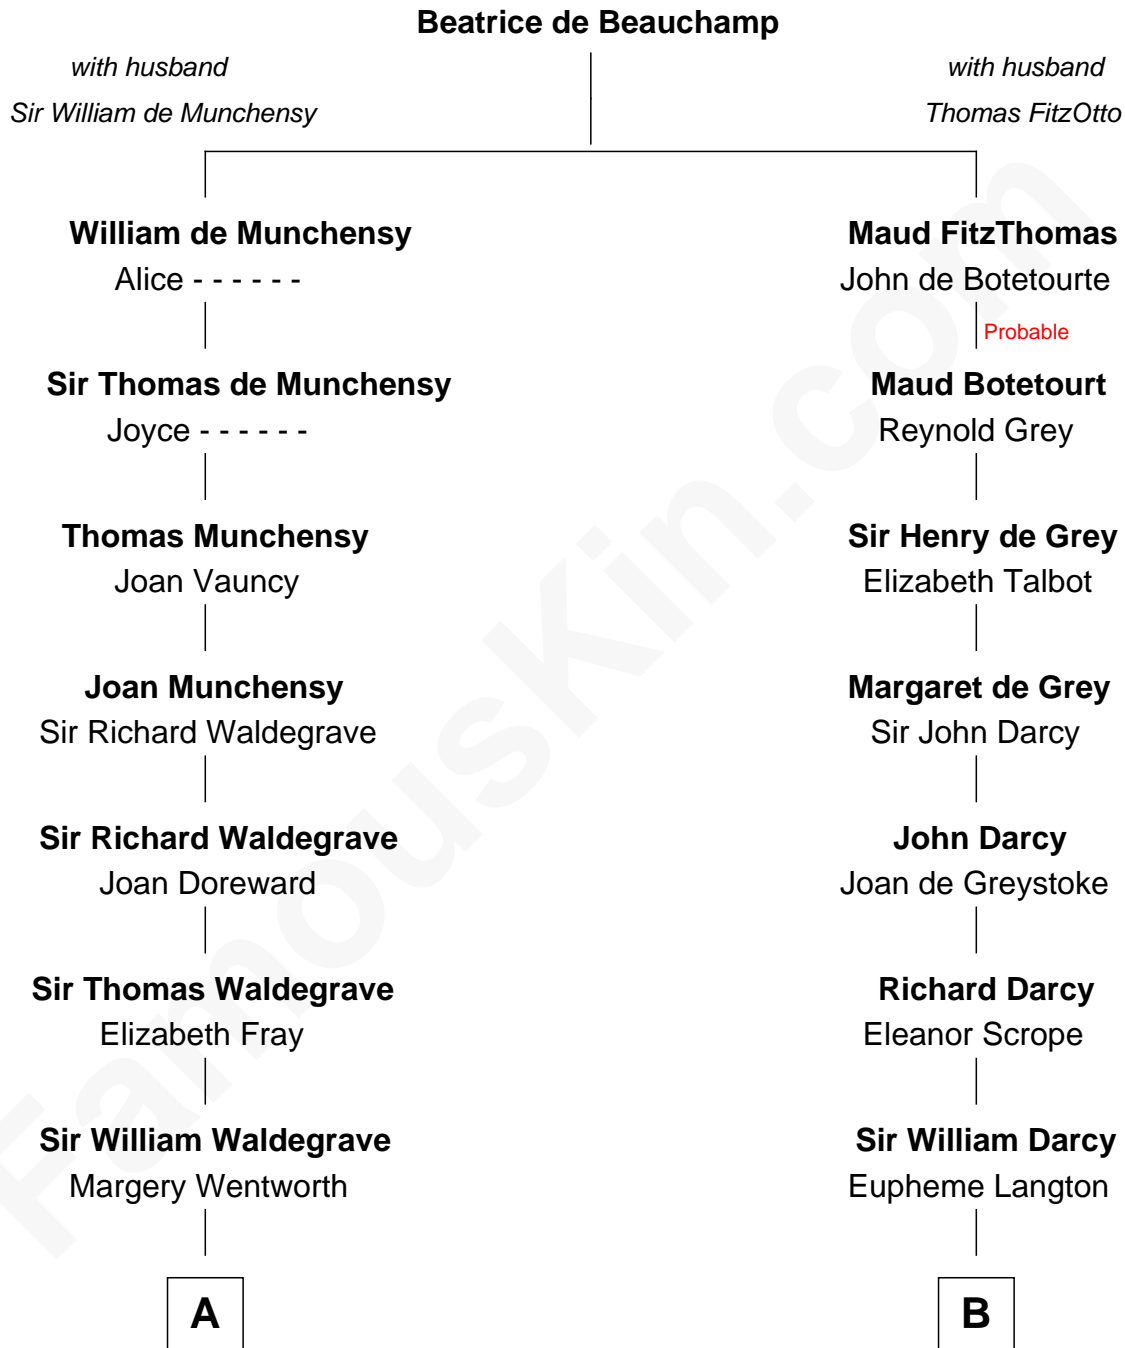

FamousKin.com Relationship Chart of

Maggie Gyllenhaal

Movie Actress

21st cousin of

Bill Weld

68th Governor of Massachusetts

C

Anders Leonard Gyllenhaal
Selma Amanda Nelson

Leonard Ephraim Gyllenhaal
Philo Pendleton

Hugh Anders Gyllenhaal
Virginia Lowrie Childs

Stephen Roark Gyllenhaal
Naomi Achs

Maggie Gyllenhaal
Movie Actress

D

Fanny Griswold Fowler
George Medad Bartholomew