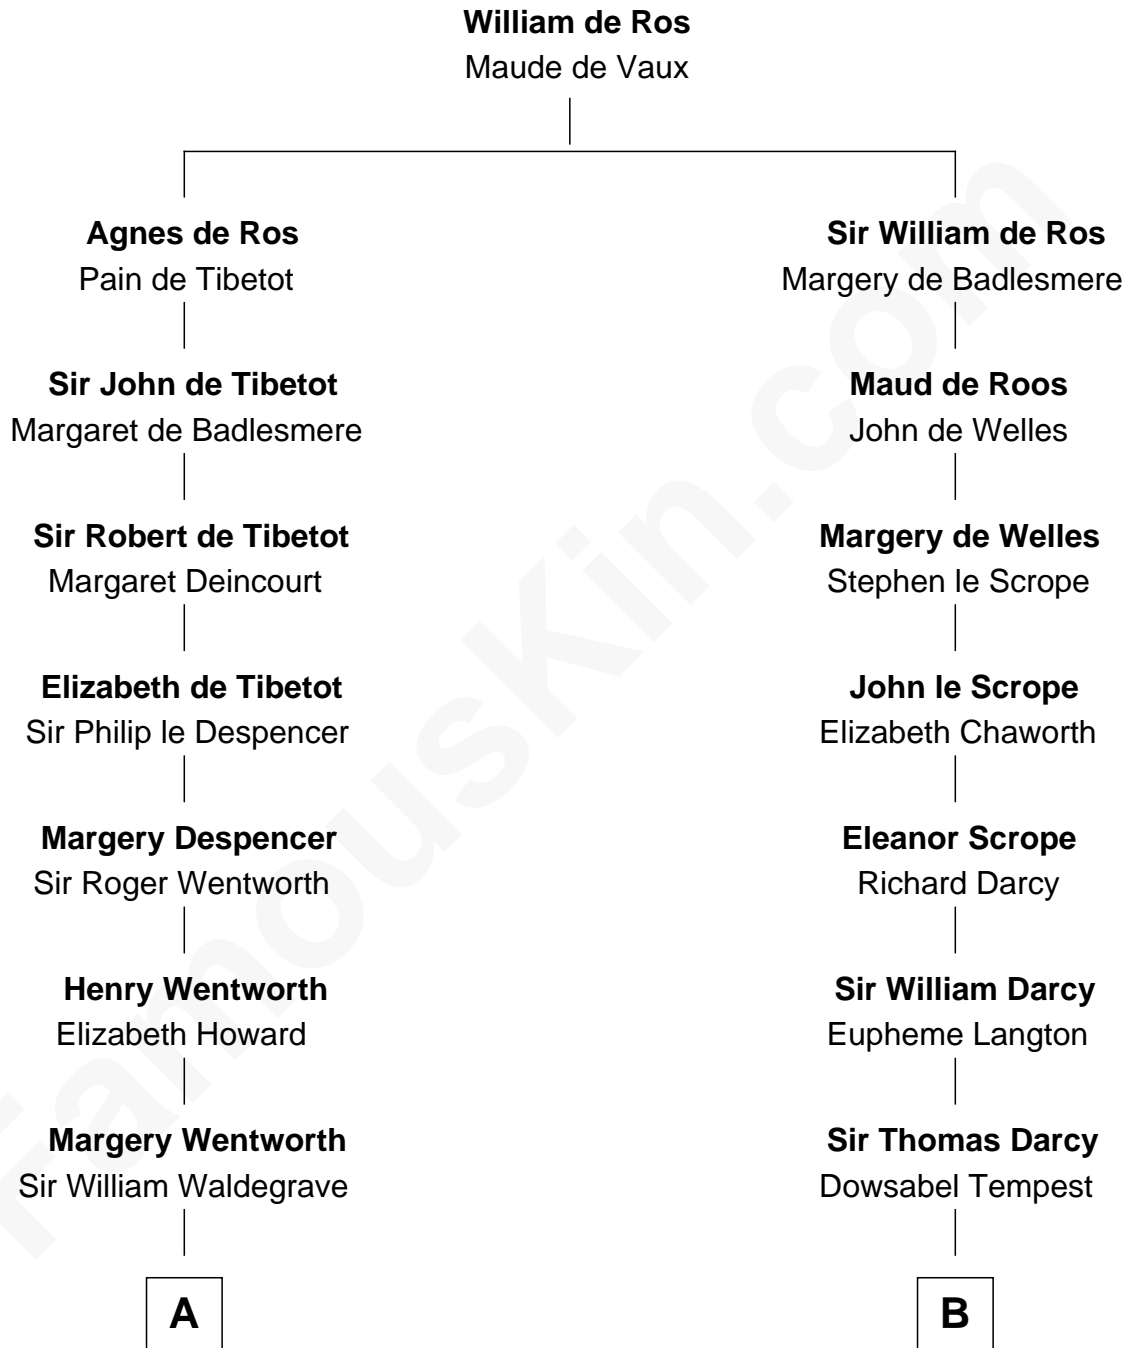

FamousKin.com
Relationship Chart of
Maggie Gyllenhaal
Movie Actress

20th cousin 1 time removed of
Bill Weld
68th Governor of Massachusetts

C

Anders Leonard Gyllenhaal

Selma Amanda Nelson

Leonard Ephraim Gyllenhaal