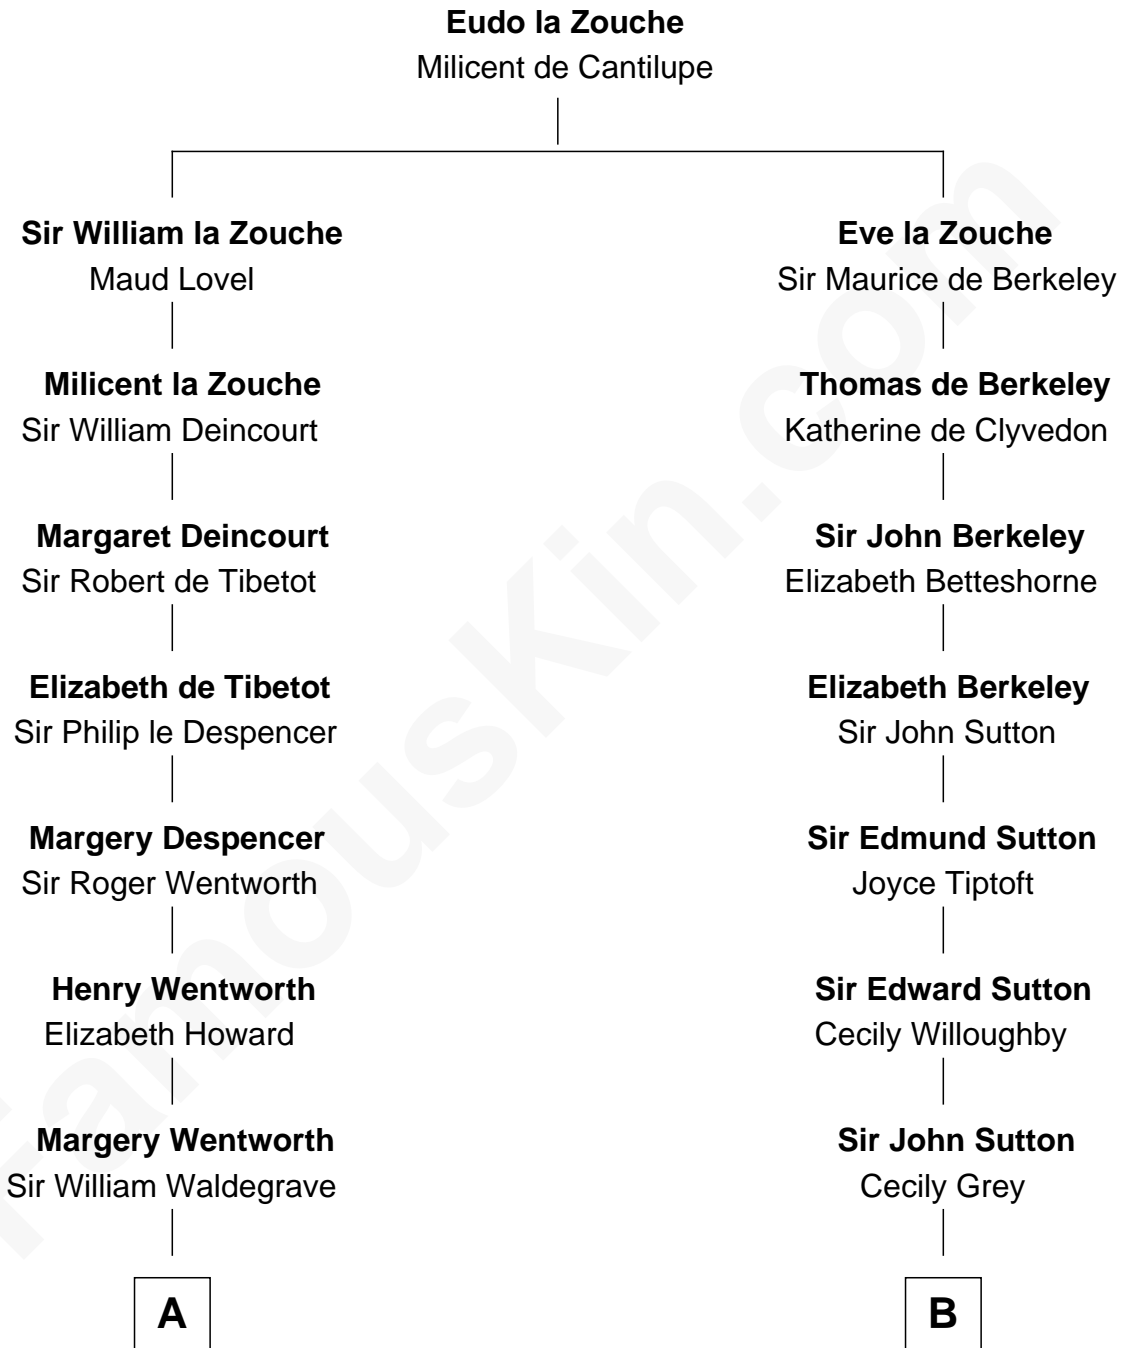

FamousKin.com
Relationship Chart of
Maggie Gyllenhaal
Movie Actress

20th cousin 1 time removed of
Bill Weld
68th Governor of Massachusetts

C

Anders Leonard Gyllenhaal
Selma Amanda Nelson

Leonard Ephraim Gyllenhaal
Philo Pendleton

Hugh Anders Gyllenhaal
Virginia Lowrie Childs

Stephen Roark Gyllenhaal
Naomi Achs

Maggie Gyllenhaal
Movie Actress

D

Harriet Hillard
William Augustus White

Margaret Low White
Francis Minot Weld

David Weld
Mary Blake Nichols