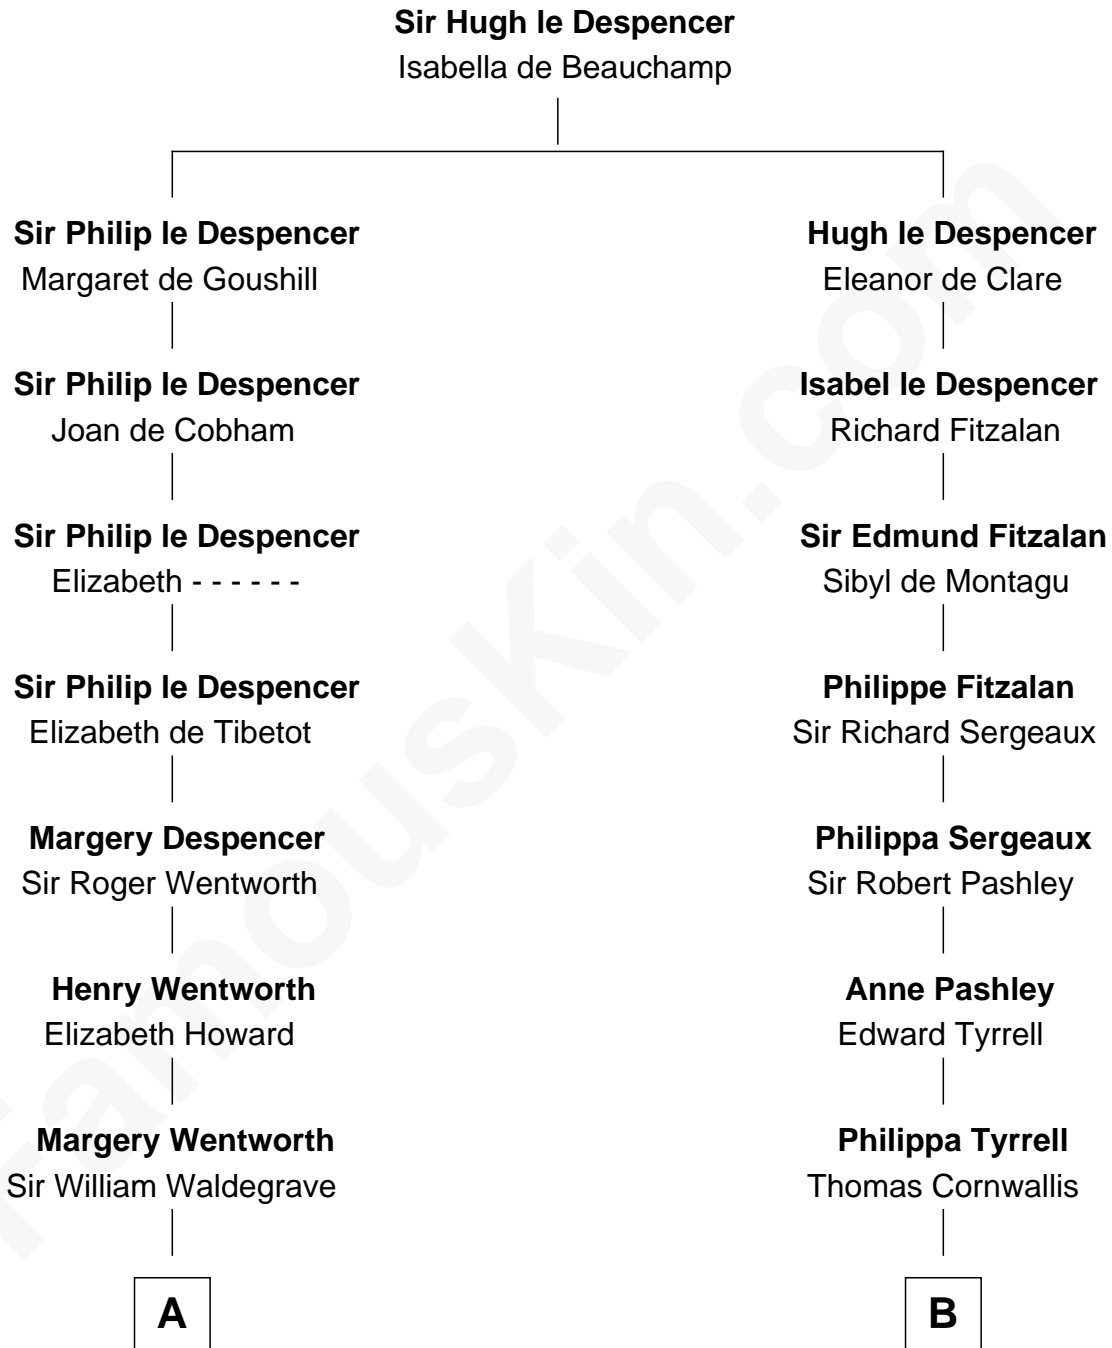

FamousKin.com
Relationship Chart of
Maggie Gyllenhaal
Movie Actress

20th cousin 1 time removed of
Helen Keller
Author and Activist

C

Anders Leonard Gyllenhaal

Selma Amanda Nelson

Leonard Ephraim Gyllenhaal