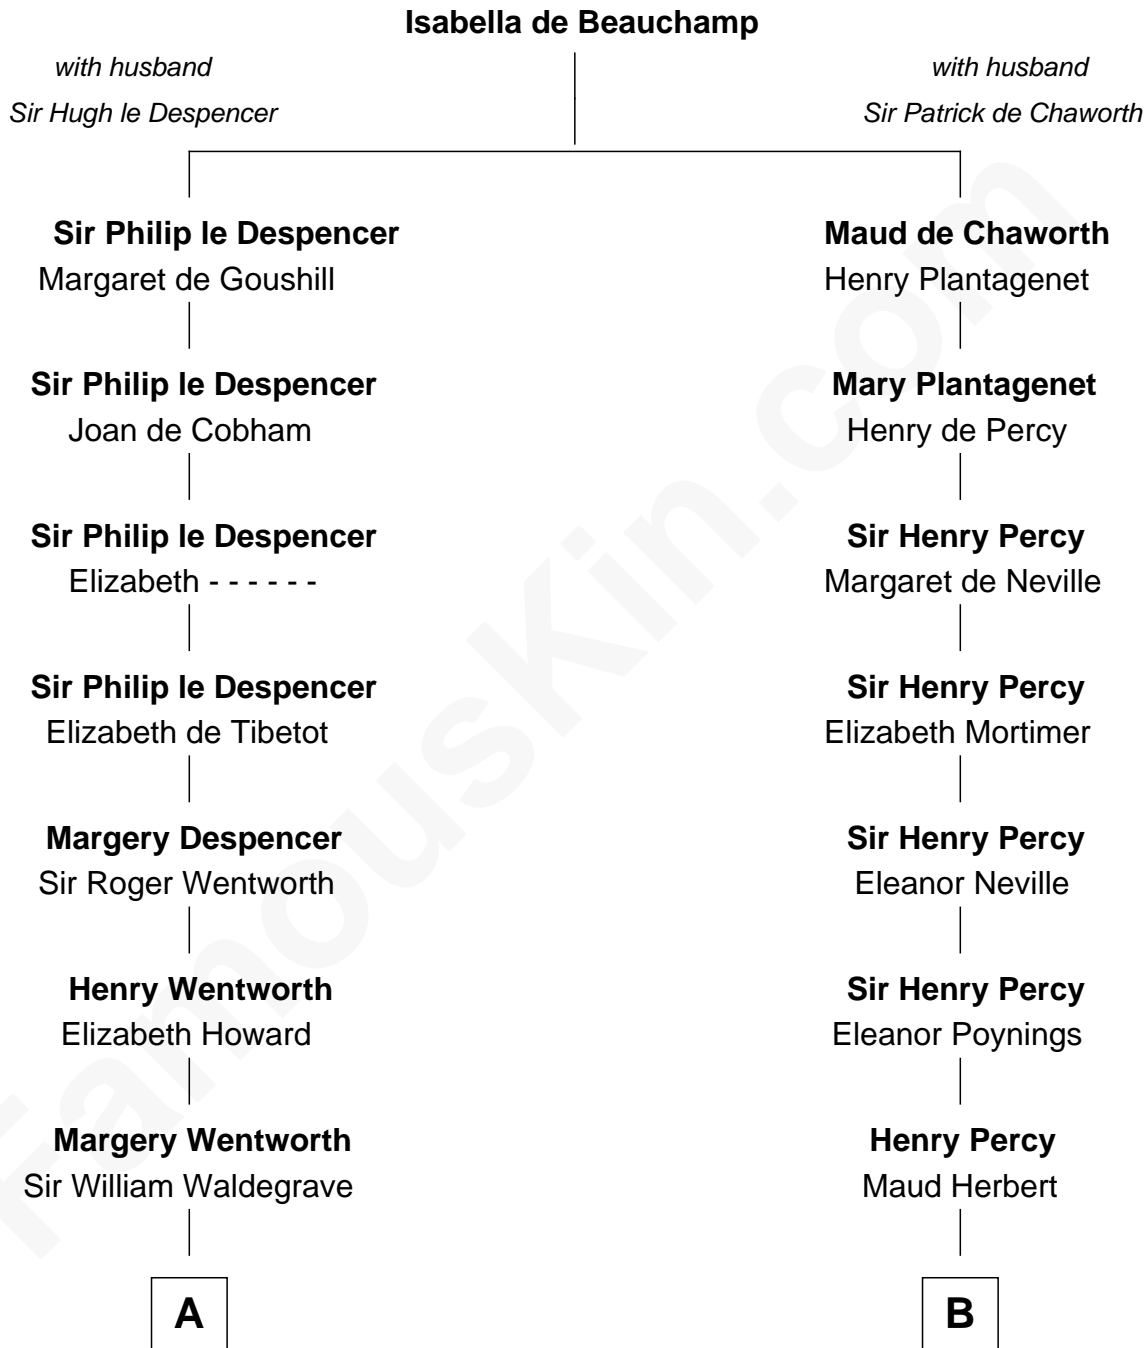

FamousKin.com
Relationship Chart of
Maggie Gyllenhaal
Movie Actress

16th cousin 5 times removed of
Daniel Carroll
Signer of the U.S. Constitution

C

Anders Leonard Gyllenhaal

Selma Amanda Nelson

Leonard Ephraim Gyllenhaal