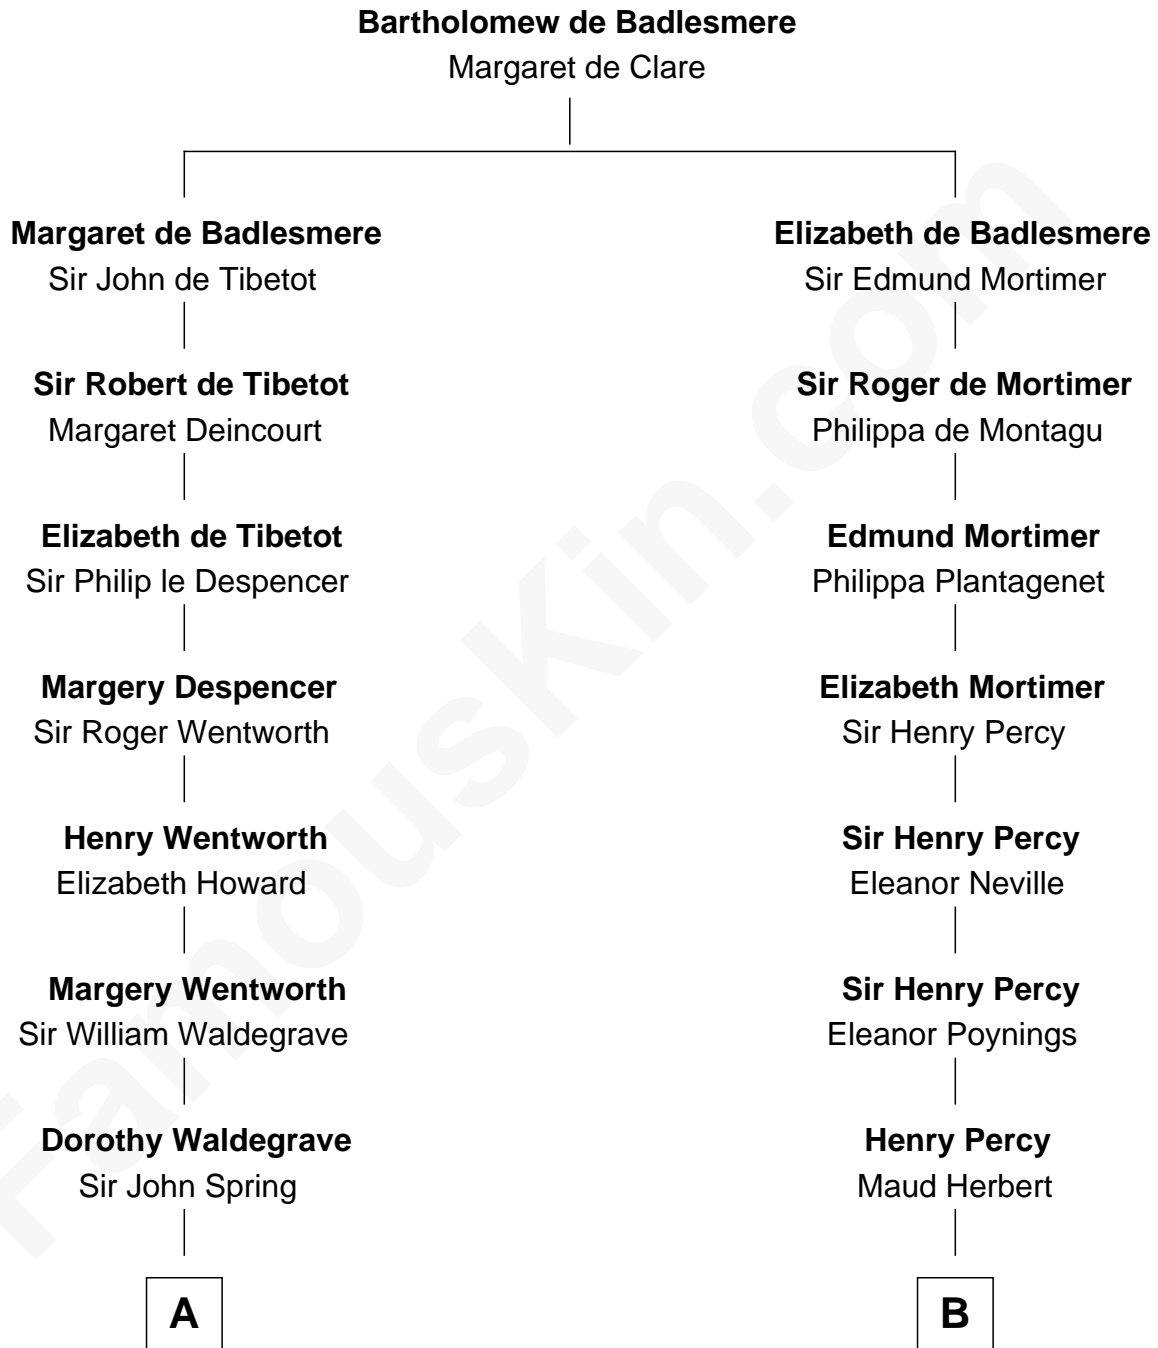

FamousKin.com
Relationship Chart of
Maggie Gyllenhaal
Movie Actress

16th cousin 4 times removed of
Daniel Carroll
Signer of the U.S. Constitution

C

Leonard Ephraim Gyllenhaal

Philo Pendleton

Hugh Anders Gyllenhaal

Virginia Lowrie Childs

Stephen Roark Gyllenhaal

Naomi Achs

Maggie Gyllenhaal

Movie Actress

FamousKin.com