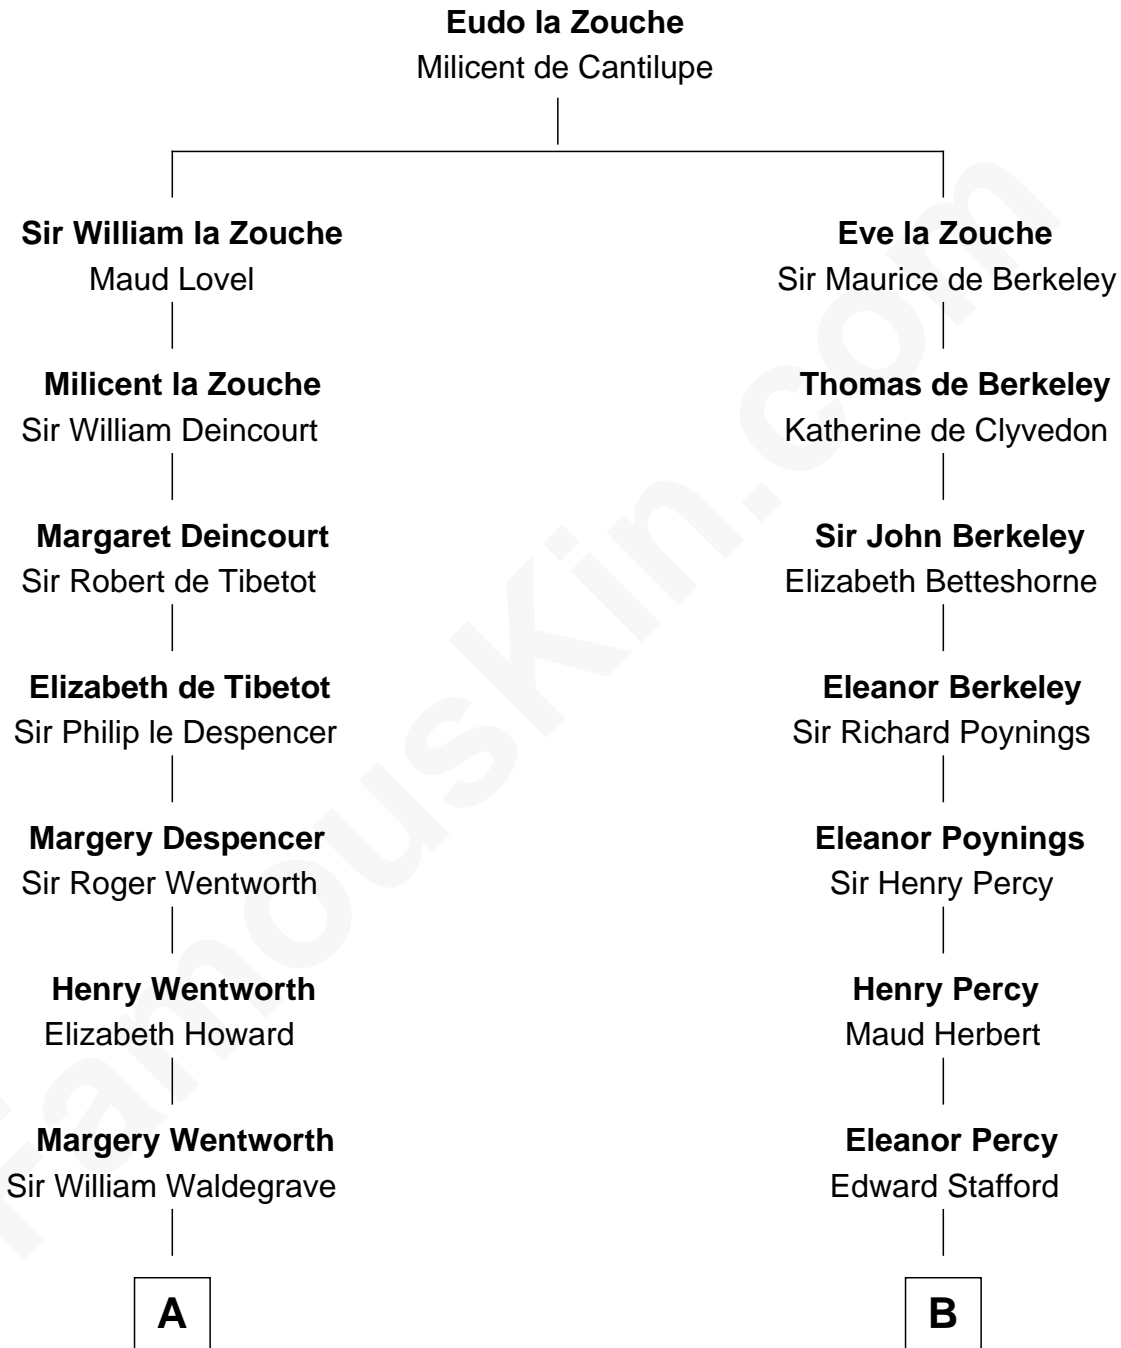

FamousKin.com
Relationship Chart of
Maggie Gyllenhaal
Movie Actress

15th cousin 6 times removed of
Daniel Carroll
Signer of the U.S. Constitution

C

Anders Leonard Gyllenhaal

Selma Amanda Nelson

Leonard Ephraim Gyllenhaal

Philo Pendleton

Hugh Anders Gyllenhaal

Virginia Lowrie Childs

Stephen Roark Gyllenhaal

Naomi Achs

Maggie Gyllenhaal

Movie Actress

FamousKin.com