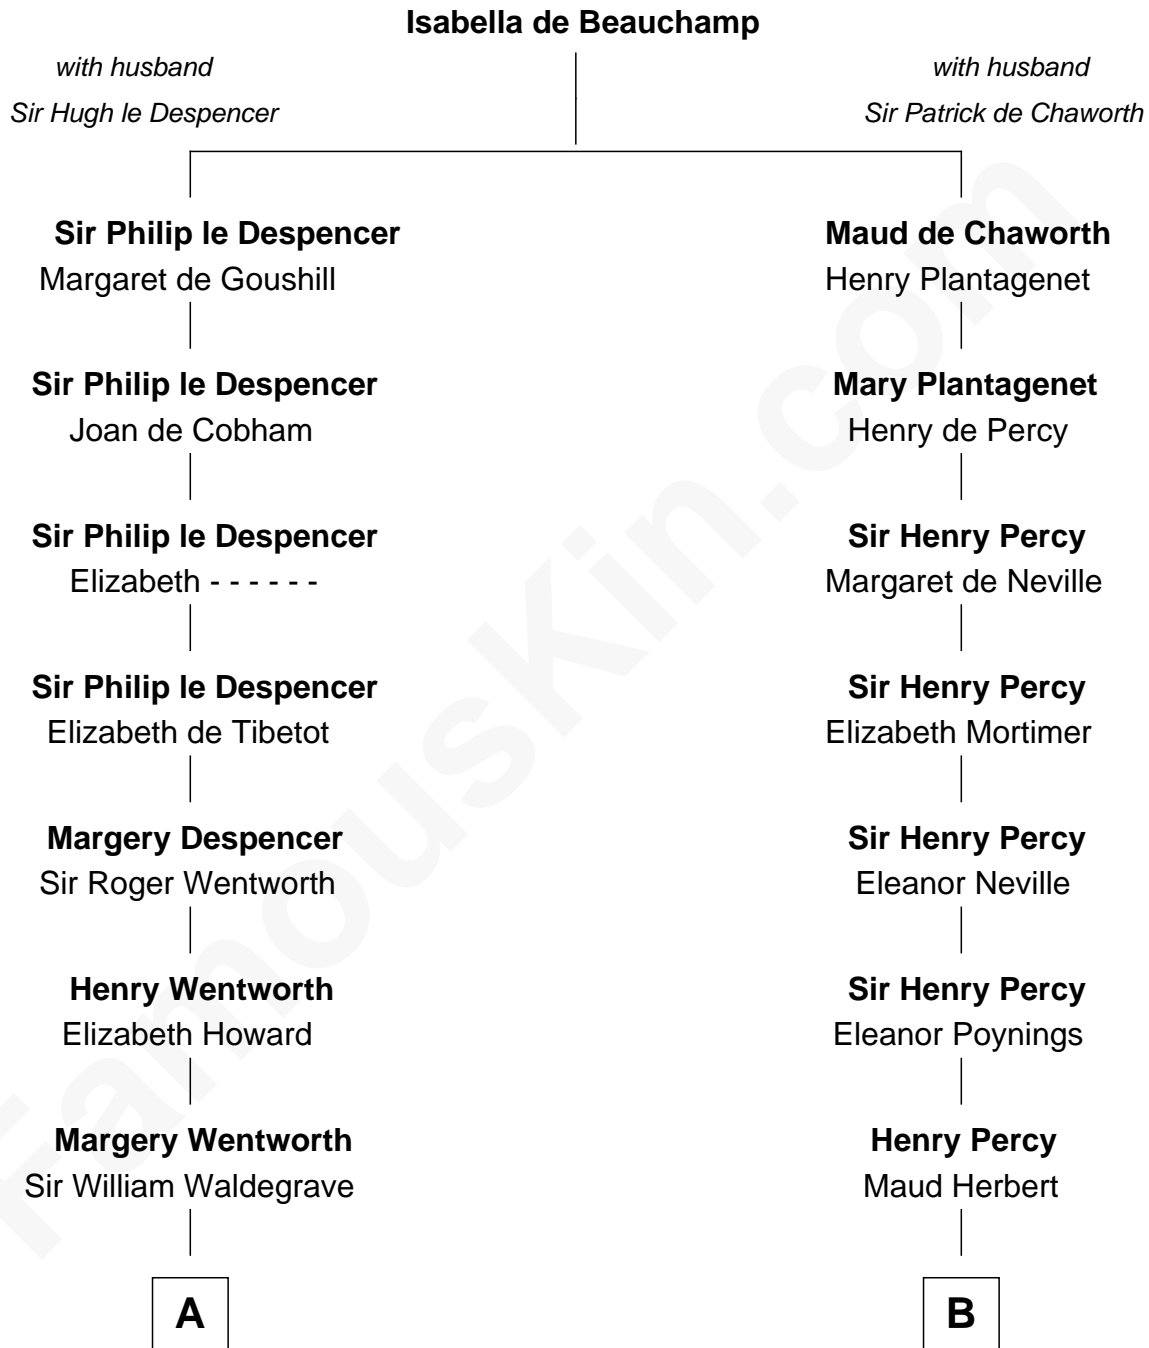

FamousKin.com
Relationship Chart of
Maggie Gyllenhaal
Movie Actress

16th cousin 5 times removed of
John Carroll
Founder of Georgetown University

C

Anders Leonard Gyllenhaal

Selma Amanda Nelson

Leonard Ephraim Gyllenhaal