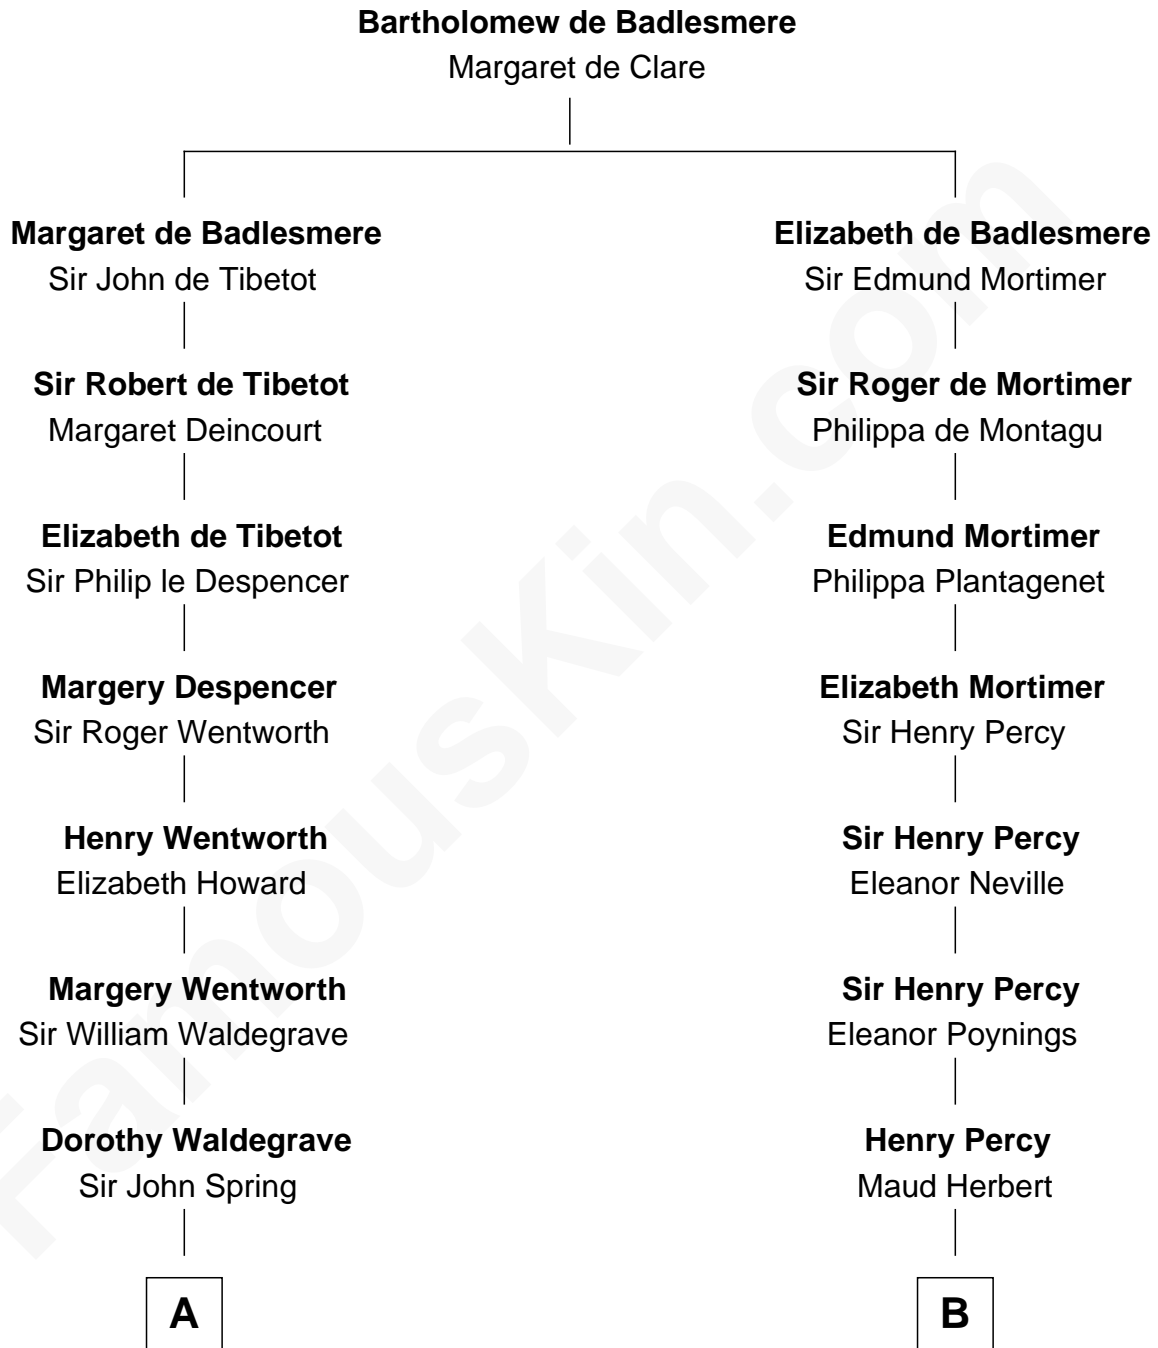

**FamousKin.com**  
**Relationship Chart of**  
**Maggie Gyllenhaal**  
*Movie Actress*

**16th cousin 4 times removed of**  
**John Carroll**  
*Founder of Georgetown University*

**C**

Leonard Ephraim Gyllenhaal