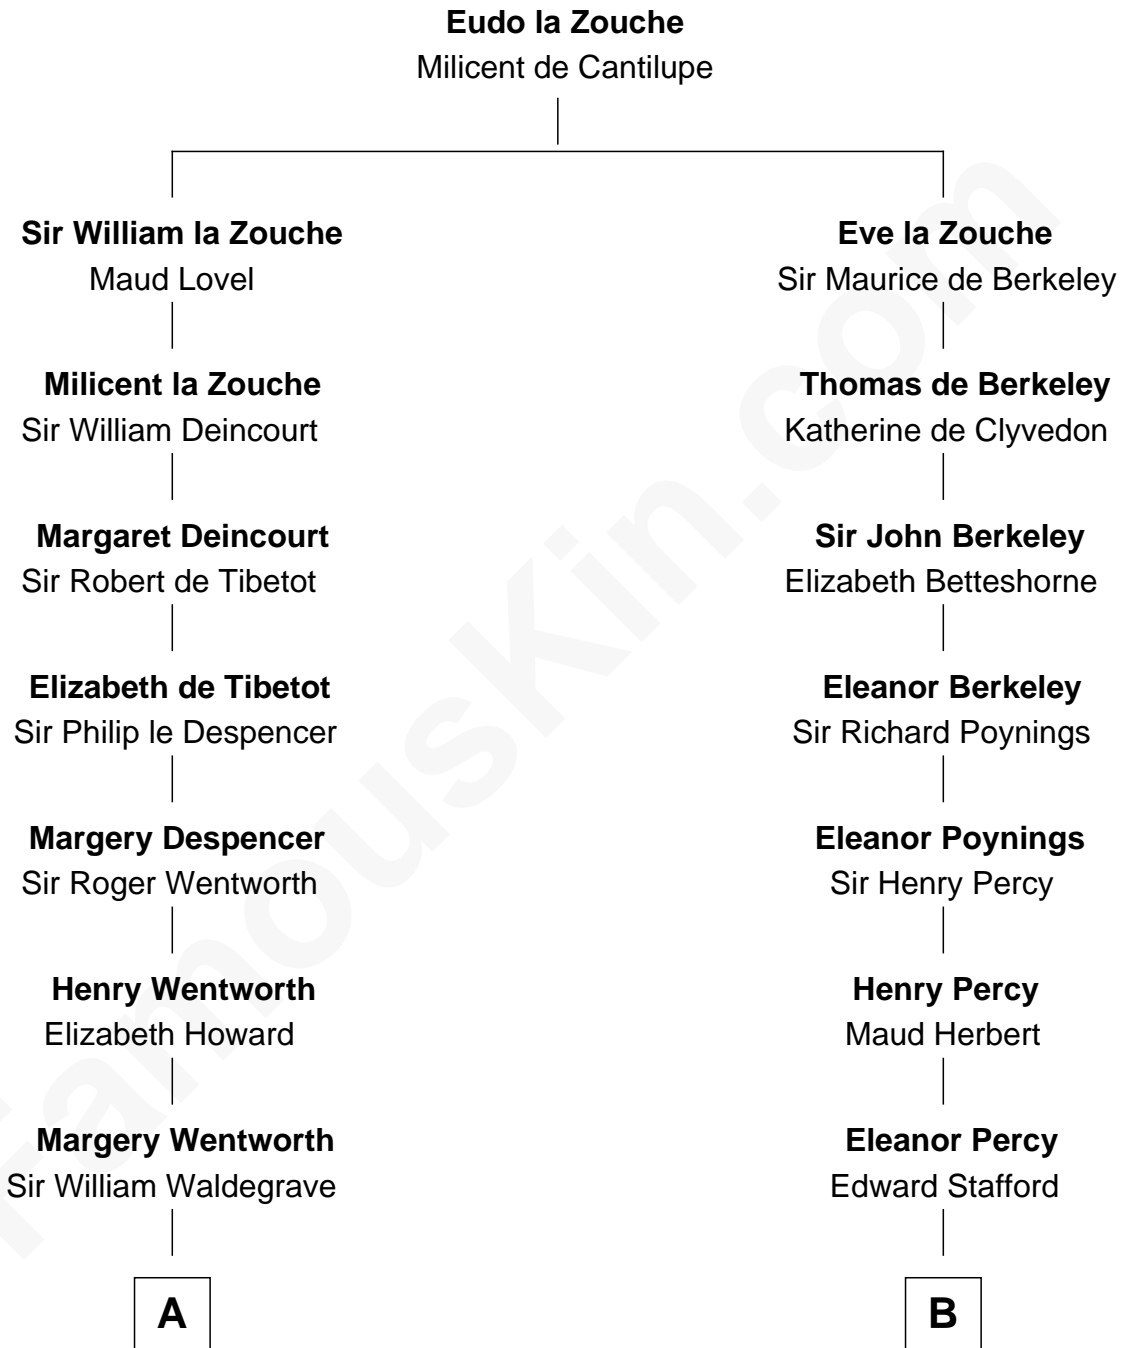

FamousKin.com
Relationship Chart of
Maggie Gyllenhaal
Movie Actress

15th cousin 6 times removed of
John Carroll
Founder of Georgetown University

C

Anders Leonard Gyllenhaal

Selma Amanda Nelson

Leonard Ephraim Gyllenhaal

Philo Pendleton

Hugh Anders Gyllenhaal

Virginia Lowrie Childs

Stephen Roark Gyllenhaal

Naomi Achs

Maggie Gyllenhaal

Movie Actress

FamousKin.com