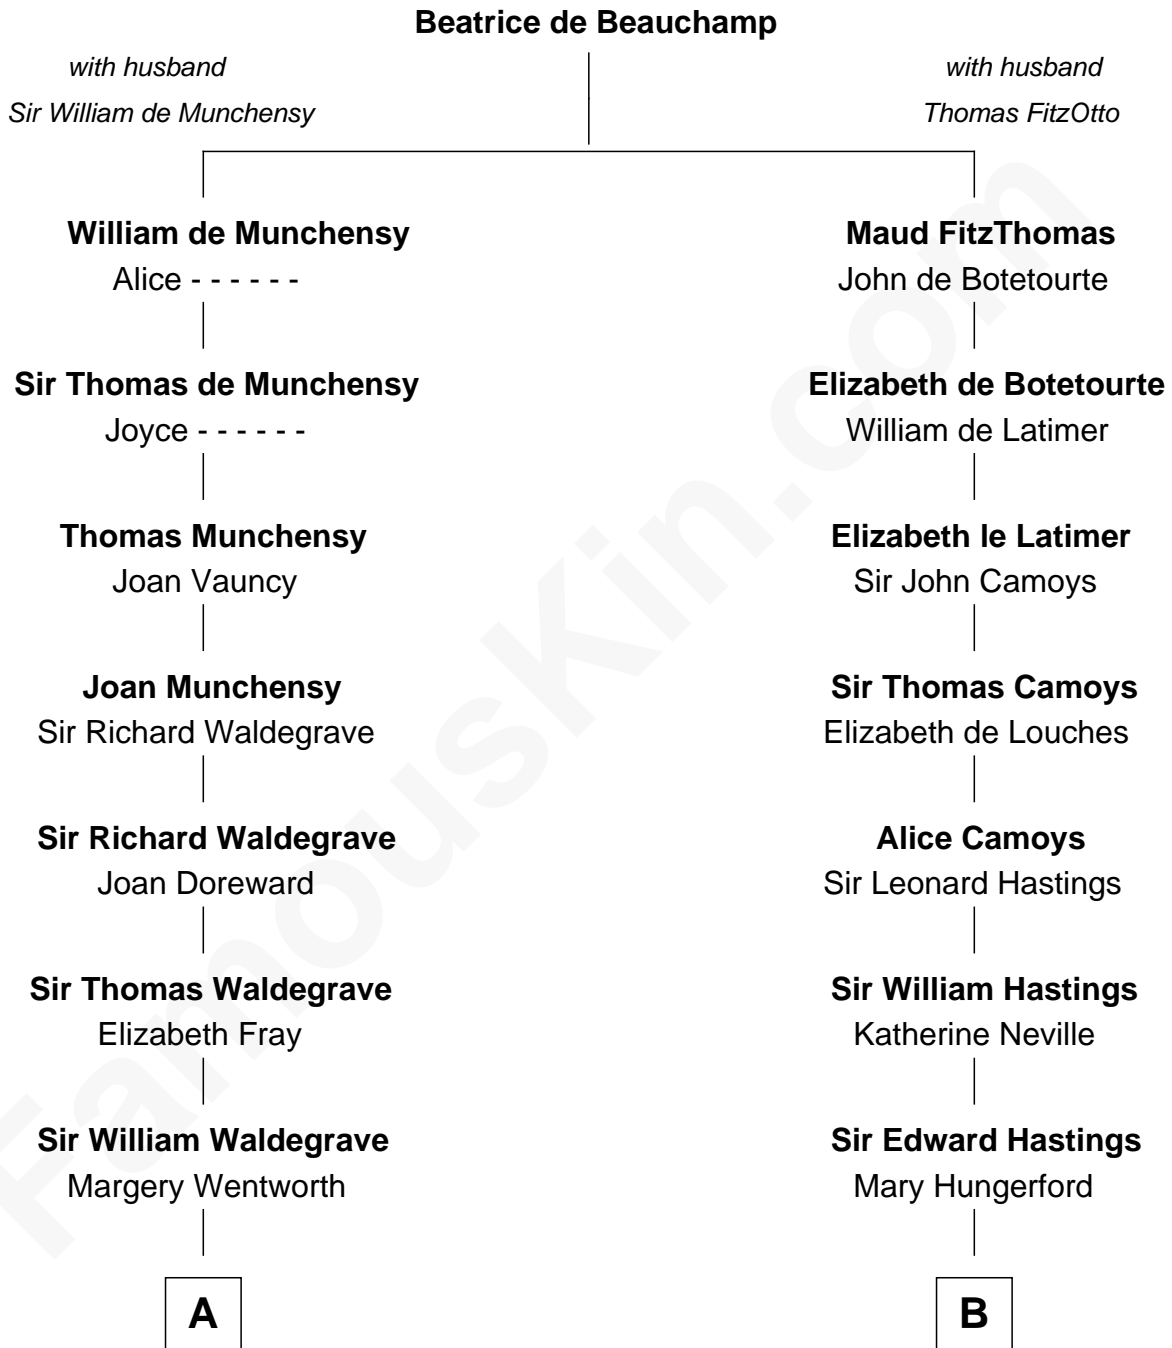

FamousKin.com
Relationship Chart of
Maggie Gyllenhaal
Movie Actress

18th cousin 3 times removed of
Lewis Carroll
Author of Alice in Wonderland

C

Anders Leonard Gyllenhaal

Selma Amanda Nelson

Leonard Ephraim Gyllenhaal