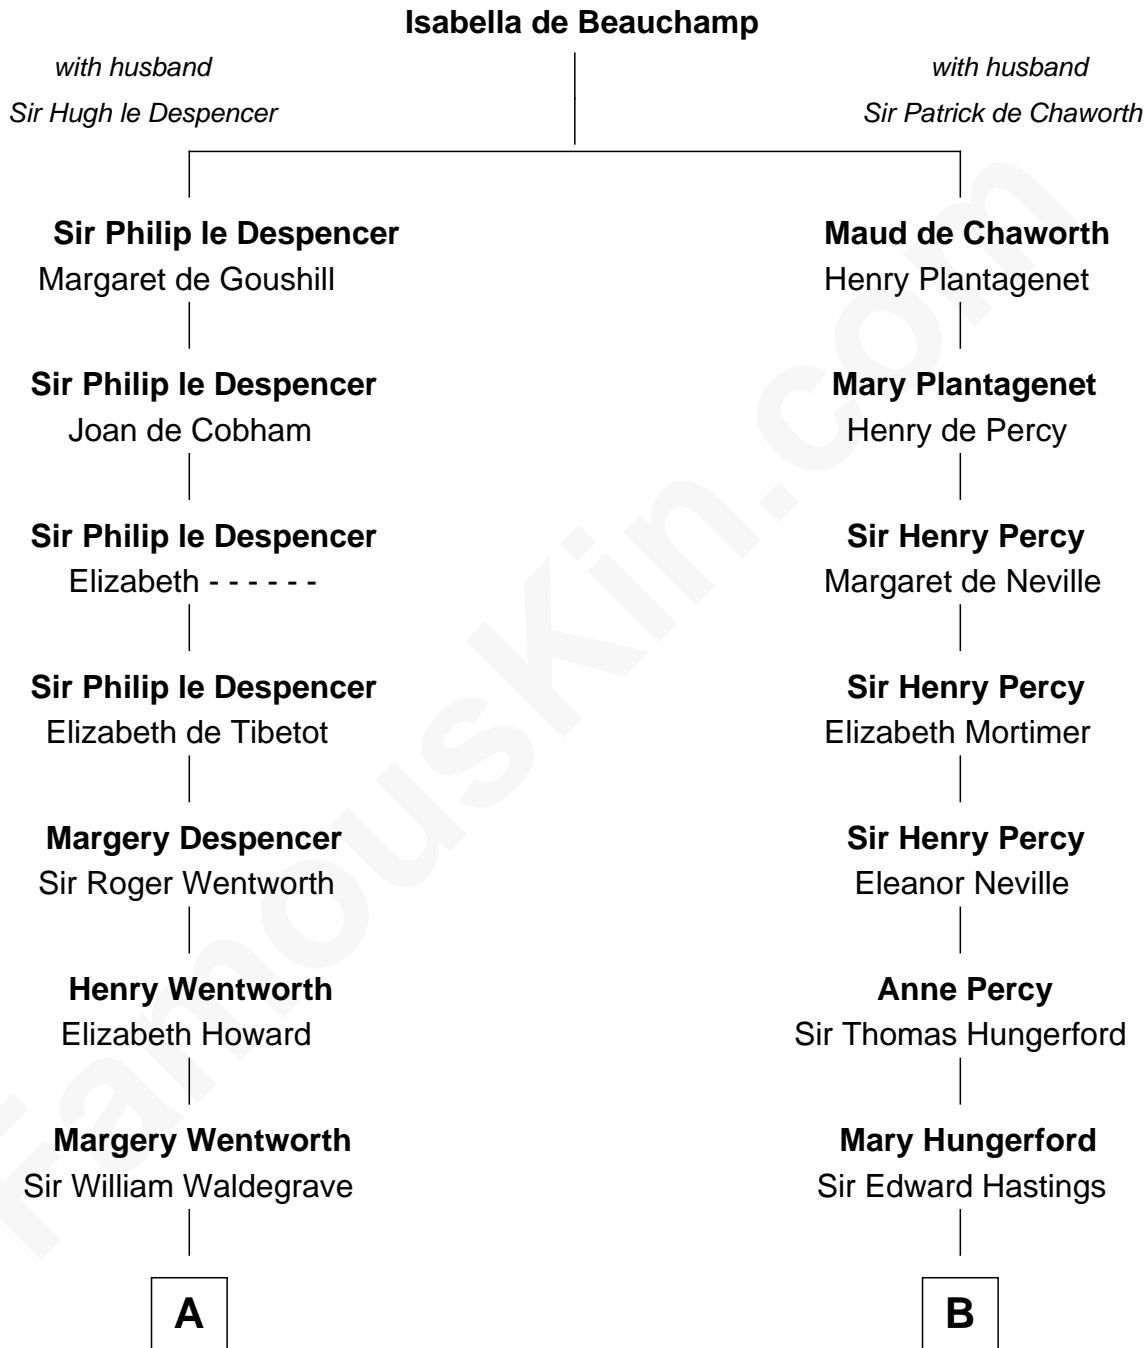

FamousKin.com
Relationship Chart of
Maggie Gyllenhaal
Movie Actress

18th cousin 3 times removed of
Lewis Carroll
Author of Alice in Wonderland

C

Anders Leonard Gyllenhaal
Selma Amanda Nelson

Leonard Ephraim Gyllenhaal
Philo Pendleton

Hugh Anders Gyllenhaal
Virginia Lowrie Childs

Stephen Roark Gyllenhaal
Naomi Achs

Maggie Gyllenhaal
Movie Actress

D

Frances Jane Lutwidge
Rev. Charles Dodgson

Lewis Carroll
Author of Alice in Wonderland

FamousKin.com