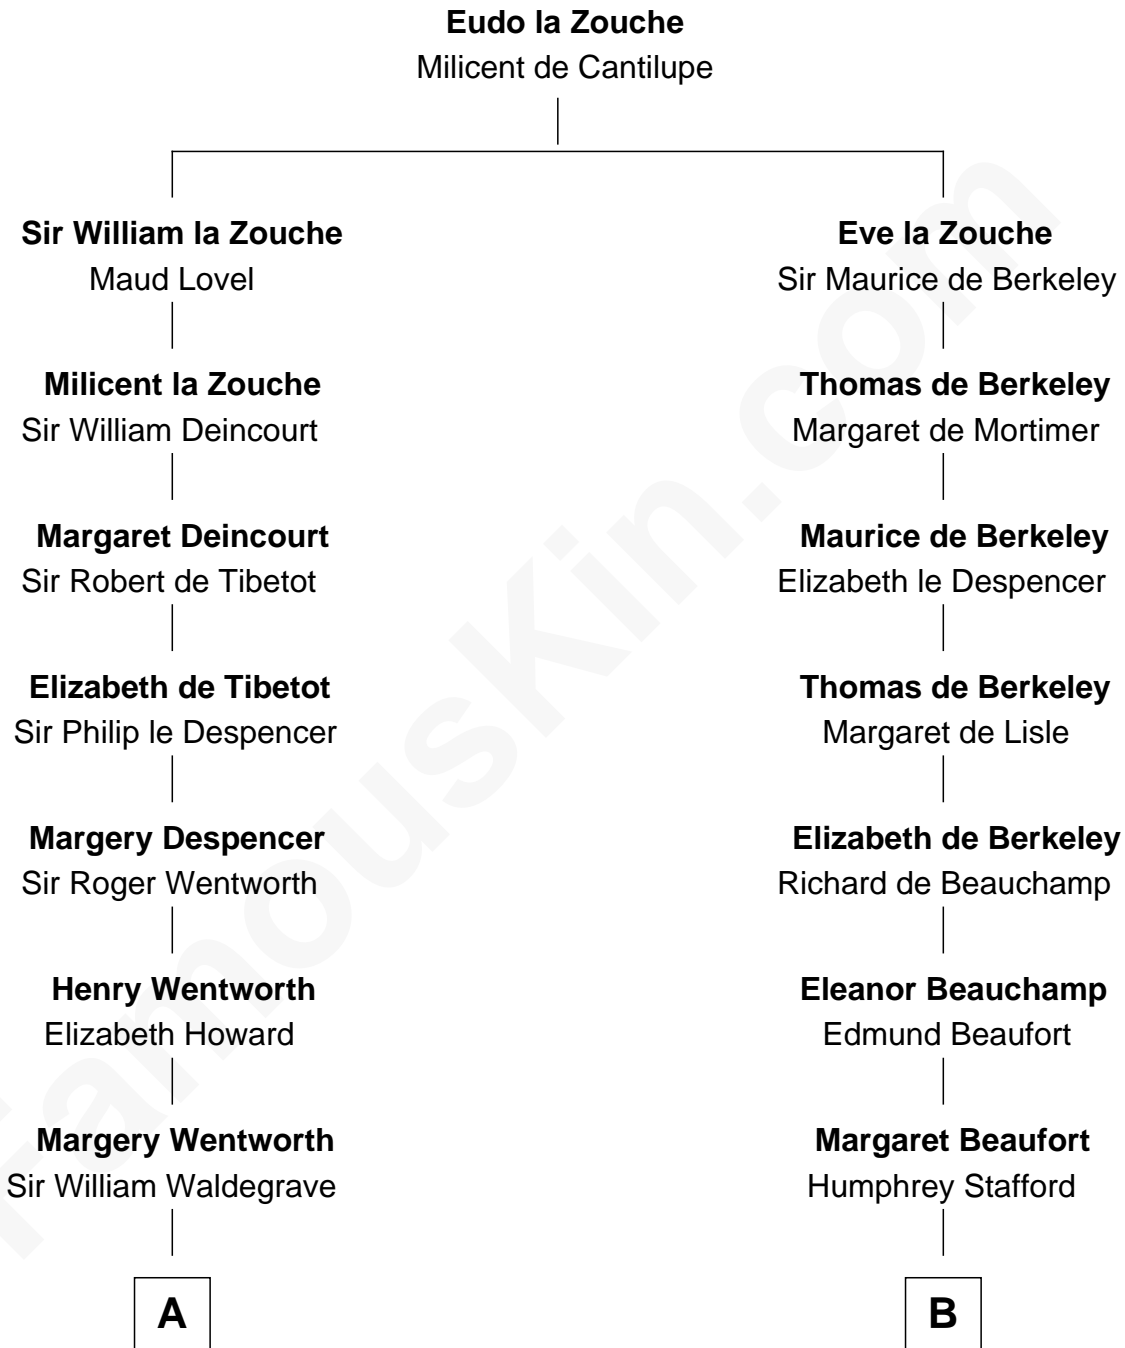

FamousKin.com
Relationship Chart of
Maggie Gyllenhaal
Movie Actress

19th cousin 2 times removed of
Lewis Carroll
Author of Alice in Wonderland

C

Anders Leonard Gyllenhaal

Selma Amanda Nelson

Leonard Ephraim Gyllenhaal