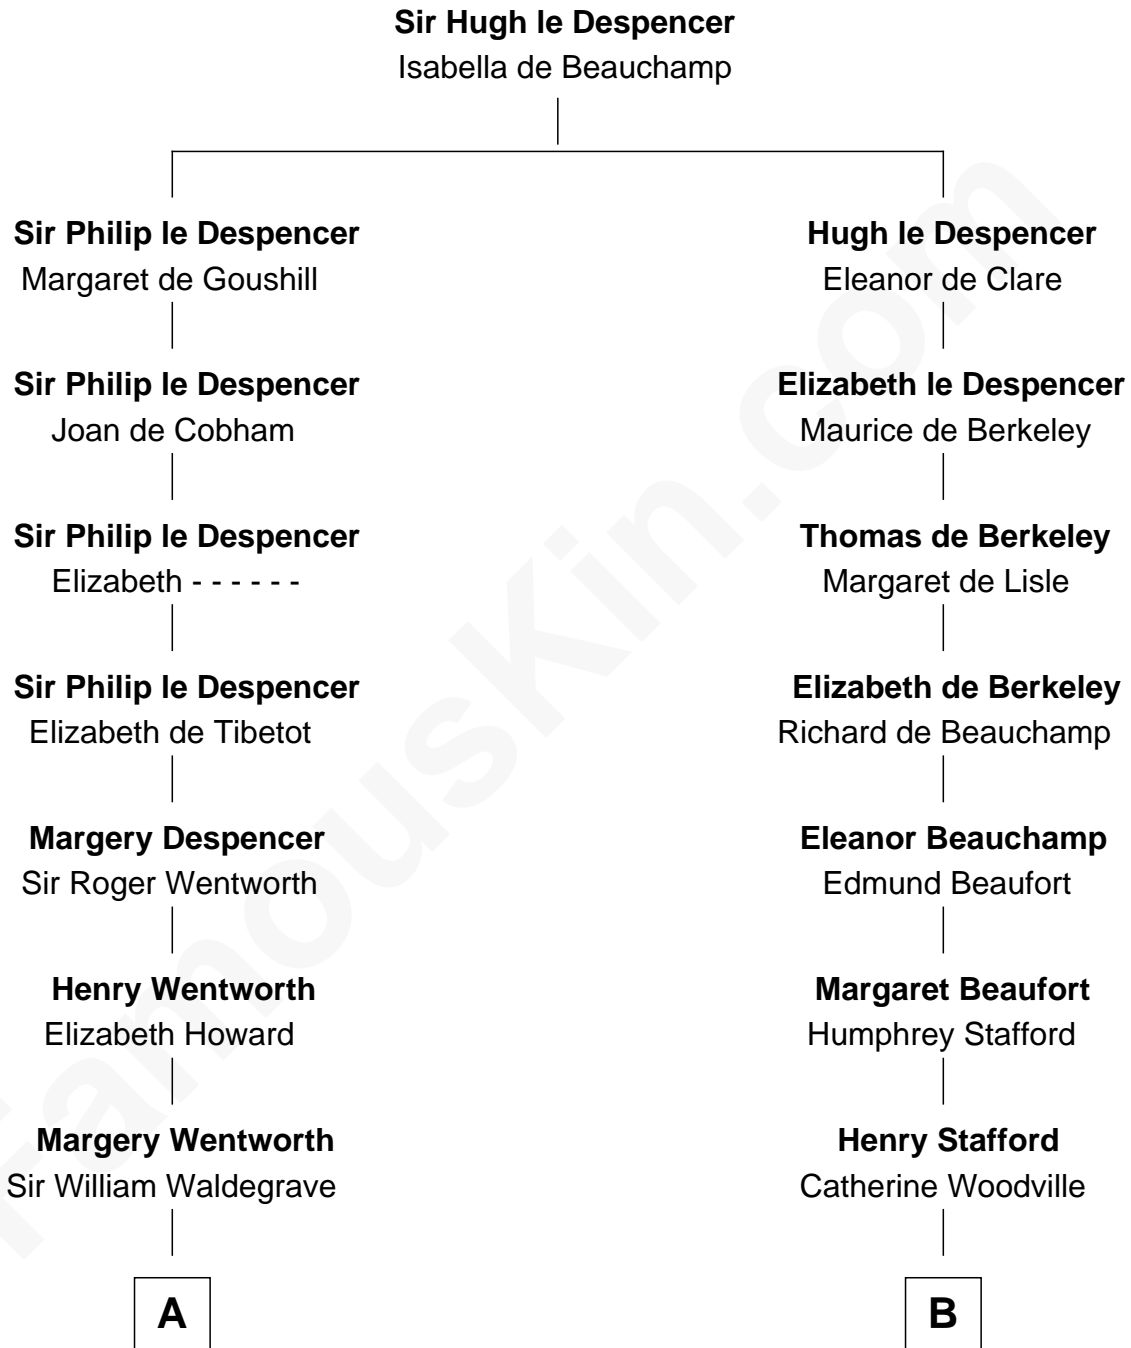

**FamousKin.com**  
**Relationship Chart of**  
**Maggie Gyllenhaal**  
*Movie Actress*

**18th cousin 3 times removed of**  
**Lewis Carroll**  
*Author of Alice in Wonderland*

**C**

**Anders Leonard Gyllenhaal**  
Selma Amanda Nelson

**Leonard Ephraim Gyllenhaal**  
Philo Pendleton

**Hugh Anders Gyllenhaal**  
Virginia Lowrie Childs

**Stephen Roark Gyllenhaal**  
Naomi Achs

**Maggie Gyllenhaal**  
*Movie Actress*

**D**

**Frances Jane Lutwidge**  
Rev. Charles Dodgson