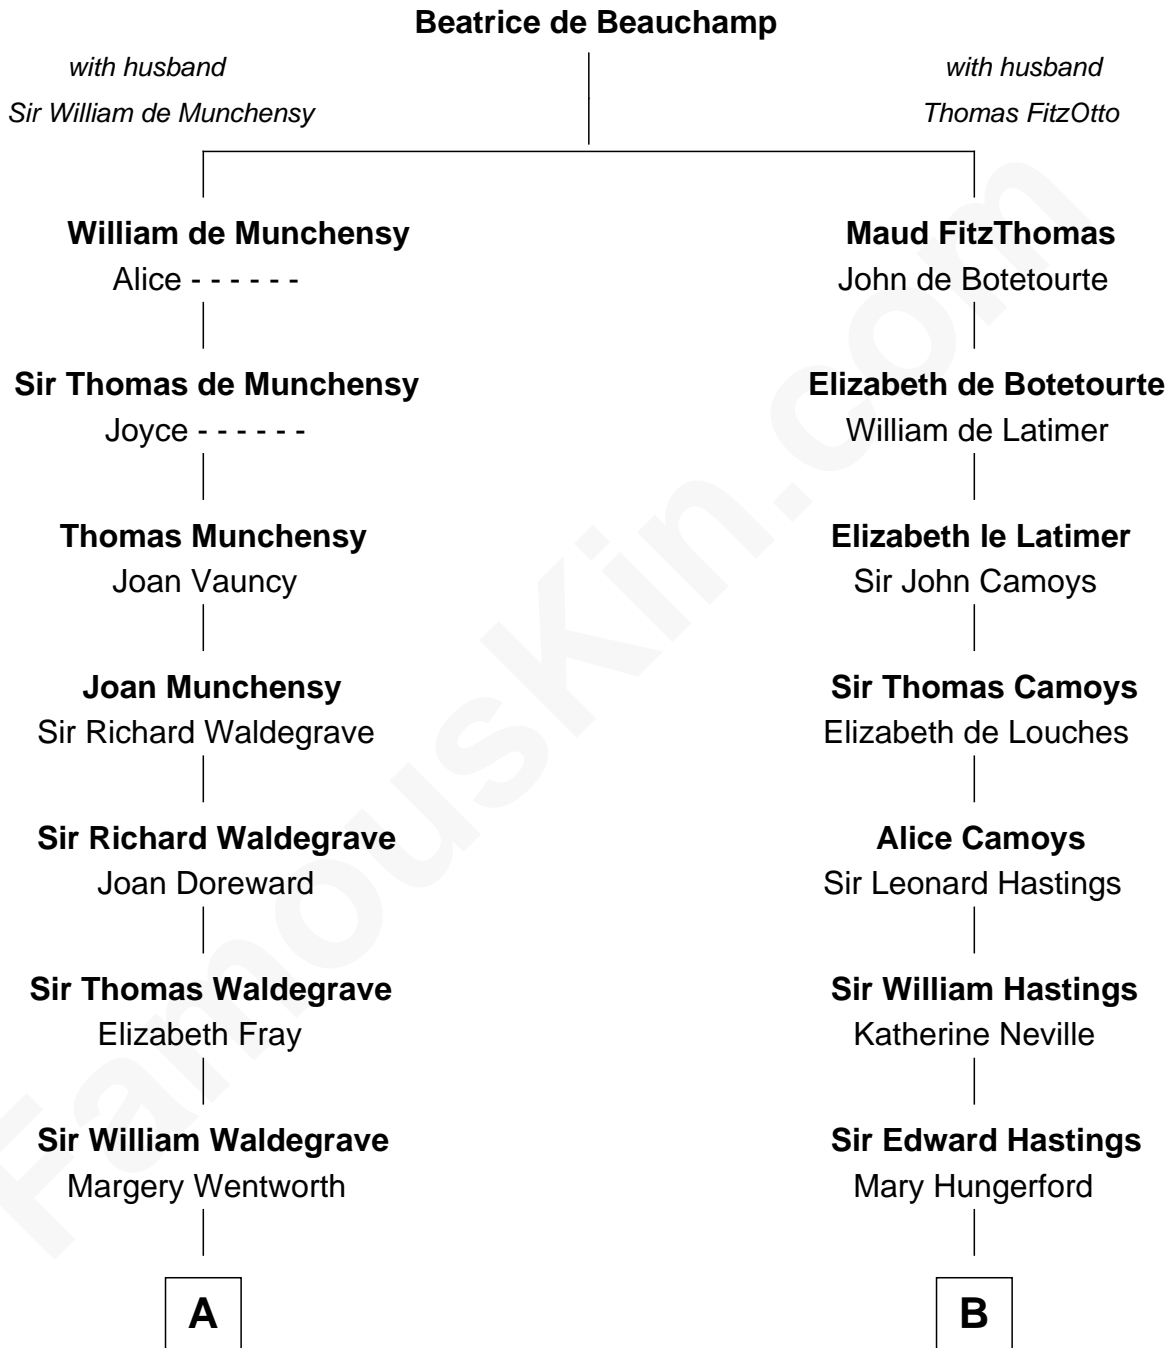

## Relationship Chart of

### Maggie Gyllenhaal

Movie Actress

19th cousin 2 times removed of

**E. M. Forster**  
English Novelist

**C**

**Anders Leonard Gyllenhaal**  
Selma Amanda Nelson

**Leonard Ephraim Gyllenhaal**  
Philo Pendleton