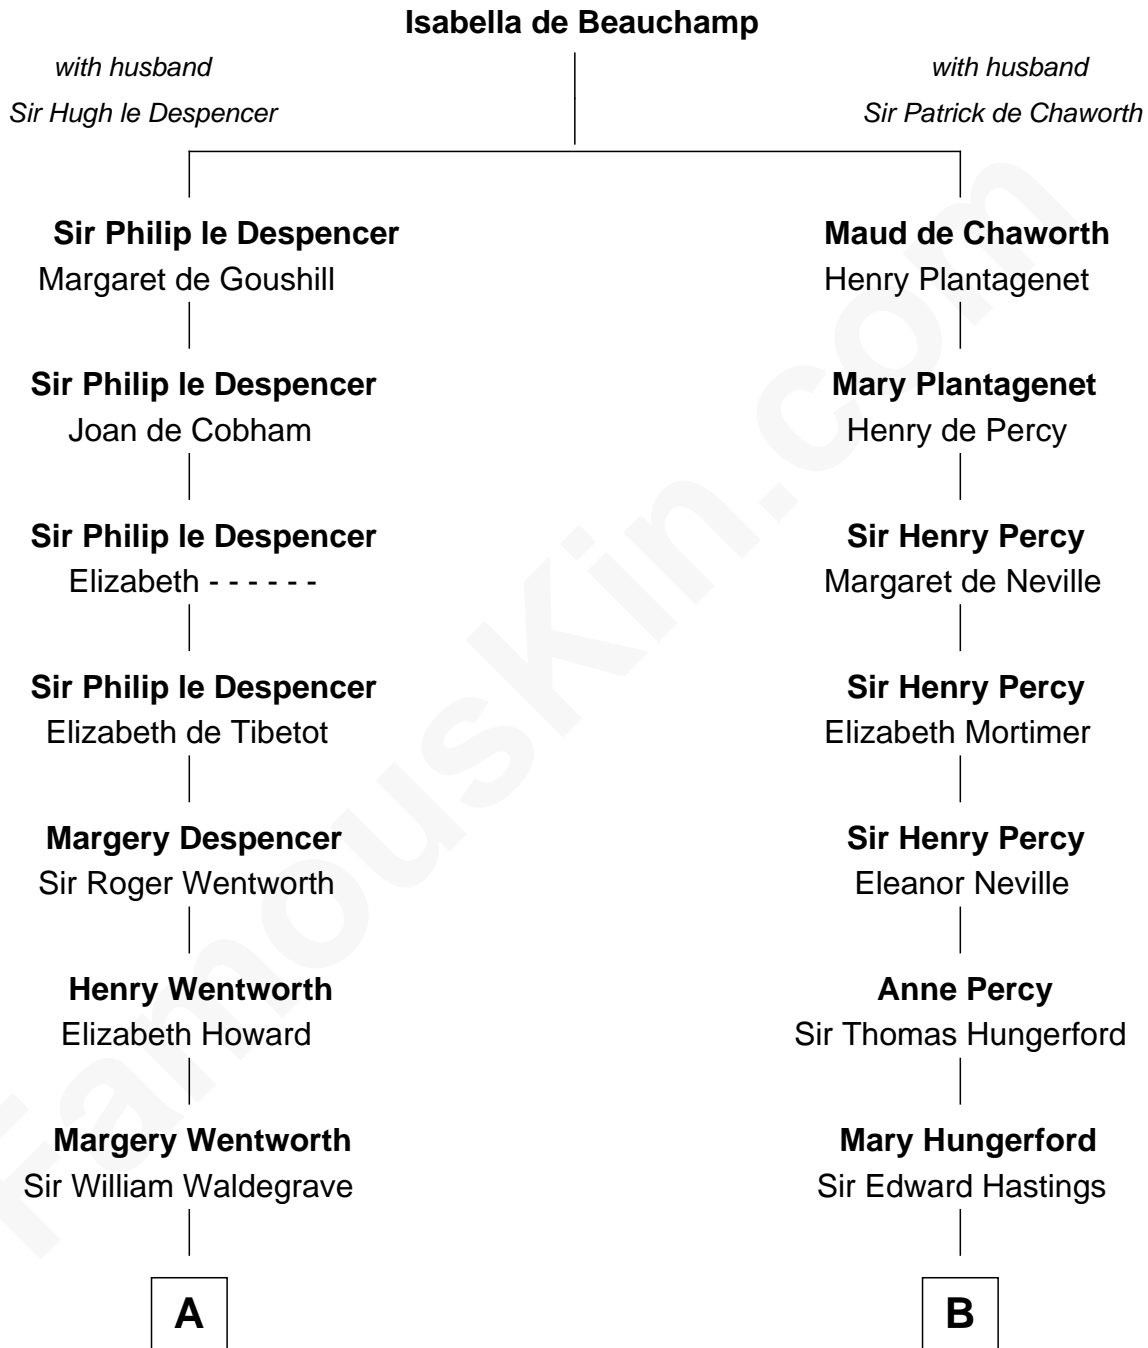

**FamousKin.com**  
**Relationship Chart of**  
**Maggie Gyllenhaal**  
*Movie Actress*

19th cousin 2 times removed of

**E. M. Forster**  
*English Novelist*

**C**

**Anders Leonard Gyllenhaal**

Selma Amanda Nelson

**Leonard Ephraim Gyllenhaal**

Philo Pendleton

**Hugh Anders Gyllenhaal**

Virginia Lowrie Childs

**Stephen Roark Gyllenhaal**

Naomi Achs

**Maggie Gyllenhaal**

*Movie Actress*

**D**

**Laura Thornton**

Charles Forster

**Edward Morgan Llewellyn Forster**

Alice Clara Whichelo

**E. M. Forster**

*English Novelist*