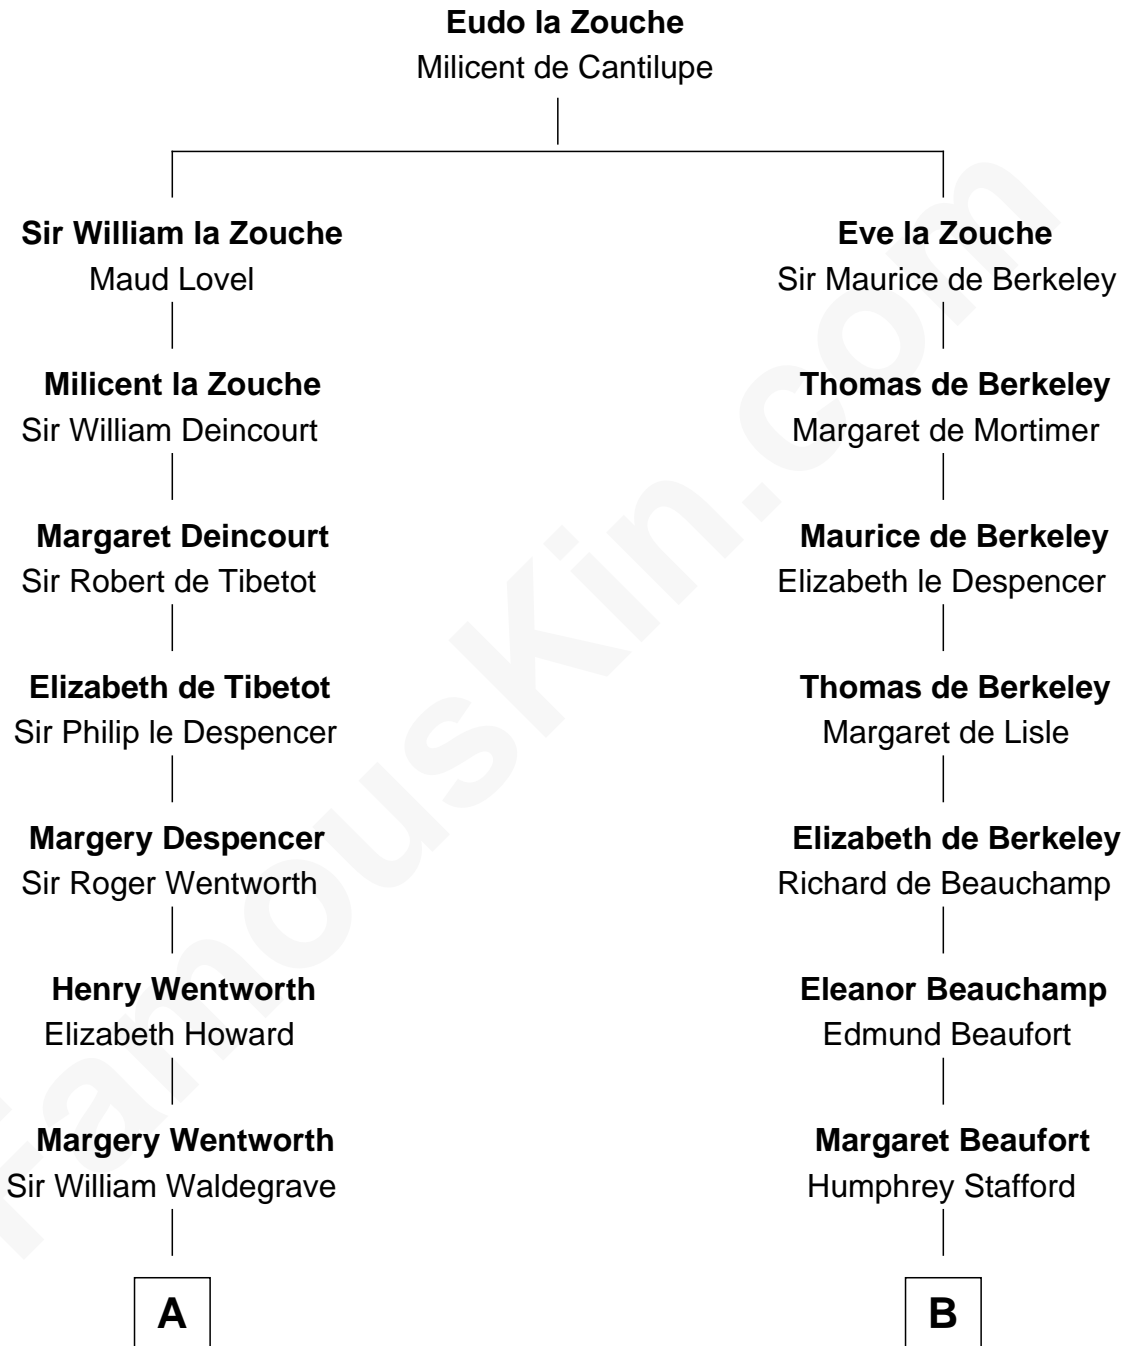

**FamousKin.com**  
**Relationship Chart of**  
**Maggie Gyllenhaal**  
*Movie Actress*

20th cousin 1 time removed of

**E. M. Forster**  
*English Novelist*

**C**

**Anders Leonard Gyllenhaal**

Selma Amanda Nelson

**Leonard Ephraim Gyllenhaal**

Philo Pendleton

**Hugh Anders Gyllenhaal**

Virginia Lowrie Childs

**Stephen Roark Gyllenhaal**

Naomi Achs

**Maggie Gyllenhaal**

*Movie Actress*

**D**

**Henry Thornton**

Marianne Sykes

**Laura Thornton**

Charles Forster

**Edward Morgan Llewellyn Forster**

Alice Clara Whichelo

**E. M. Forster**