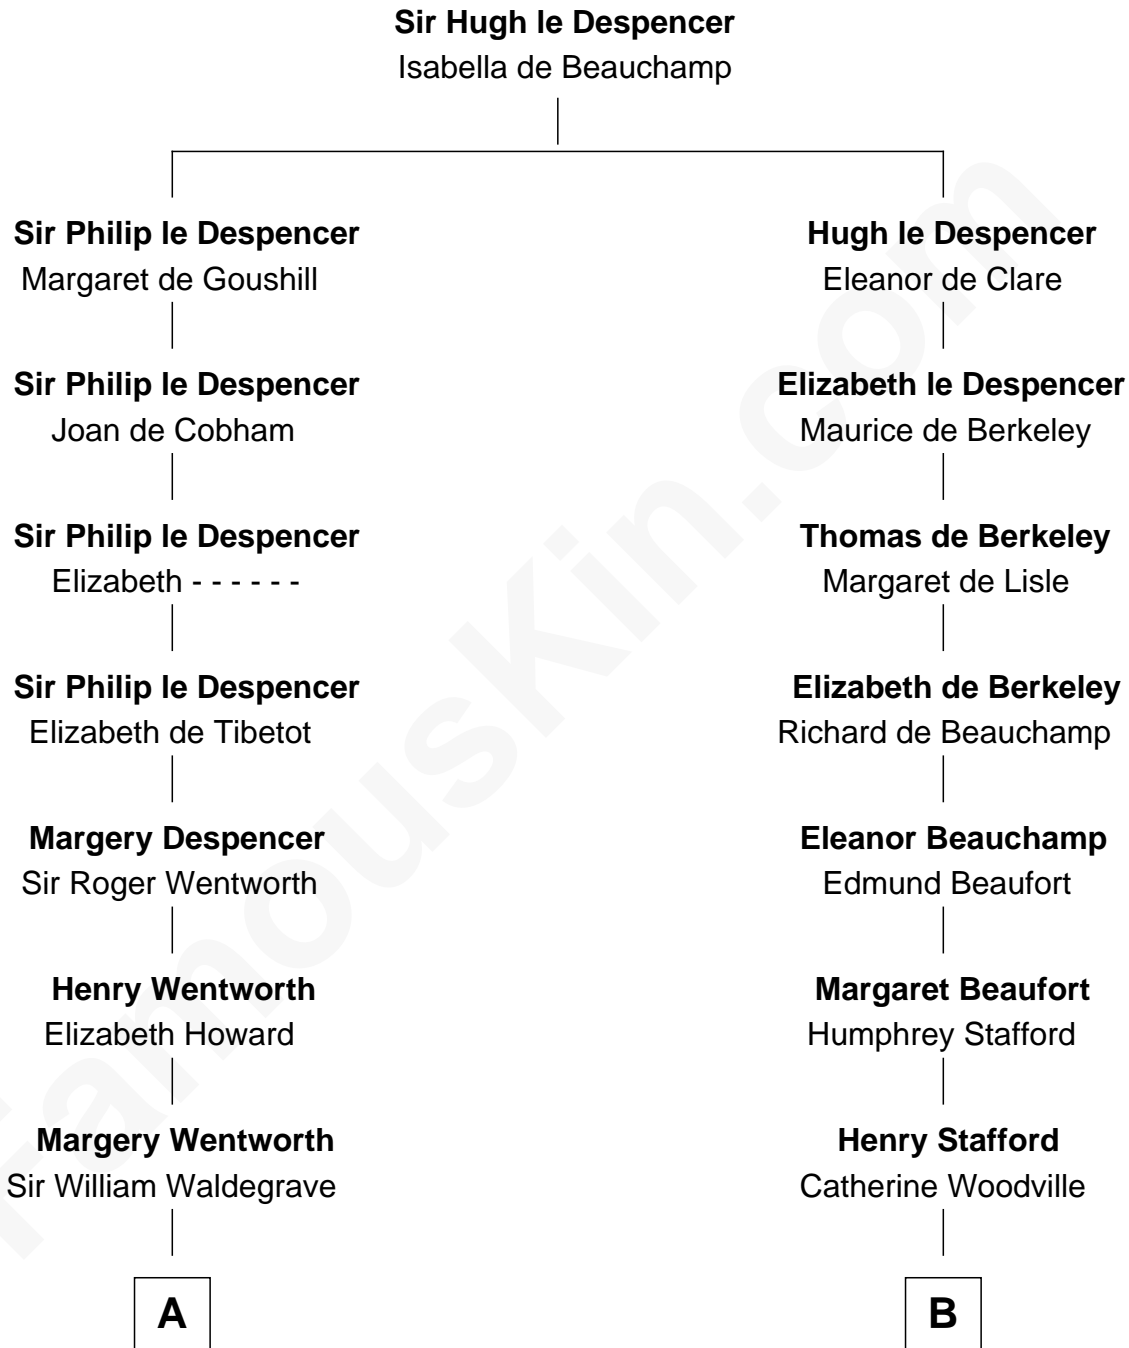

FamousKin.com
Relationship Chart of
Maggie Gyllenhaal
Movie Actress

19th cousin 2 times removed of
E. M. Forster
English Novelist

C

Anders Leonard Gyllenhaal
Selma Amanda Nelson

Leonard Ephraim Gyllenhaal
Philo Pendleton

Hugh Anders Gyllenhaal
Virginia Lowrie Childs

Stephen Roark Gyllenhaal
Naomi Achs

Maggie Gyllenhaal
Movie Actress

D

Laura Thornton
Charles Forster

Edward Morgan Llewellyn Forster
Alice Clara Whichelo

E. M. Forster
English Novelist