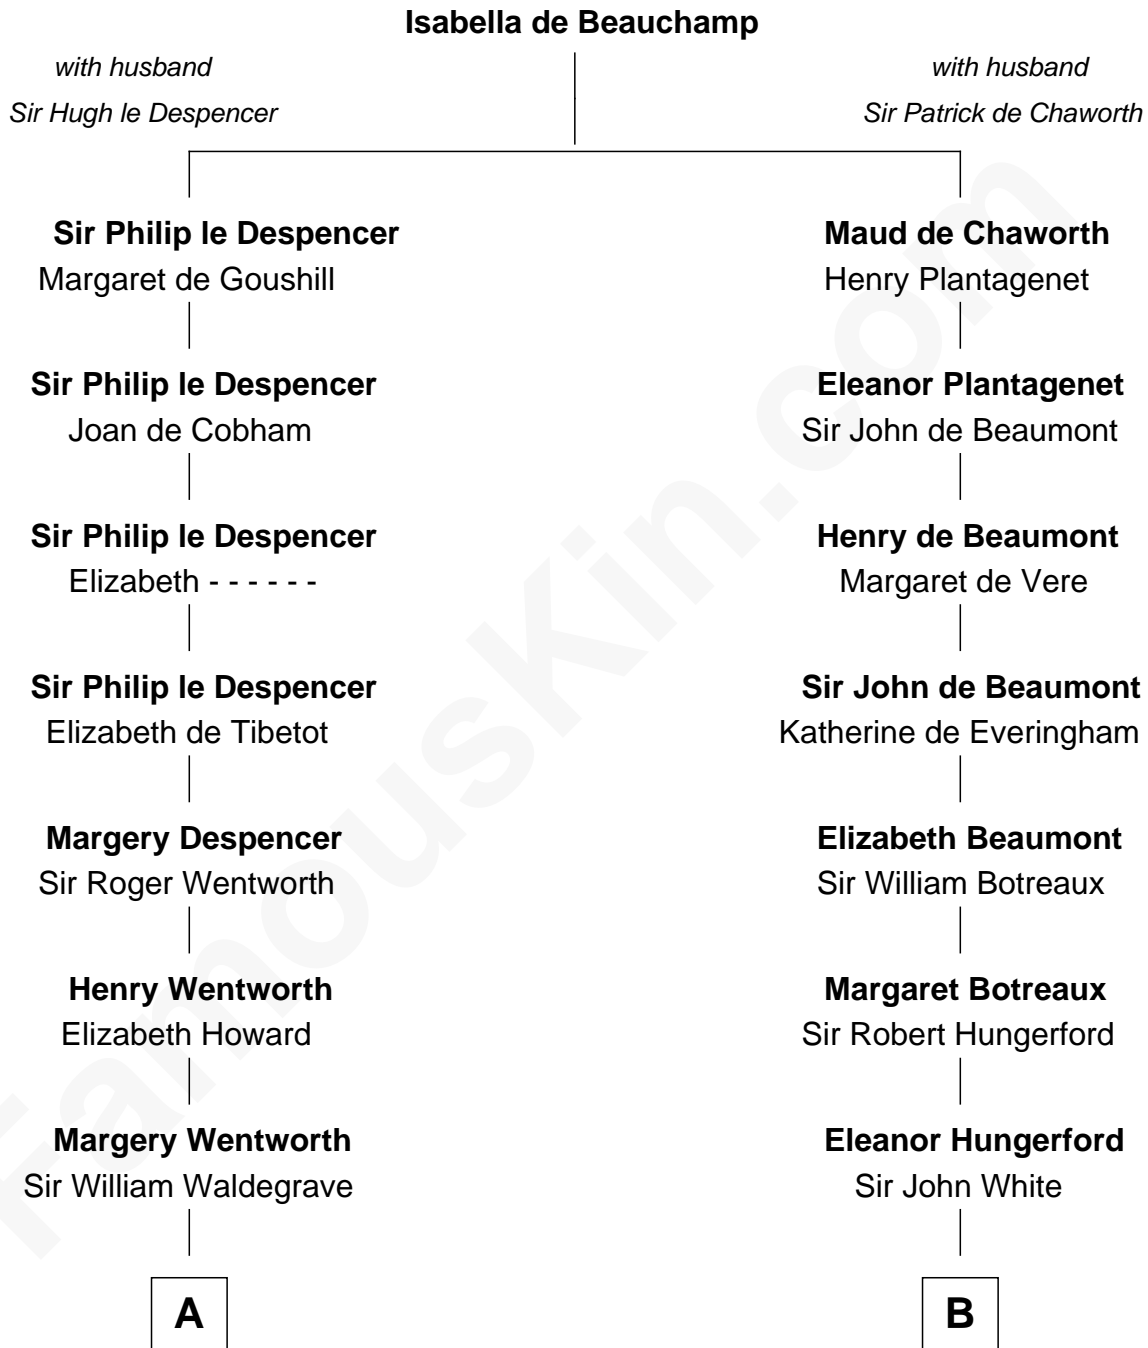

FamousKin.com
Relationship Chart of
Maggie Gyllenhaal
Movie Actress

19th cousin 2 times removed of
Guillermo Billinghurst
31st President of Peru

C

Anders Leonard Gyllenhaal

Selma Amanda Nelson

Leonard Ephraim Gyllenhaal