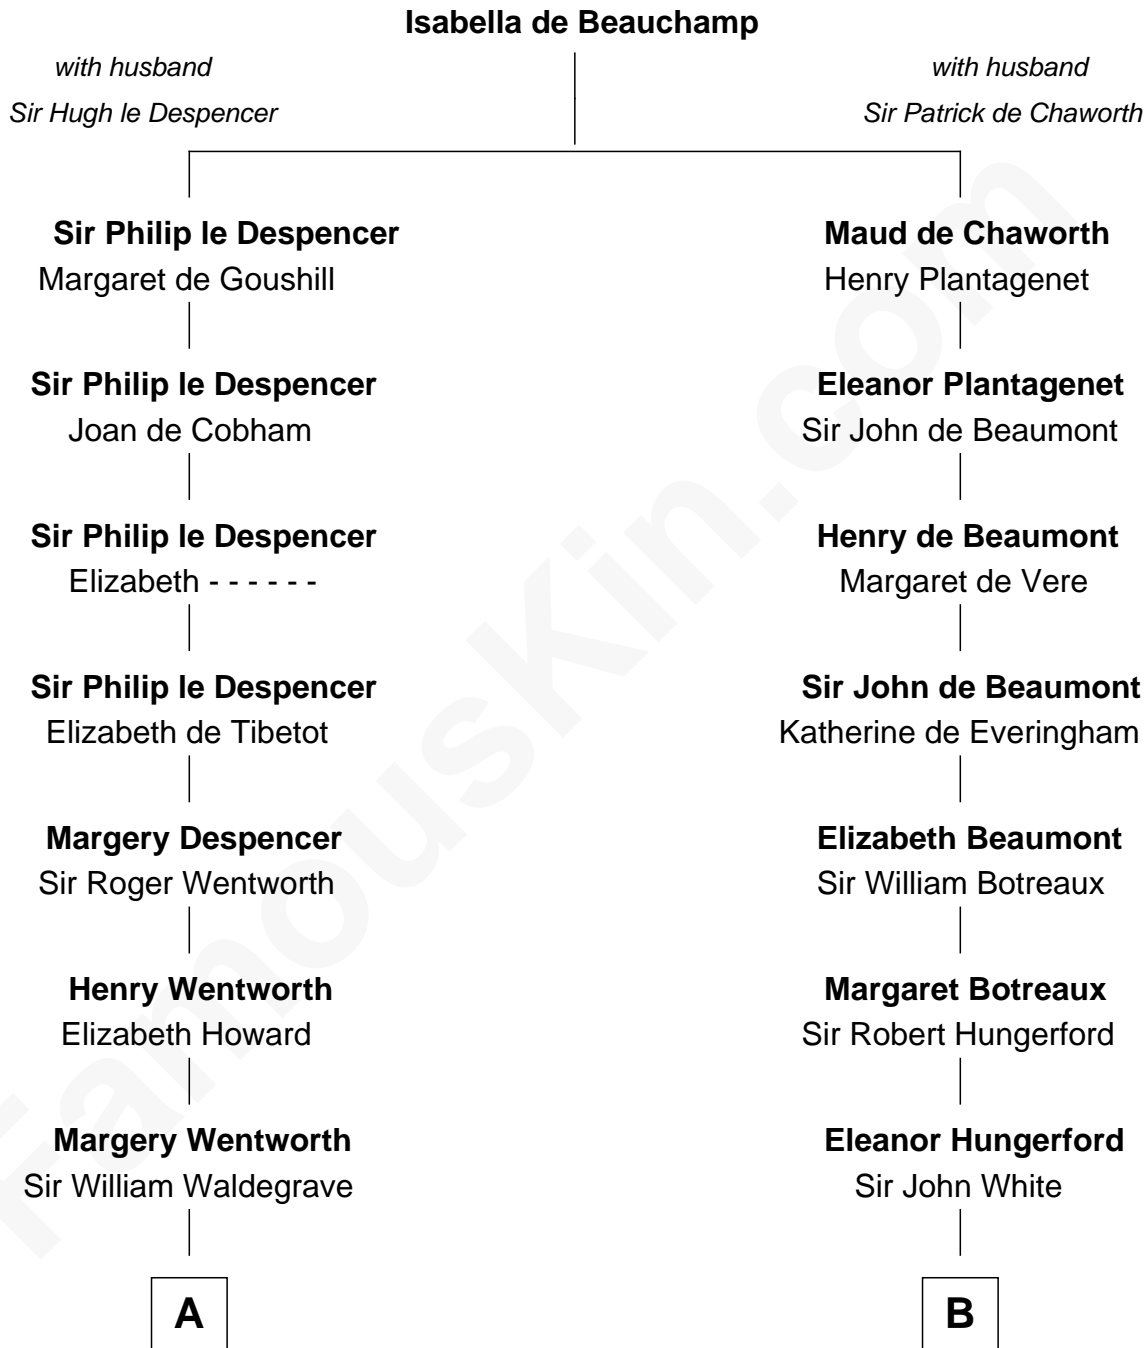

FamousKin.com
Relationship Chart of
Maggie Gyllenhaal
Movie Actress

21st cousin of

Susana Ferrari Billingham
Argentine Aviation Pioneer

C

Anders Leonard Gyllenhaal

Selma Amanda Nelson

Leonard Ephraim Gyllenhaal

Susana Ferrari Billinghurst

Argentine Aviation Pioneer