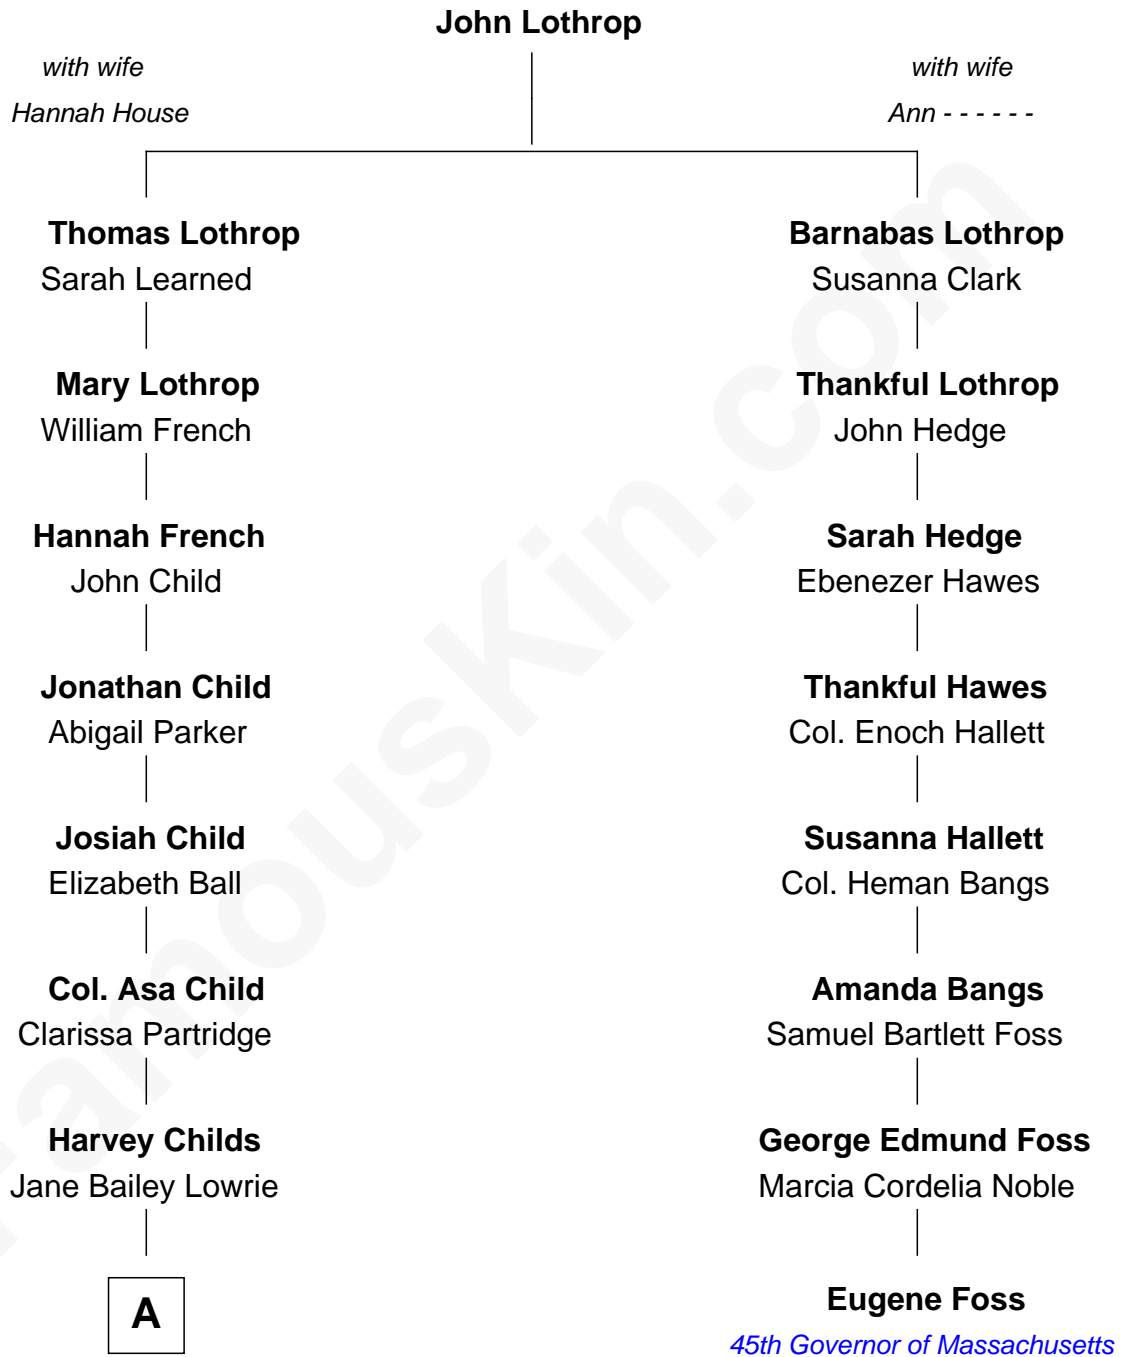

**FamousKin.com**  
**Relationship Chart of**  
**Maggie Gyllenhaal**  
*Movie Actress*

**7th cousin 4 times removed of**  
**Eugene Foss**  
*45th Governor of Massachusetts*

**A**

—  
**Walter Cameron Childs**

Edith Worcester Smith

—  
**Geoffrey Stafford Childs**

Olivia Hughes Waelchli

—  
**Virginia Lowrie Childs**

Hugh Anders Gyllenhaal

—  
**Stephen Roark Gyllenhaal**

Naomi Achs

—  
**Maggie Gyllenhaal**

*Movie Actress*