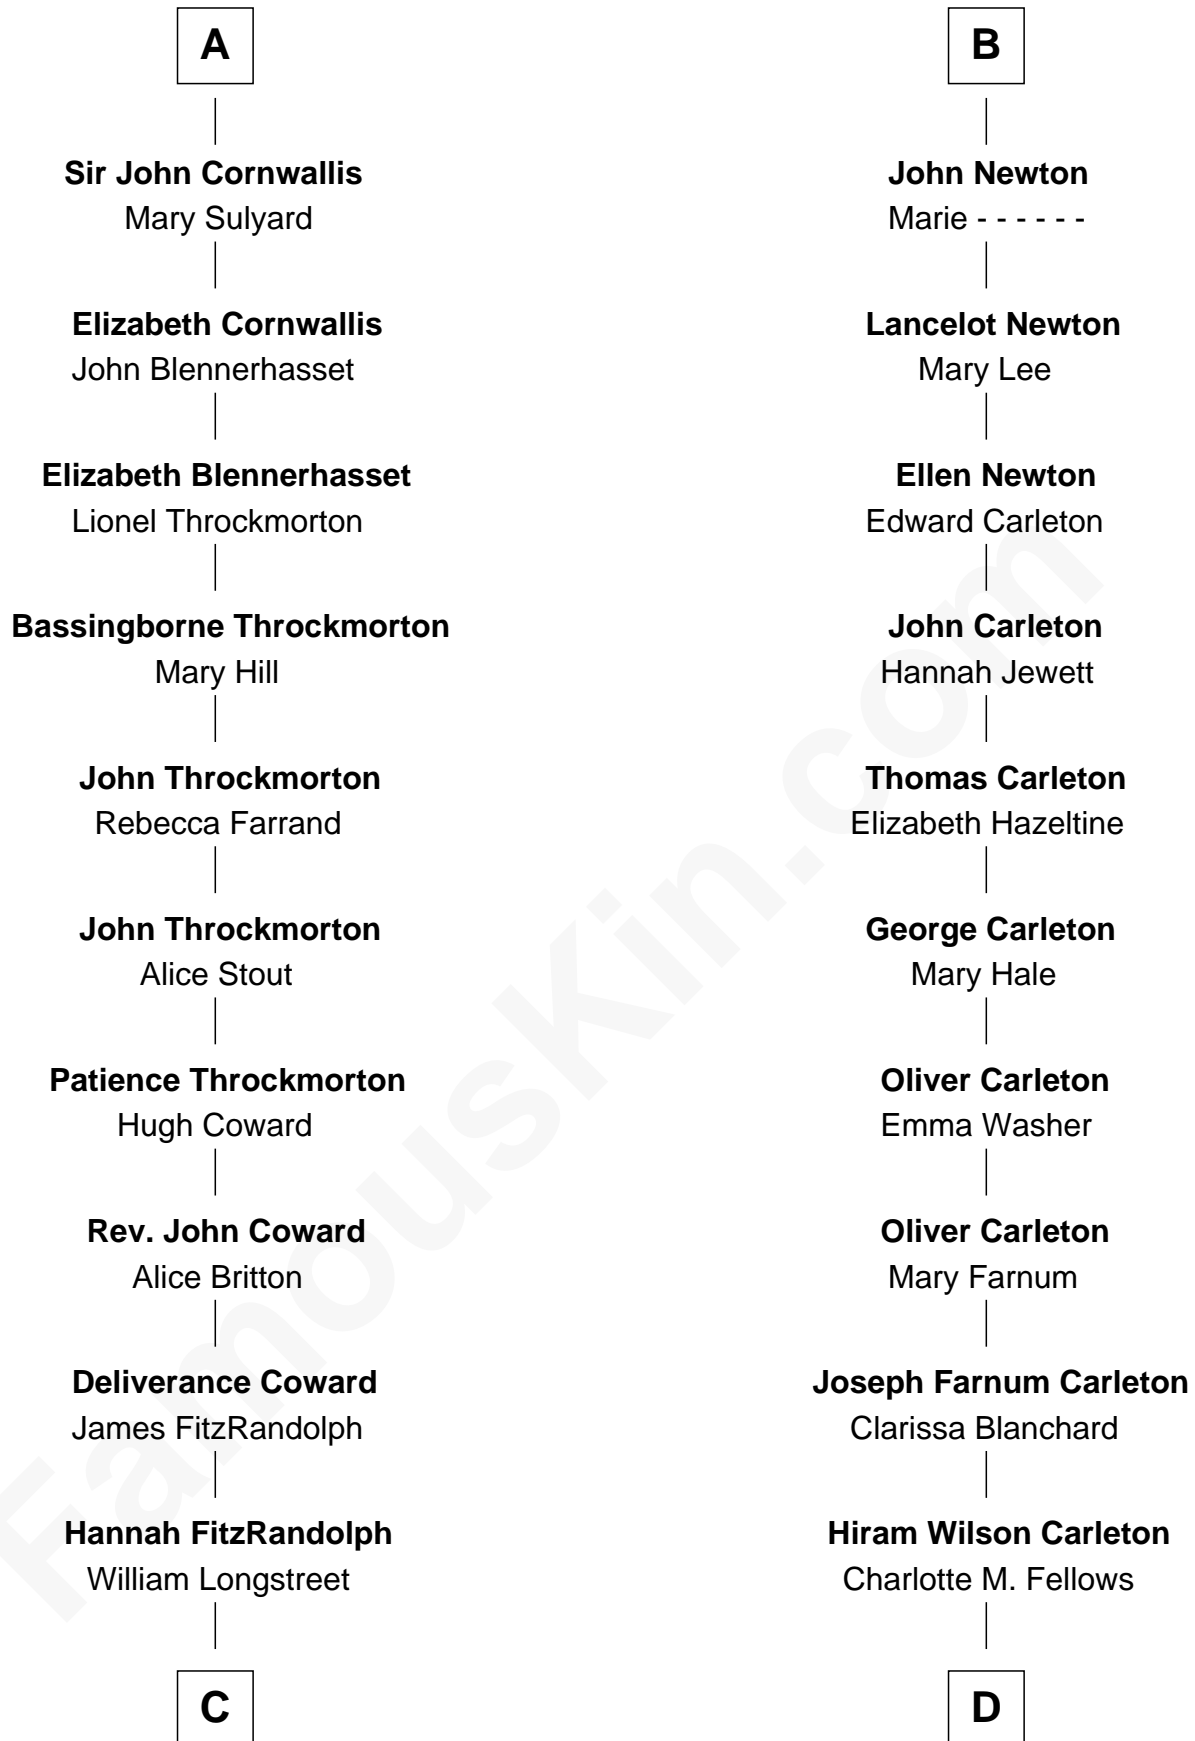

FamousKin.com
Relationship Chart of
General James Longstreet
Confederate Army - U.S. Civil War
 18th cousin 2 times removed of

Mickey Rourke
Movie Actor

C

James Longstreet

Mary Anna Dent

General James Longstreet

Confederate Army - U.S. Civil War

D

Joseph Clinton Carleton

Maud Alice Fitts

Hazel May Carleton

Leonard Ernest Cameron

Annette Elizabeth Cameron

Philip Andrew Rourke