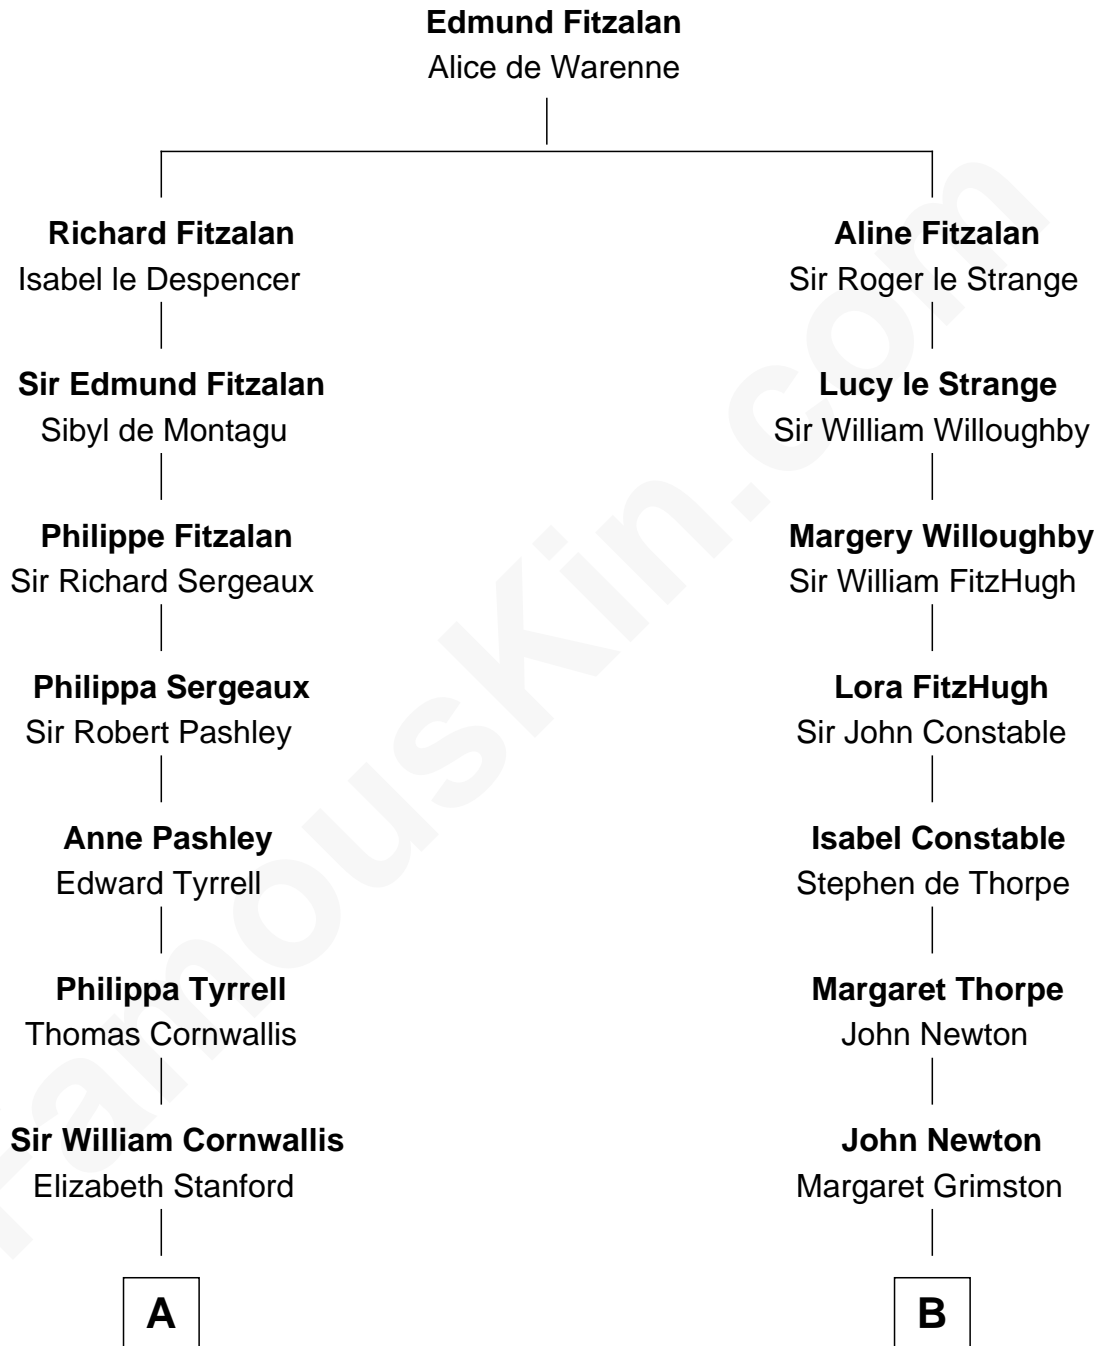

FamousKin.com
Relationship Chart of
General James Longstreet
Confederate Army - U.S. Civil War
 18th cousin 2 times removed of

Mickey Rourke
Movie Actor

C

James Longstreet

Mary Anna Dent

General James Longstreet

Confederate Army - U.S. Civil War

D

Joseph Clinton Carleton

Maud Alice Fitts

Hazel May Carleton

Leonard Ernest Cameron

Annette Elizabeth Cameron

Philip Andrew Rourke