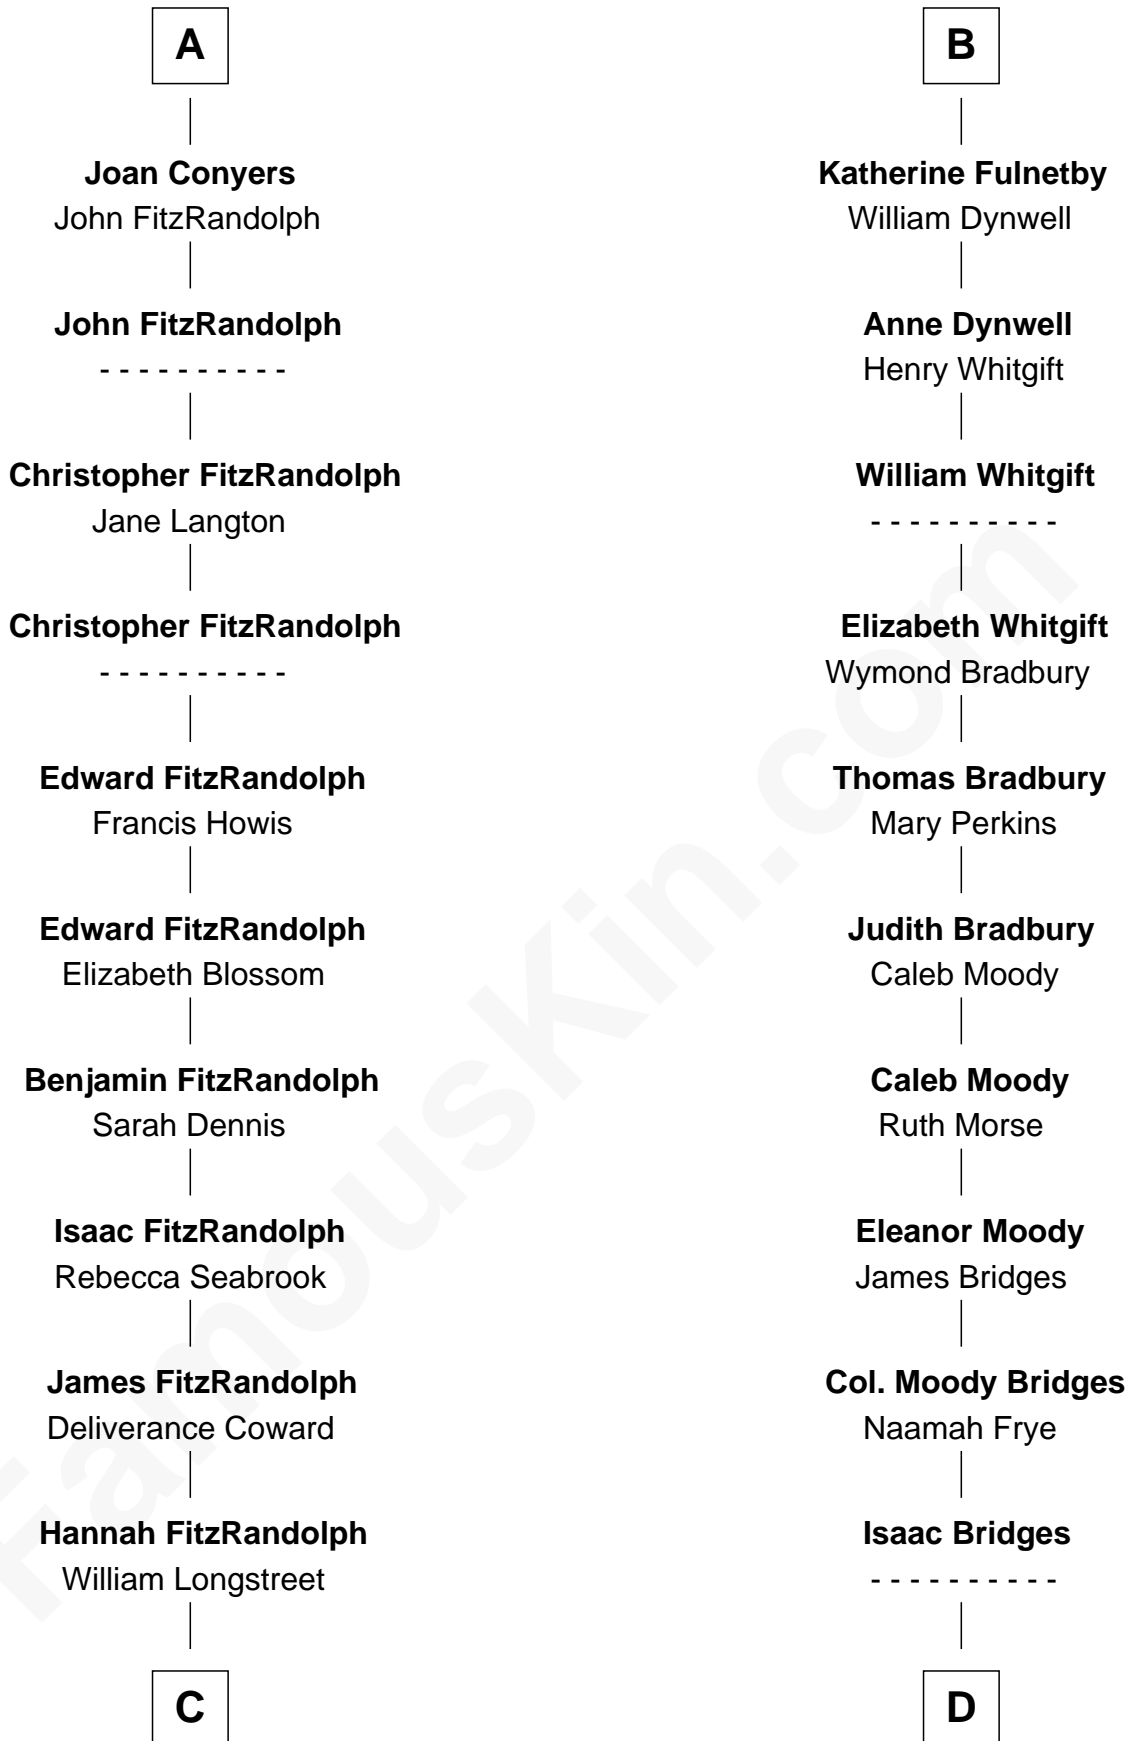

FamousKin.com
Relationship Chart of
General James Longstreet
Confederate Army - U.S. Civil War

18th cousin 3 times removed of

Owen Brewster
54th Governor of Maine

C

James Longstreet

Mary Anna Dent

General James Longstreet

Carrie S. Bridges

William Edmund Brewster

Owen Brewster

54th Governor of Maine

FamousKin.com