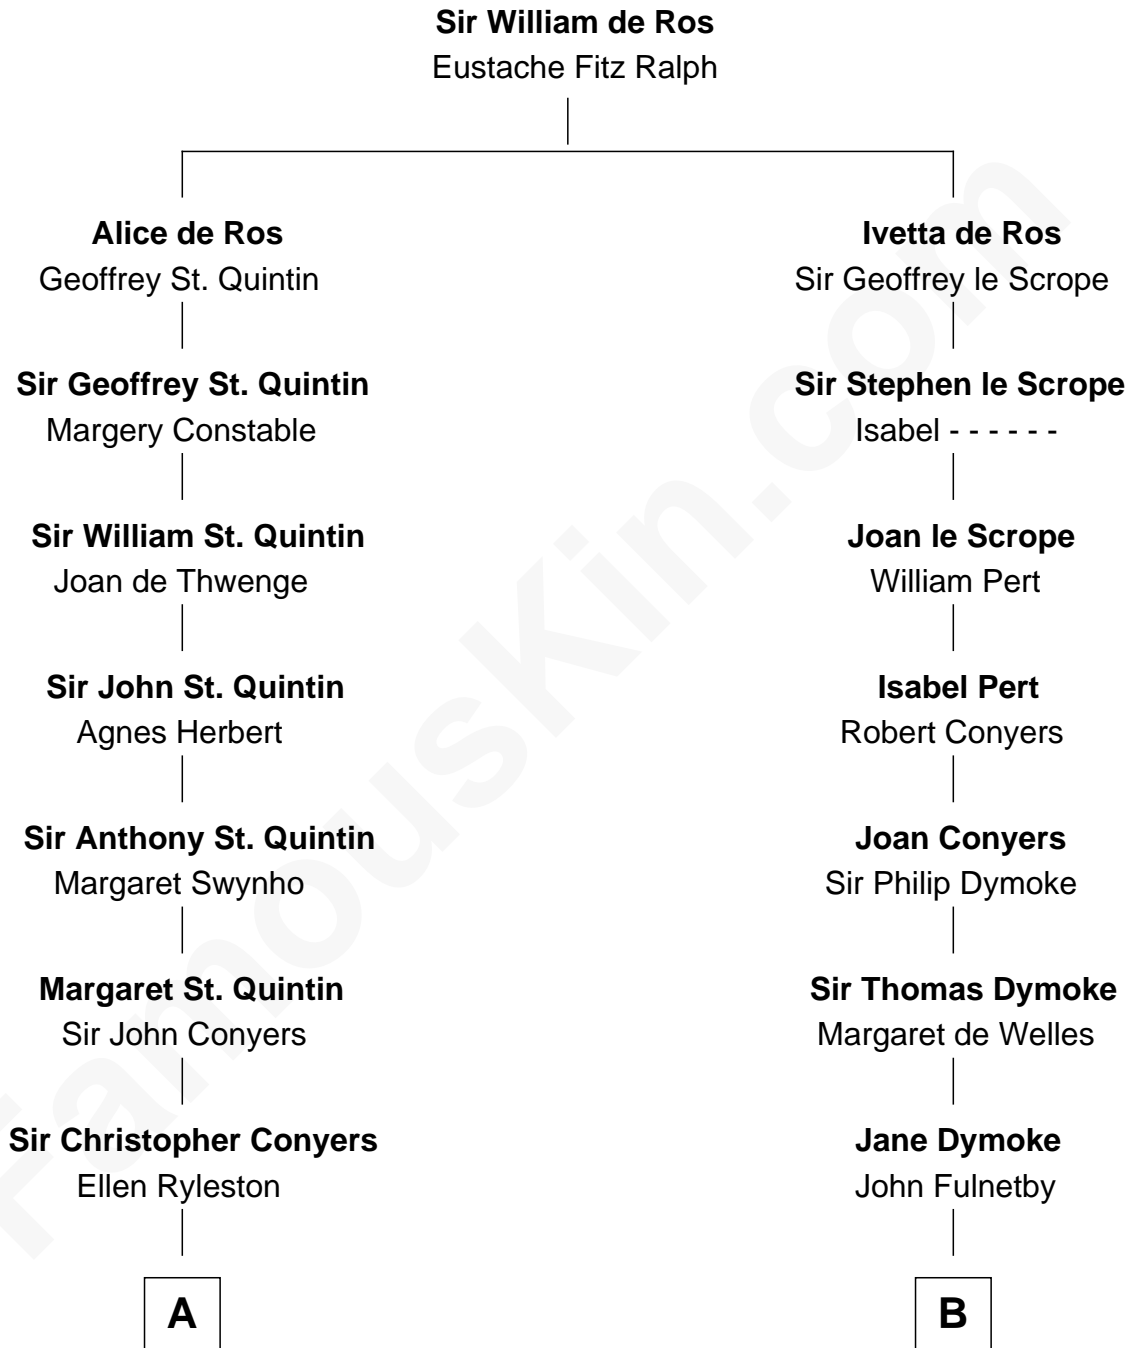

FamousKin.com
Relationship Chart of
General James Longstreet
Confederate Army - U.S. Civil War

18th cousin 3 times removed of

Owen Brewster
54th Governor of Maine

C

James Longstreet

Mary Anna Dent

General James Longstreet

Carrie S. Bridges

William Edmund Brewster

Owen Brewster

54th Governor of Maine

FamousKin.com