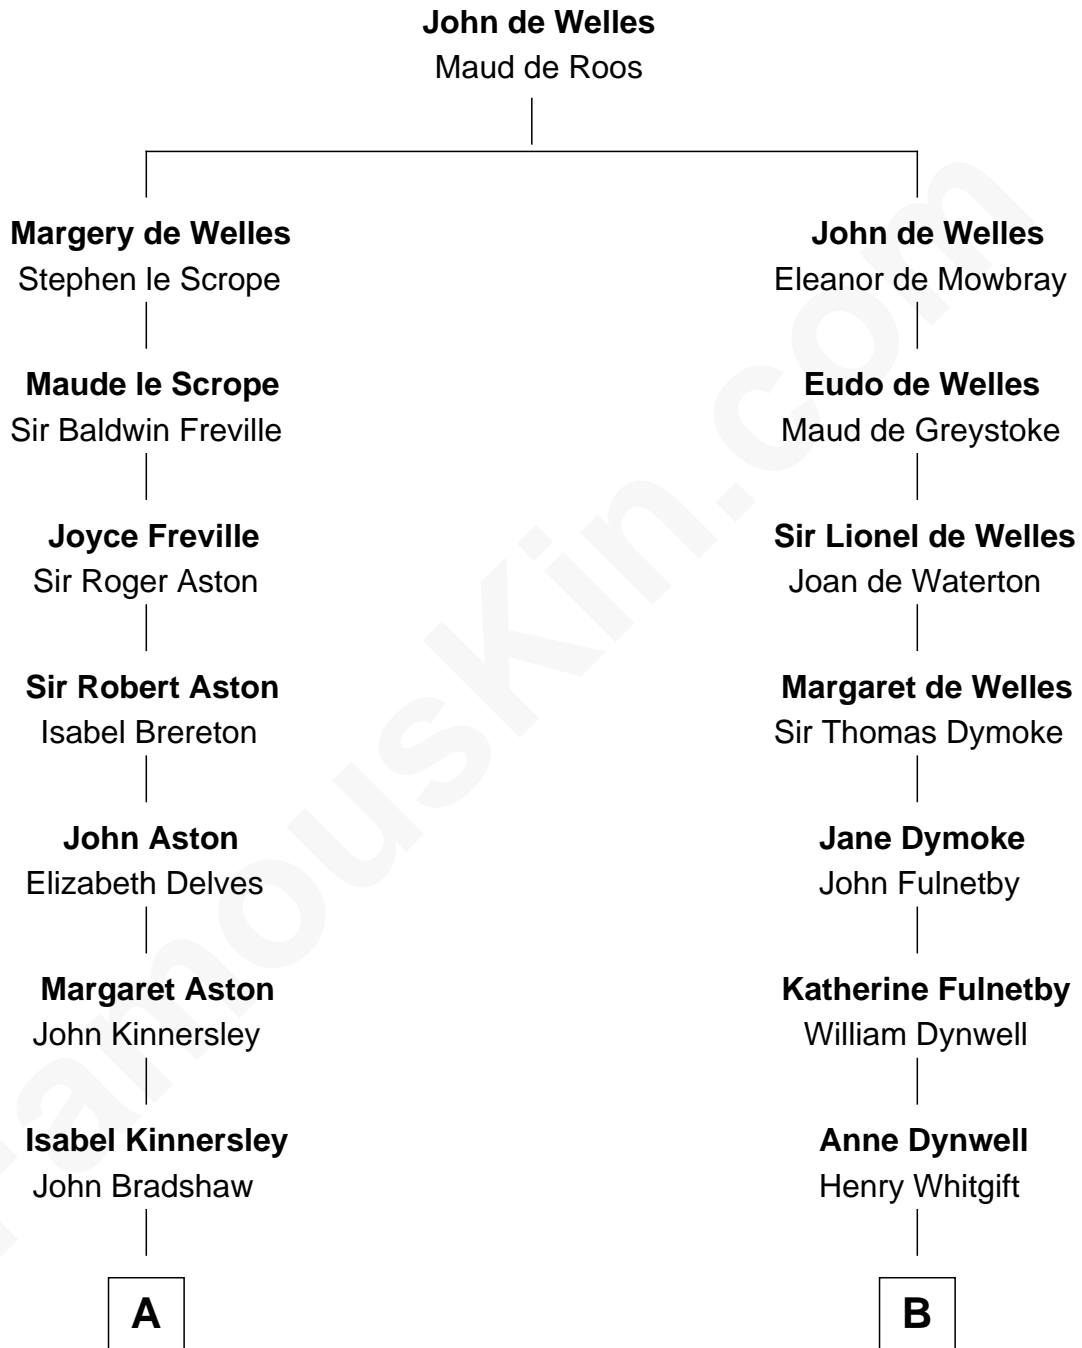

**FamousKin.com**  
**Relationship Chart of**  
**General James Longstreet**  
*Confederate Army - U.S. Civil War*  
 17th cousin 2 times removed of

**Owen Brewster**  
*54th Governor of Maine*

**C**

**Owen W. Bridges**

Lydia A. -----

**Carrie S. Bridges**

William Edmund Brewster

**Owen Brewster**

*54th Governor of Maine*

FamousKin.com