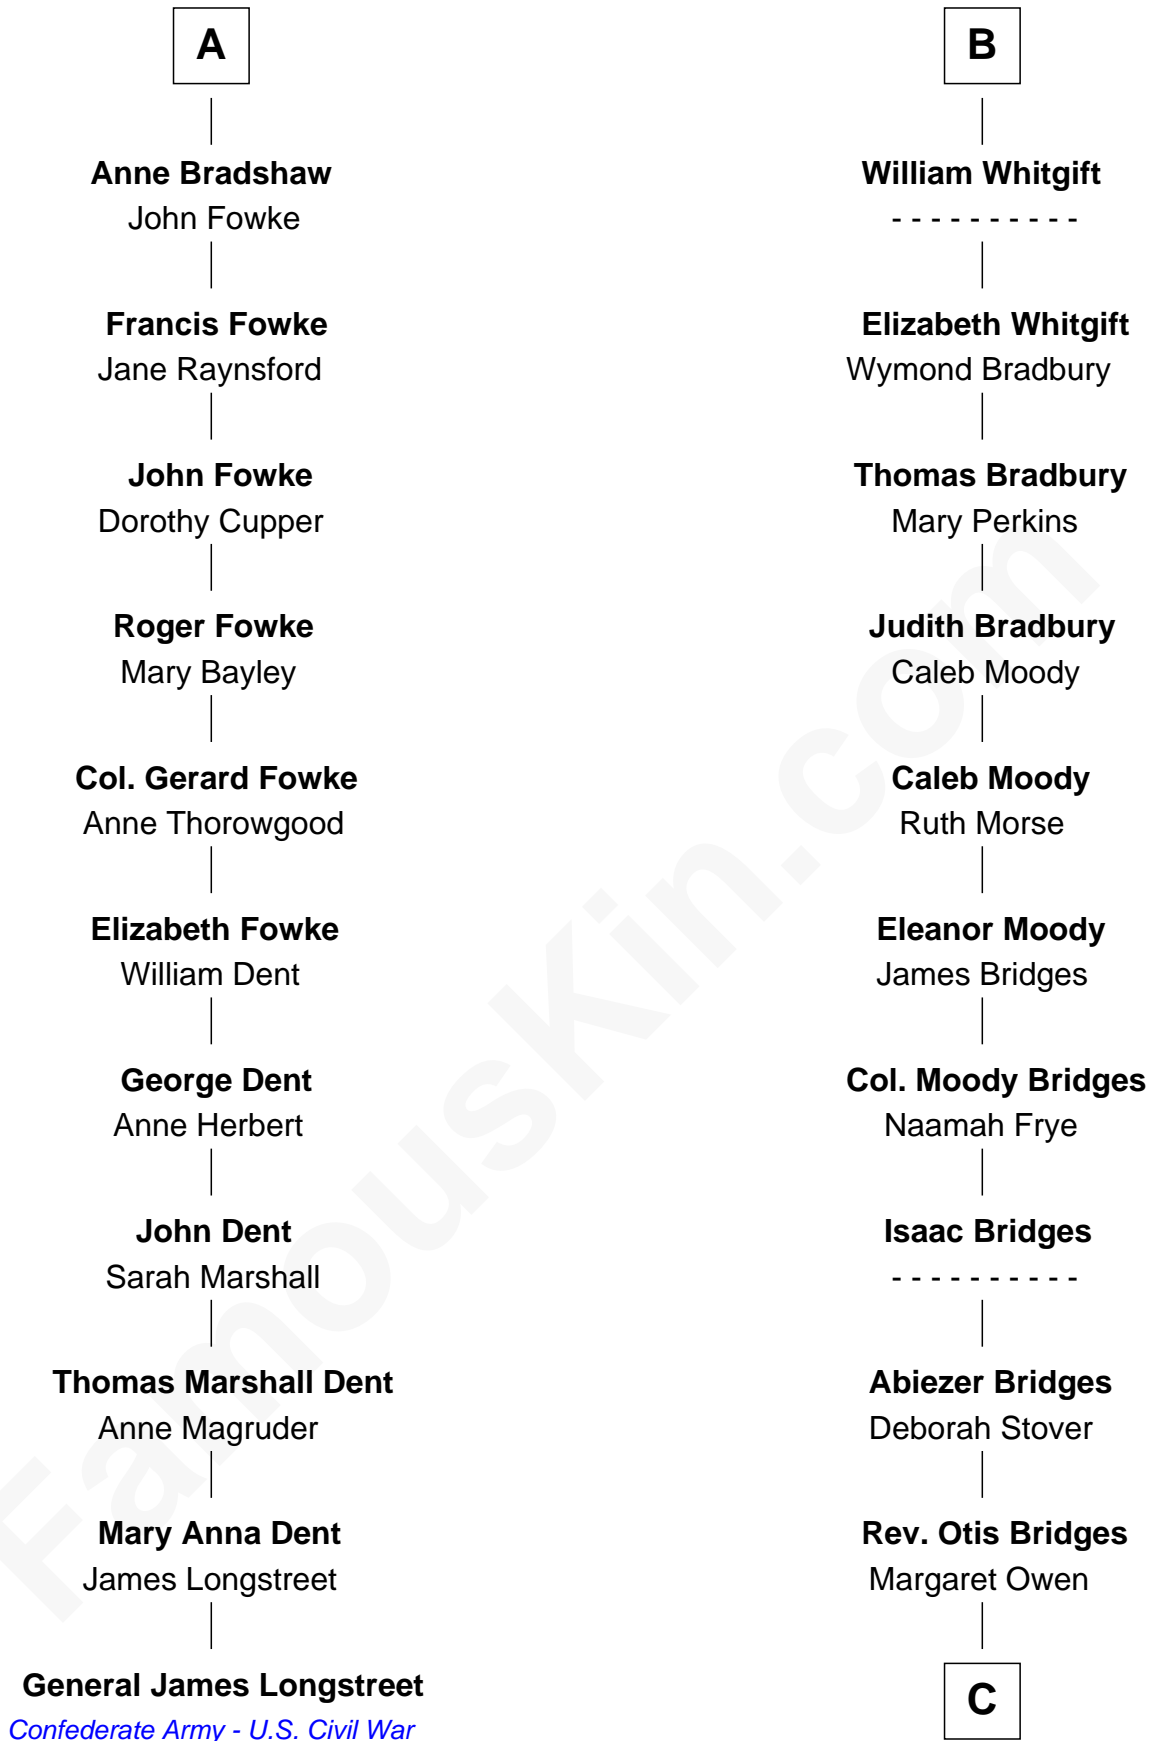

**FamousKin.com**  
**Relationship Chart of**  
**General James Longstreet**  
*Confederate Army - U.S. Civil War*  
 17th cousin 2 times removed of

**Owen Brewster**  
*54th Governor of Maine*

**C**

**Owen W. Bridges**

Lydia A. -----

**Carrie S. Bridges**

William Edmund Brewster

**Owen Brewster**

*54th Governor of Maine*

FamousKin.com