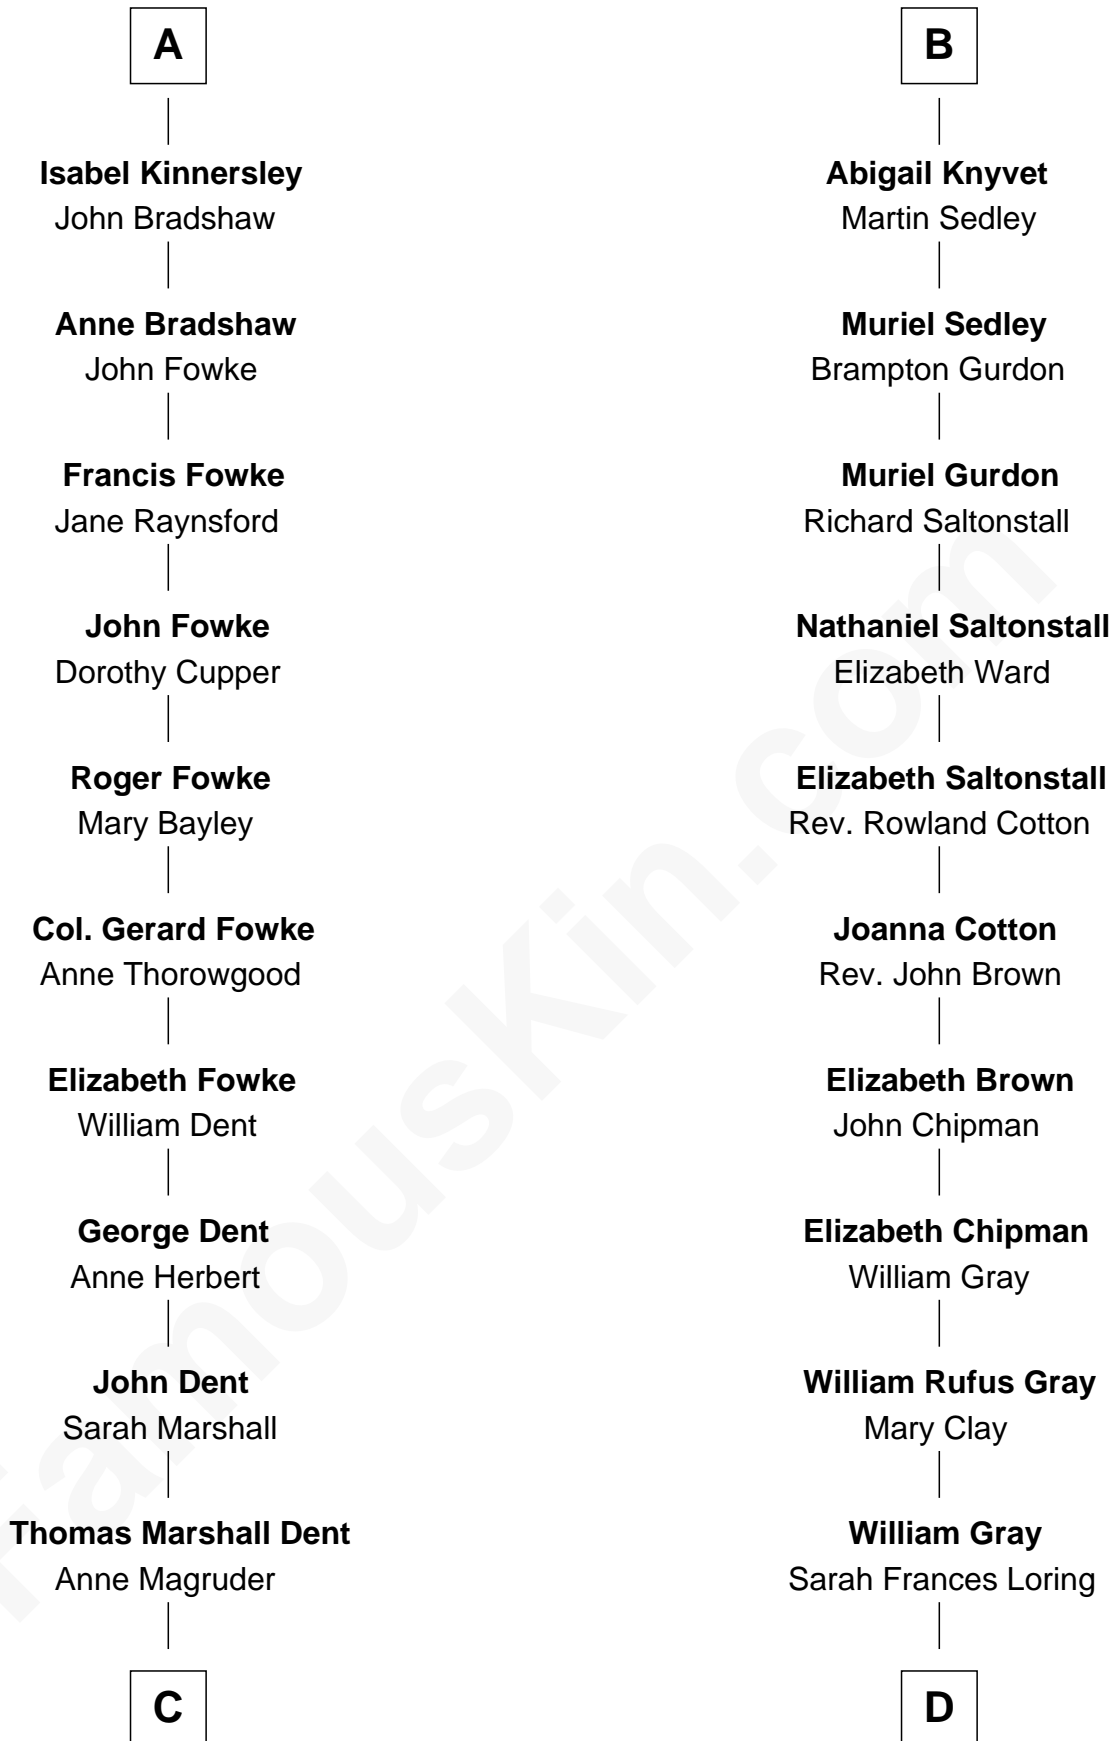

FamousKin.com
Relationship Chart of
General James Longstreet
Confederate Army - U.S. Civil War
 18th cousin 2 times removed of

Story Musgrave
NASA Astronaut

C

Mary Anna Dent
James Longstreet

General James Longstreet
Confederate Army - U.S. Civil War

D

Edward Gray
Elizabeth Gray Story

Marguerite Gray
John Butler Swann

Marguerite Swann
Percy Musgrave

Story Musgrave
NASA Astronaut

FamousKin.com