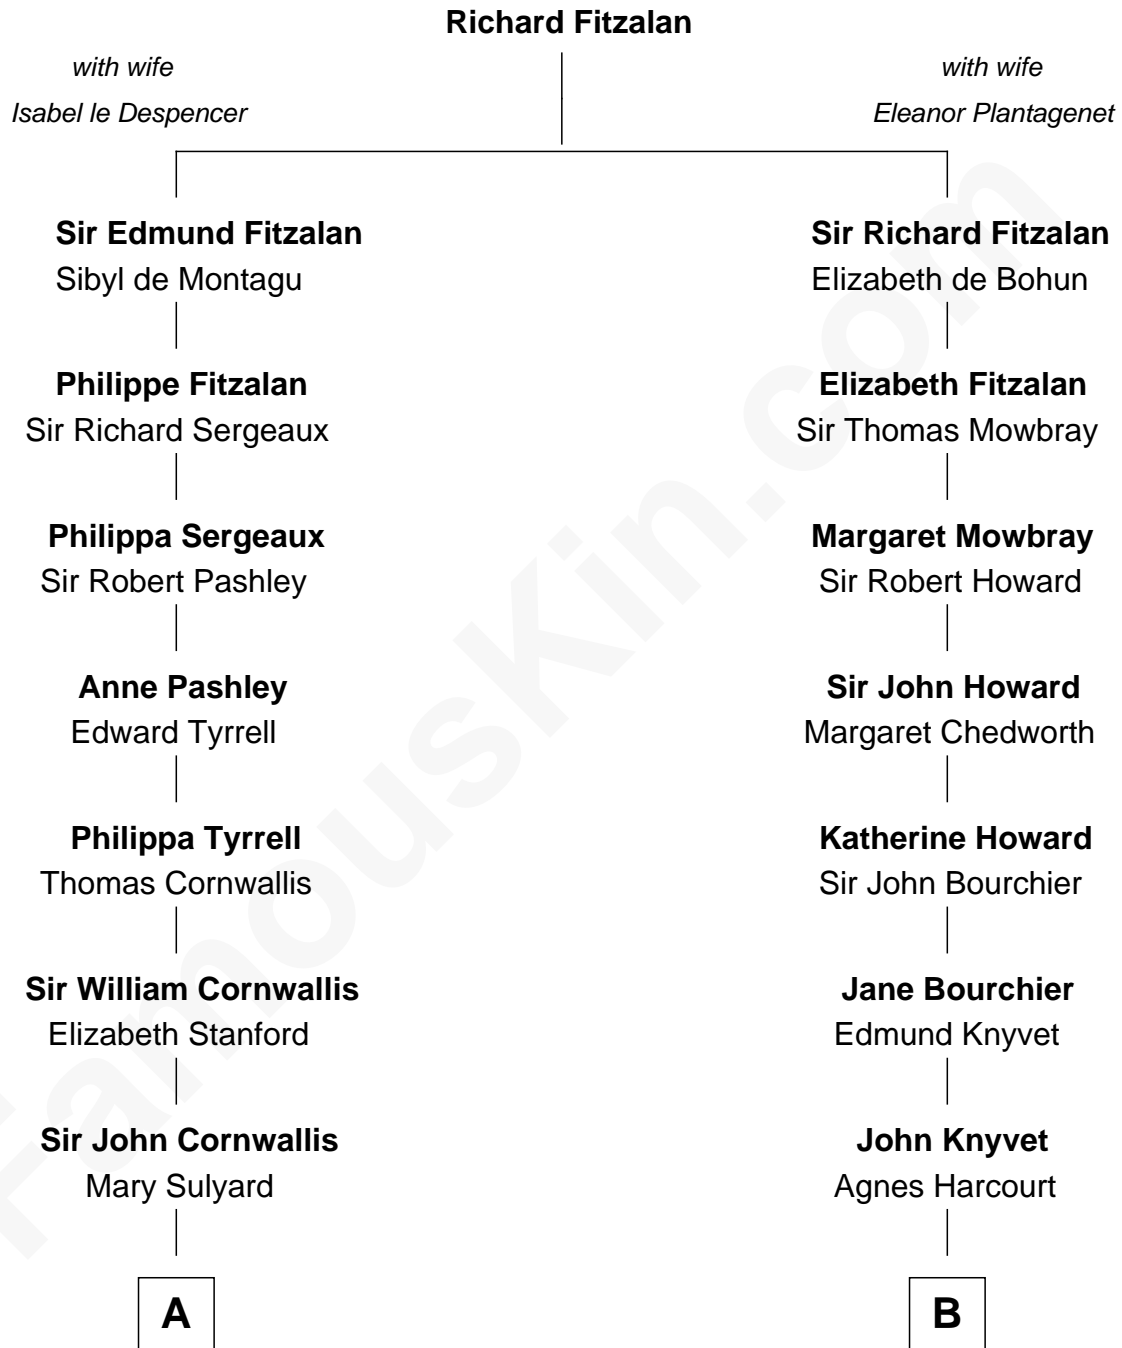

FamousKin.com
Relationship Chart of
General James Longstreet
Confederate Army - U.S. Civil War
 17th cousin 3 times removed of

Story Musgrave
NASA Astronaut

C

Edward Gray

Elizabeth Gray Story

Marguerite Gray

John Butler Swann

Marguerite Swann

Percy Musgrave

Story Musgrave

NASA Astronaut

FamousKin.com