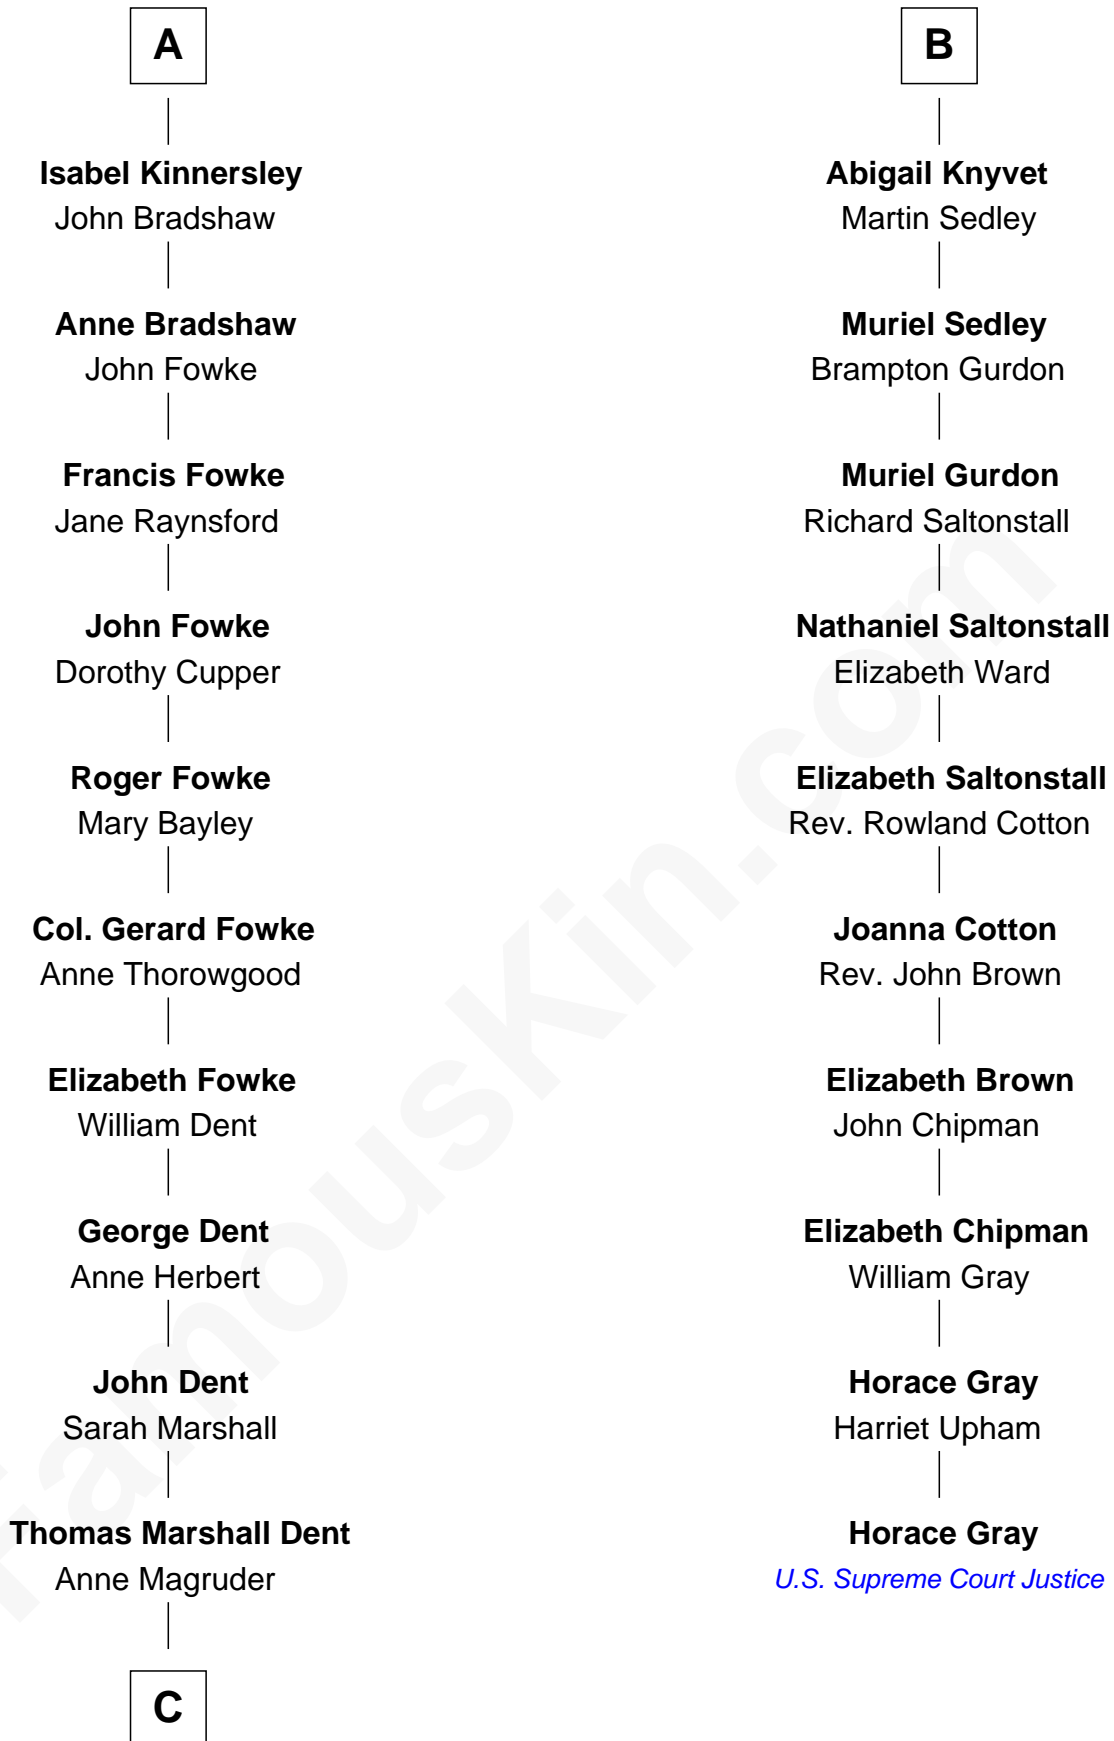

FamousKin.com
Relationship Chart of
General James Longstreet
Confederate Army - U.S. Civil War
 16th cousin 2 times removed of

Horace Gray
U.S. Supreme Court Justice

C

Mary Anna Dent
James Longstreet

General James Longstreet
Confederate Army - U.S. Civil War

FamousKin.com