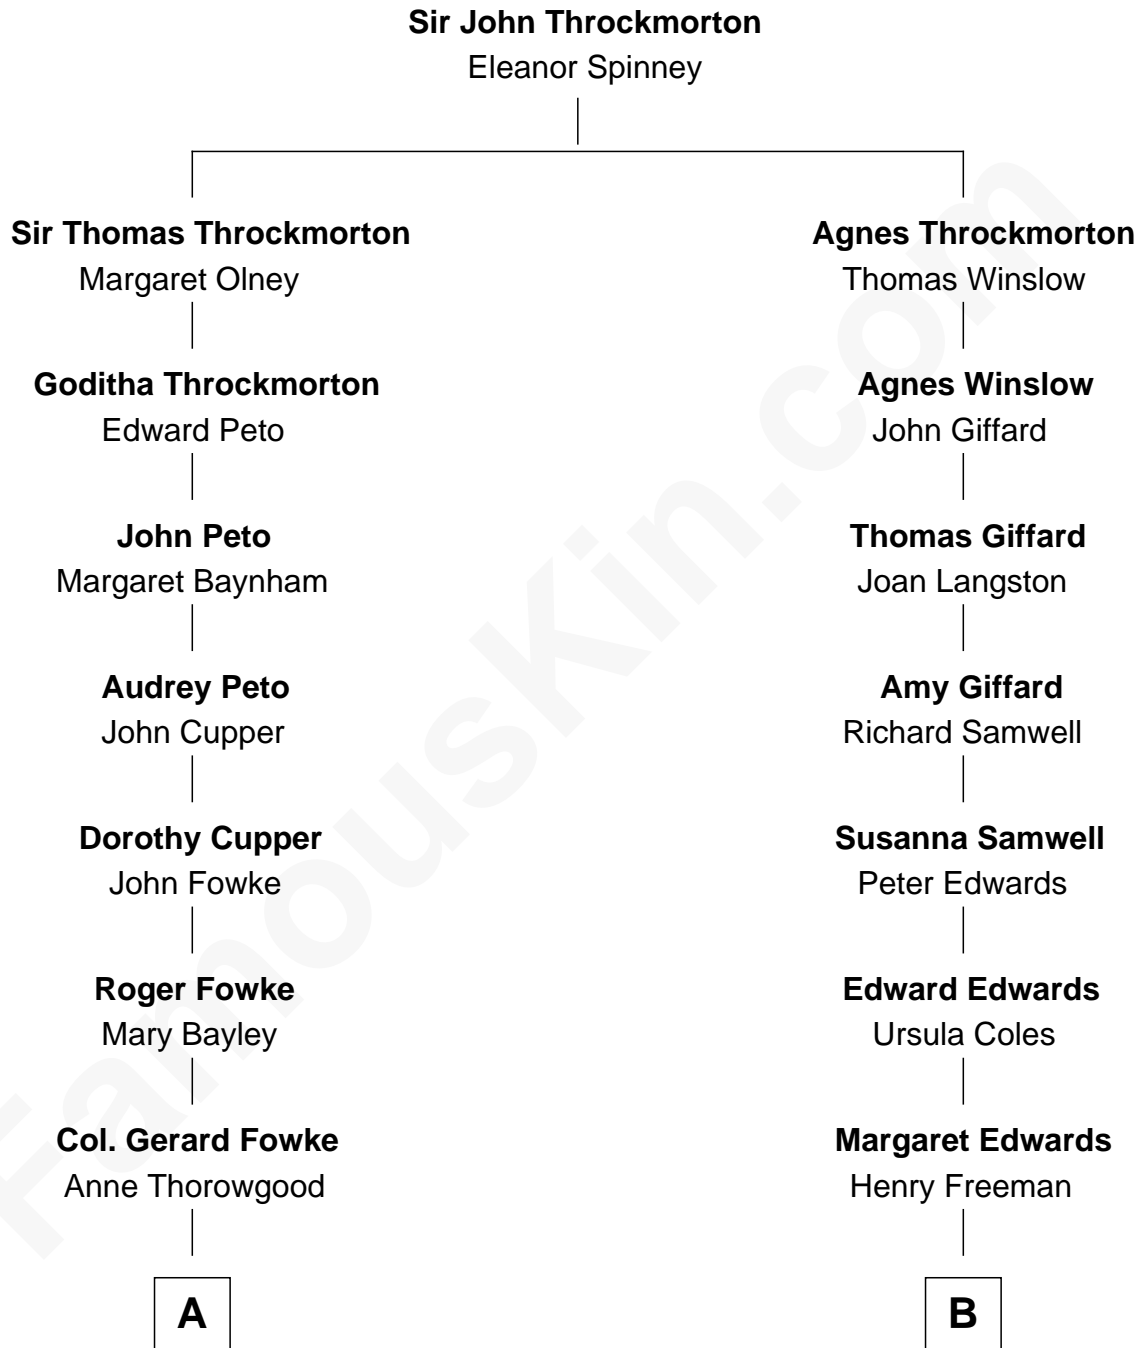

FamousKin.com
Relationship Chart of
General James Longstreet
Confederate Army - U.S. Civil War
 12th cousin 6 times removed of

Linda Hunt
TV and Movie Actress

C

Raymond Davy Hunt

Elsie R. Doying

Linda Hunt

TV and Movie Actress

FamousKin.com