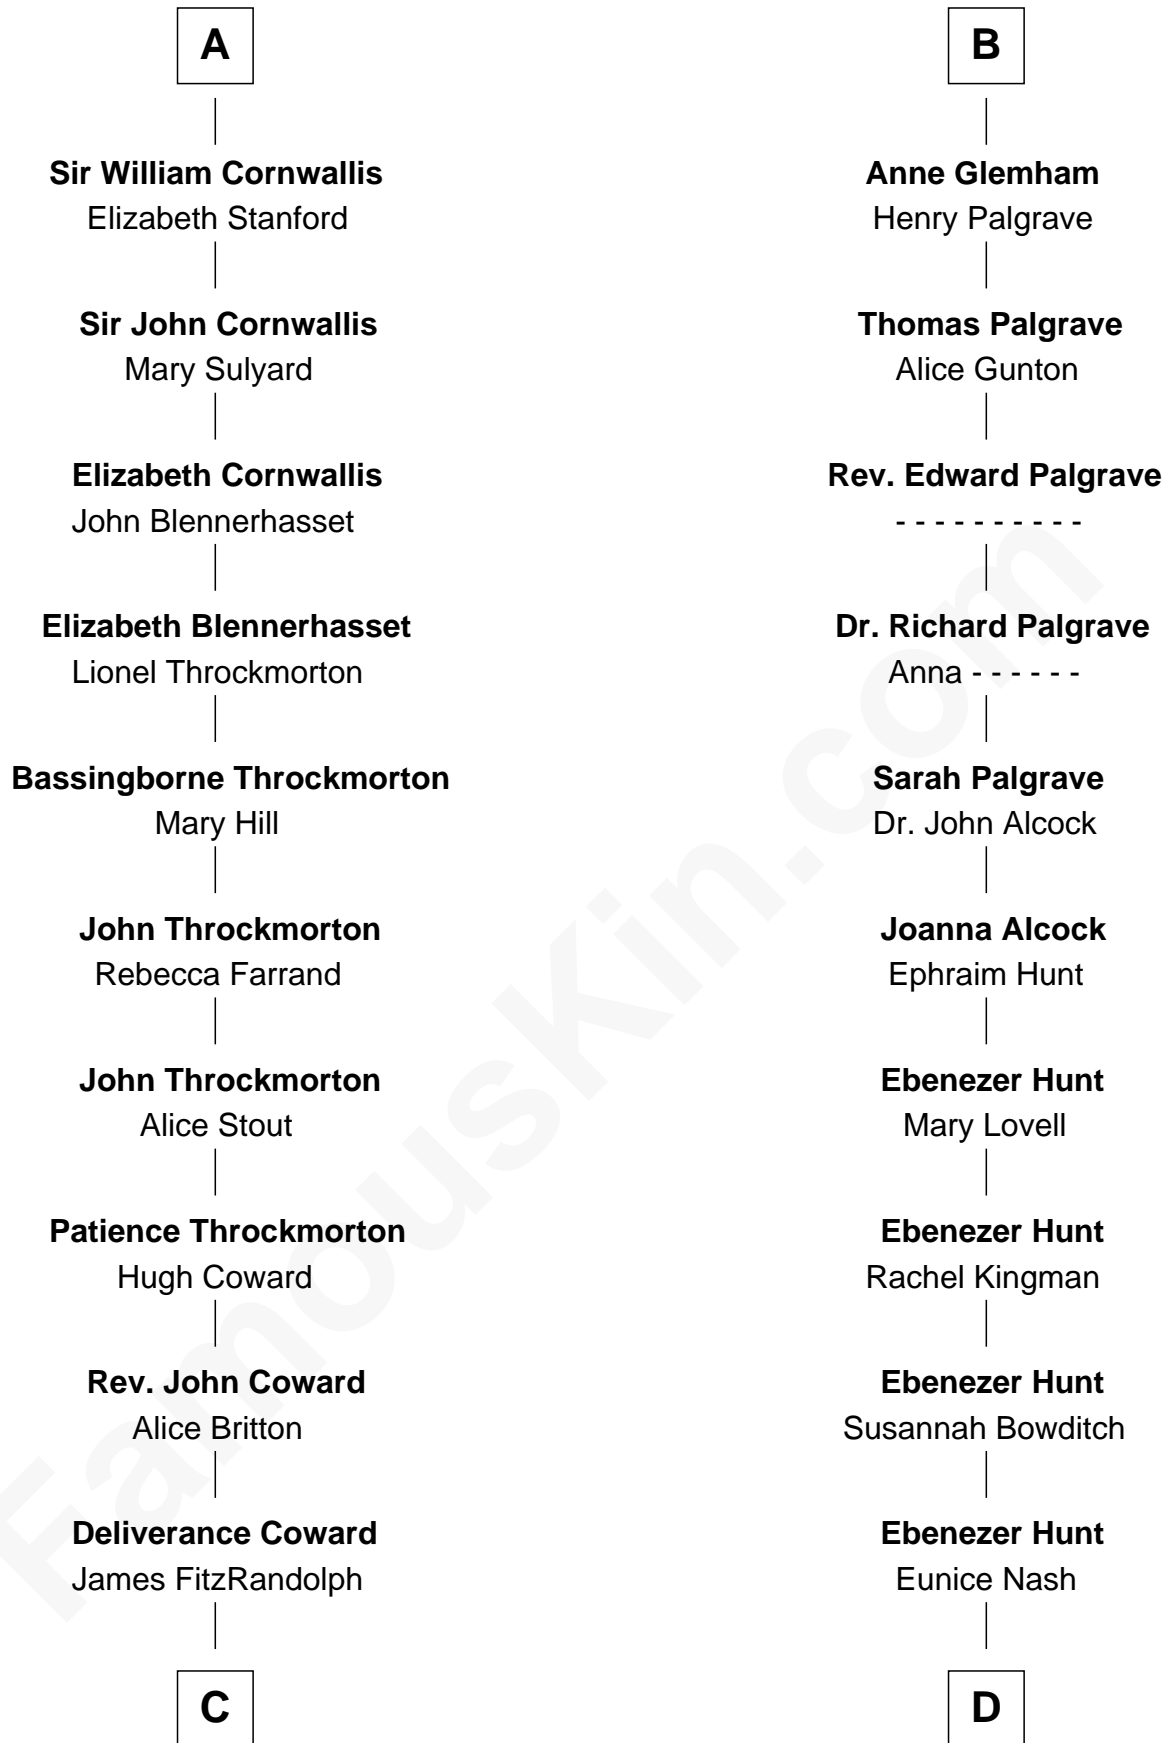

**FamousKin.com**  
**Relationship Chart of**  
**General James Longstreet**  
*Confederate Army - U.S. Civil War*  
 19th cousin 2 times removed of

**Linda Hunt**  
*TV and Movie Actress*

**C**

**Hannah FitzRandolph**

William Longstreet

**James Longstreet**

Mary Anna Dent

**General James Longstreet**

*Confederate Army - U.S. Civil War*

**D**

**Charles Edwin Hunt**

Marcia E. Phillips

**Charles Phillips Hunt**

Ella Maria Read

**Charles Edwin Hunt**

Louise Phipps Davy

**Raymond Davy Hunt**

Elsie R. Doying

**Linda Hunt**

*TV and Movie Actress*