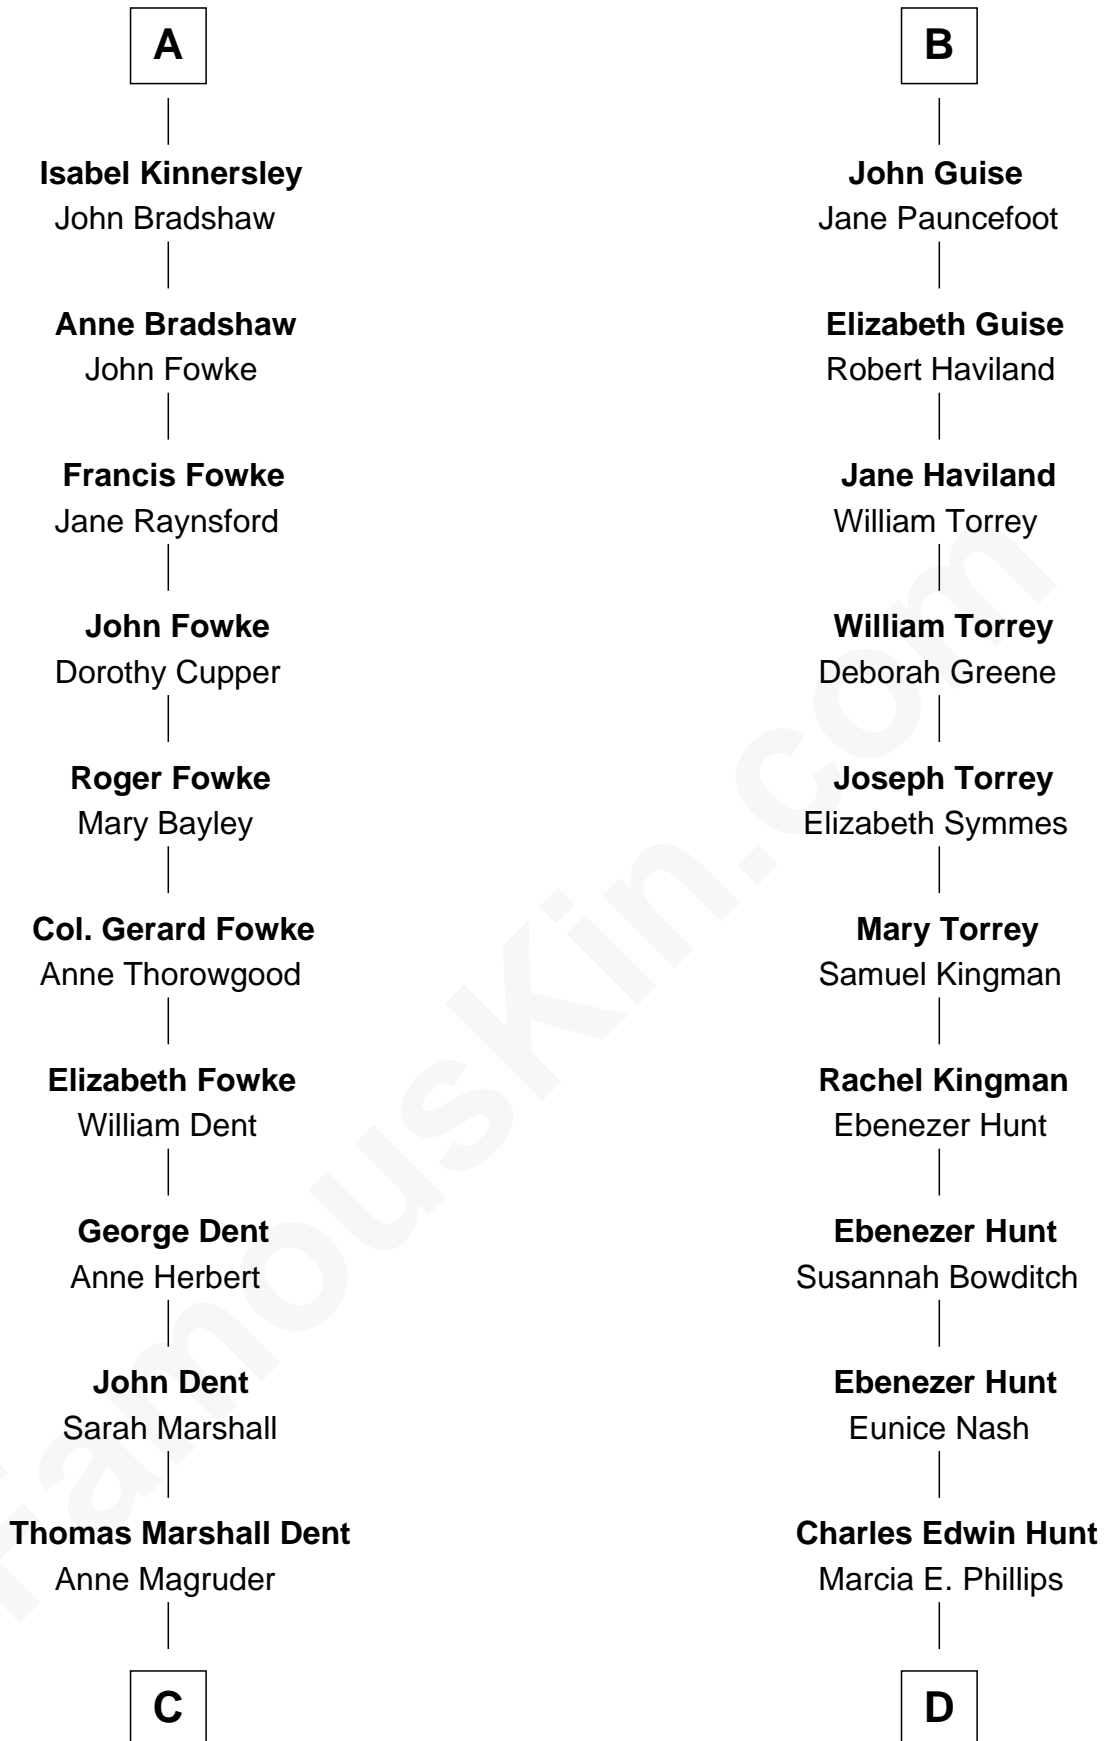

FamousKin.com
Relationship Chart of
General James Longstreet
Confederate Army - U.S. Civil War
 18th cousin 2 times removed of

Linda Hunt
TV and Movie Actress

C

Mary Anna Dent
James Longstreet

General James Longstreet
Confederate Army - U.S. Civil War

D

Charles Phillips Hunt
Ella Maria Read

Charles Edwin Hunt
Louise Phipps Davy

Raymond Davy Hunt
Elsie R. Doying

Linda Hunt
TV and Movie Actress