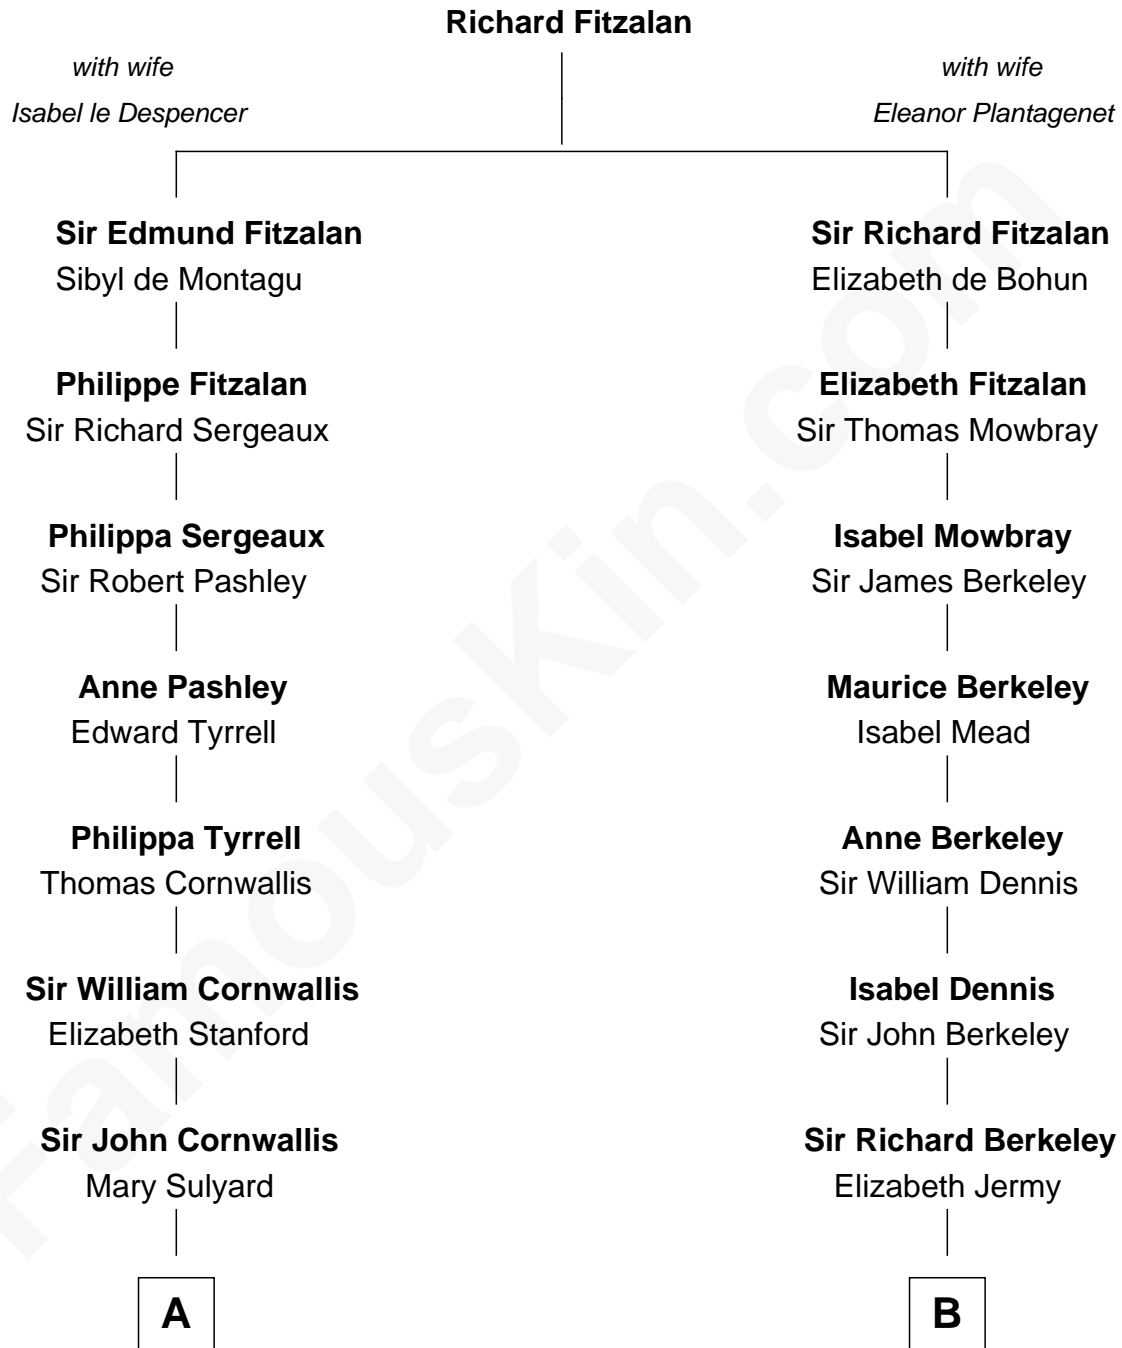

FamousKin.com
Relationship Chart of
General James Longstreet
Confederate Army - U.S. Civil War

17th cousin 3 times removed of
Warren Buffett
Chairman & CEO, Berkshire Hathaway

C

—
Susan Ann Watson

Ford Bela Barber