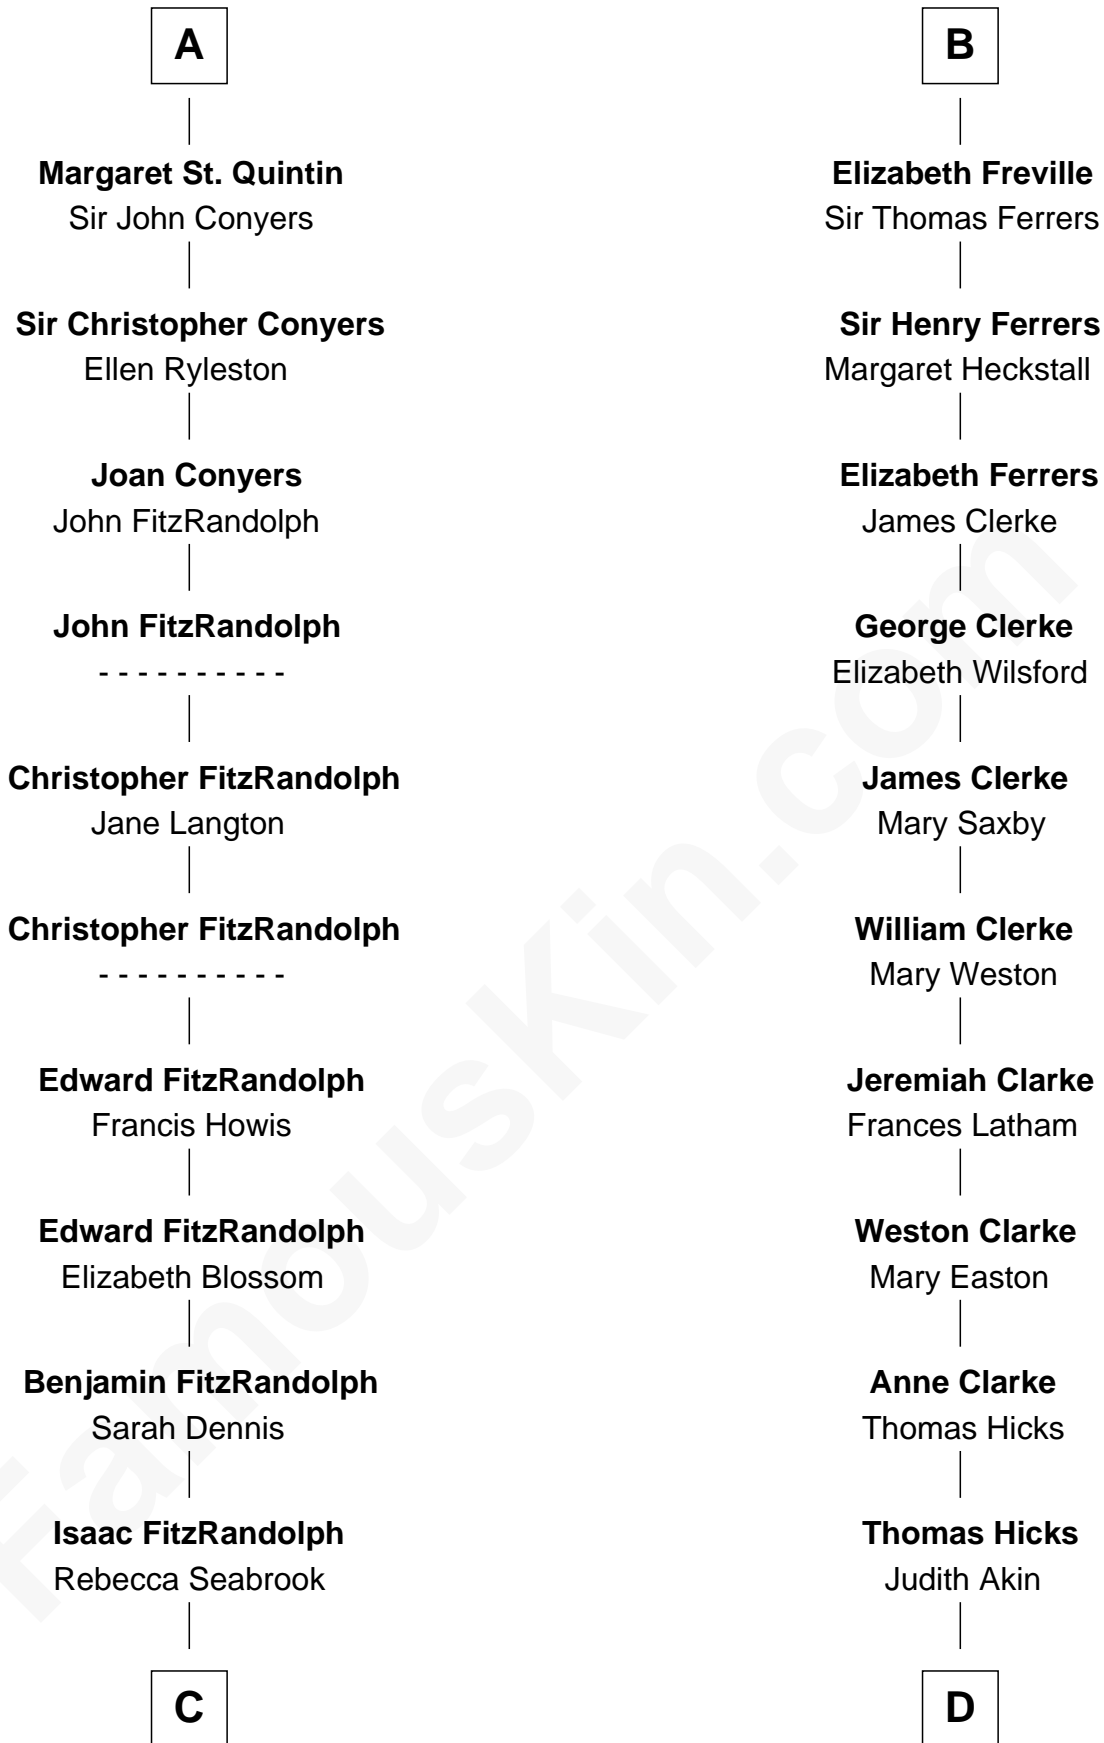

FamousKin.com
Relationship Chart of
General James Longstreet
Confederate Army - U.S. Civil War

20th cousin of

Susan B. Anthony
Women's Rights Advocate

Robert de Ros
 Isabel of Scotland

C

James FitzRandolph

Deliverance Coward

Hannah FitzRandolph

William Longstreet

James Longstreet

Mary Anna Dent

General James Longstreet

Confederate Army - U.S. Civil War

D