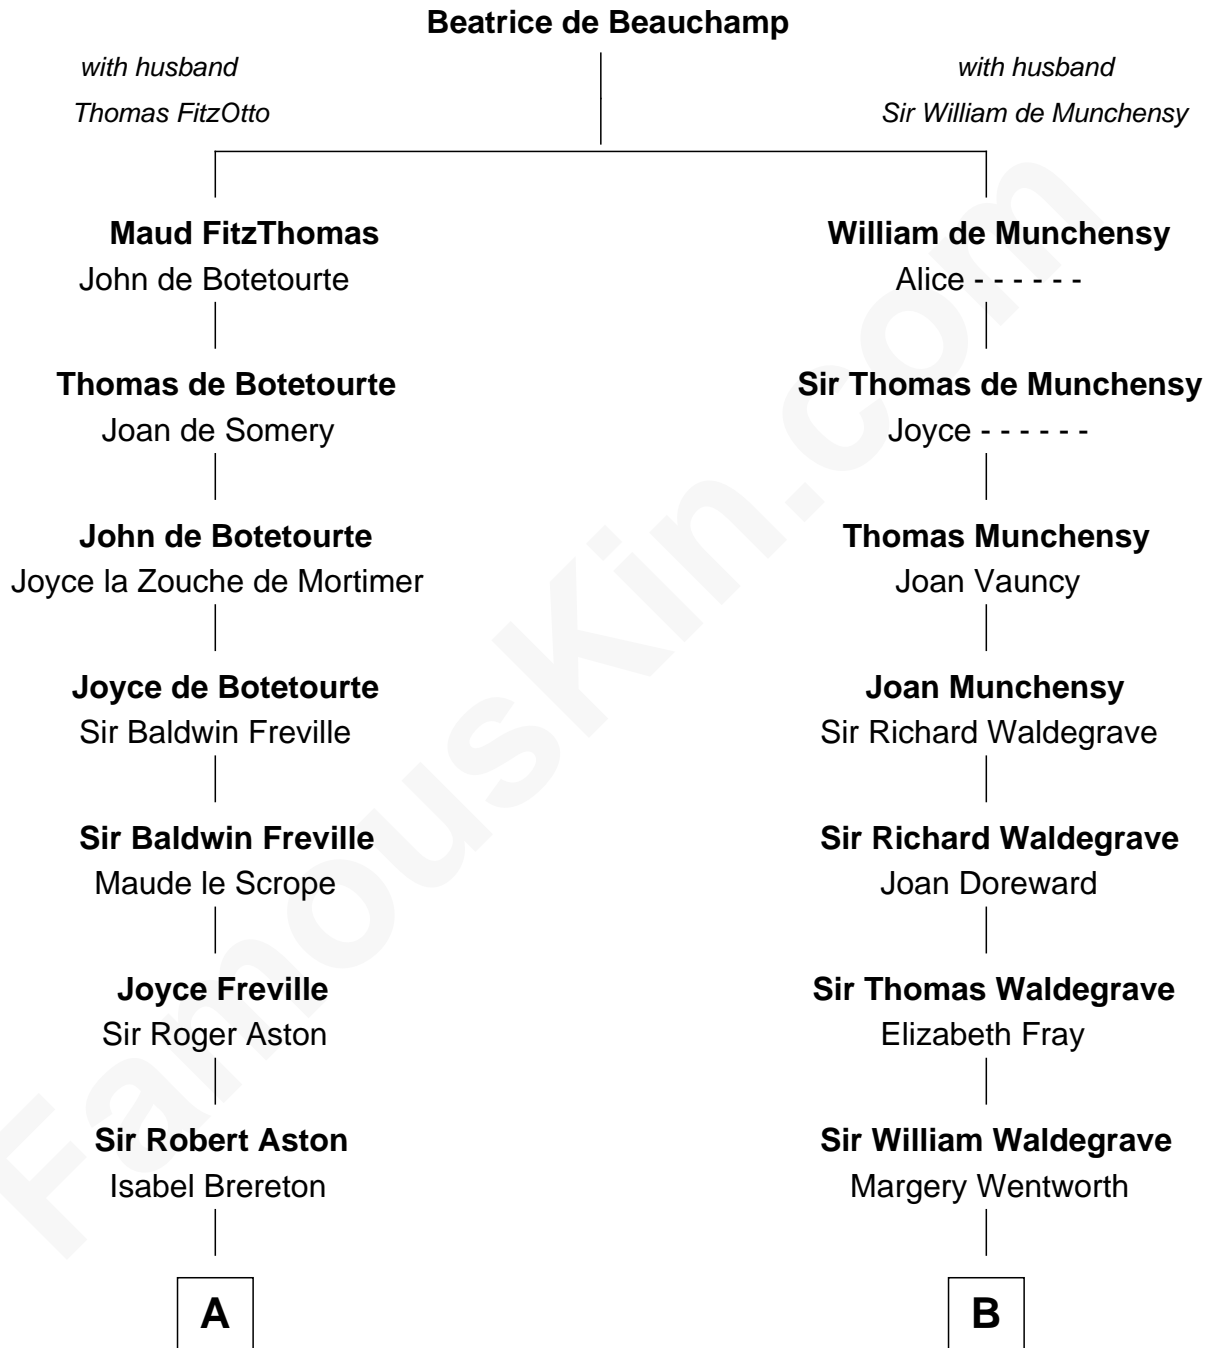

FamousKin.com
Relationship Chart of
General James Longstreet
Confederate Army - U.S. Civil War

20th cousin of
Walt Disney
Co-Founder of The Walt Disney Company

C

John Dent

Sarah Marshall

Thomas Marshall Dent

Anne Magruder

Mary Anna Dent

James Longstreet

General James Longstreet

Confederate Army - U.S. Civil War

D

Eber Call

Violette Lawrence