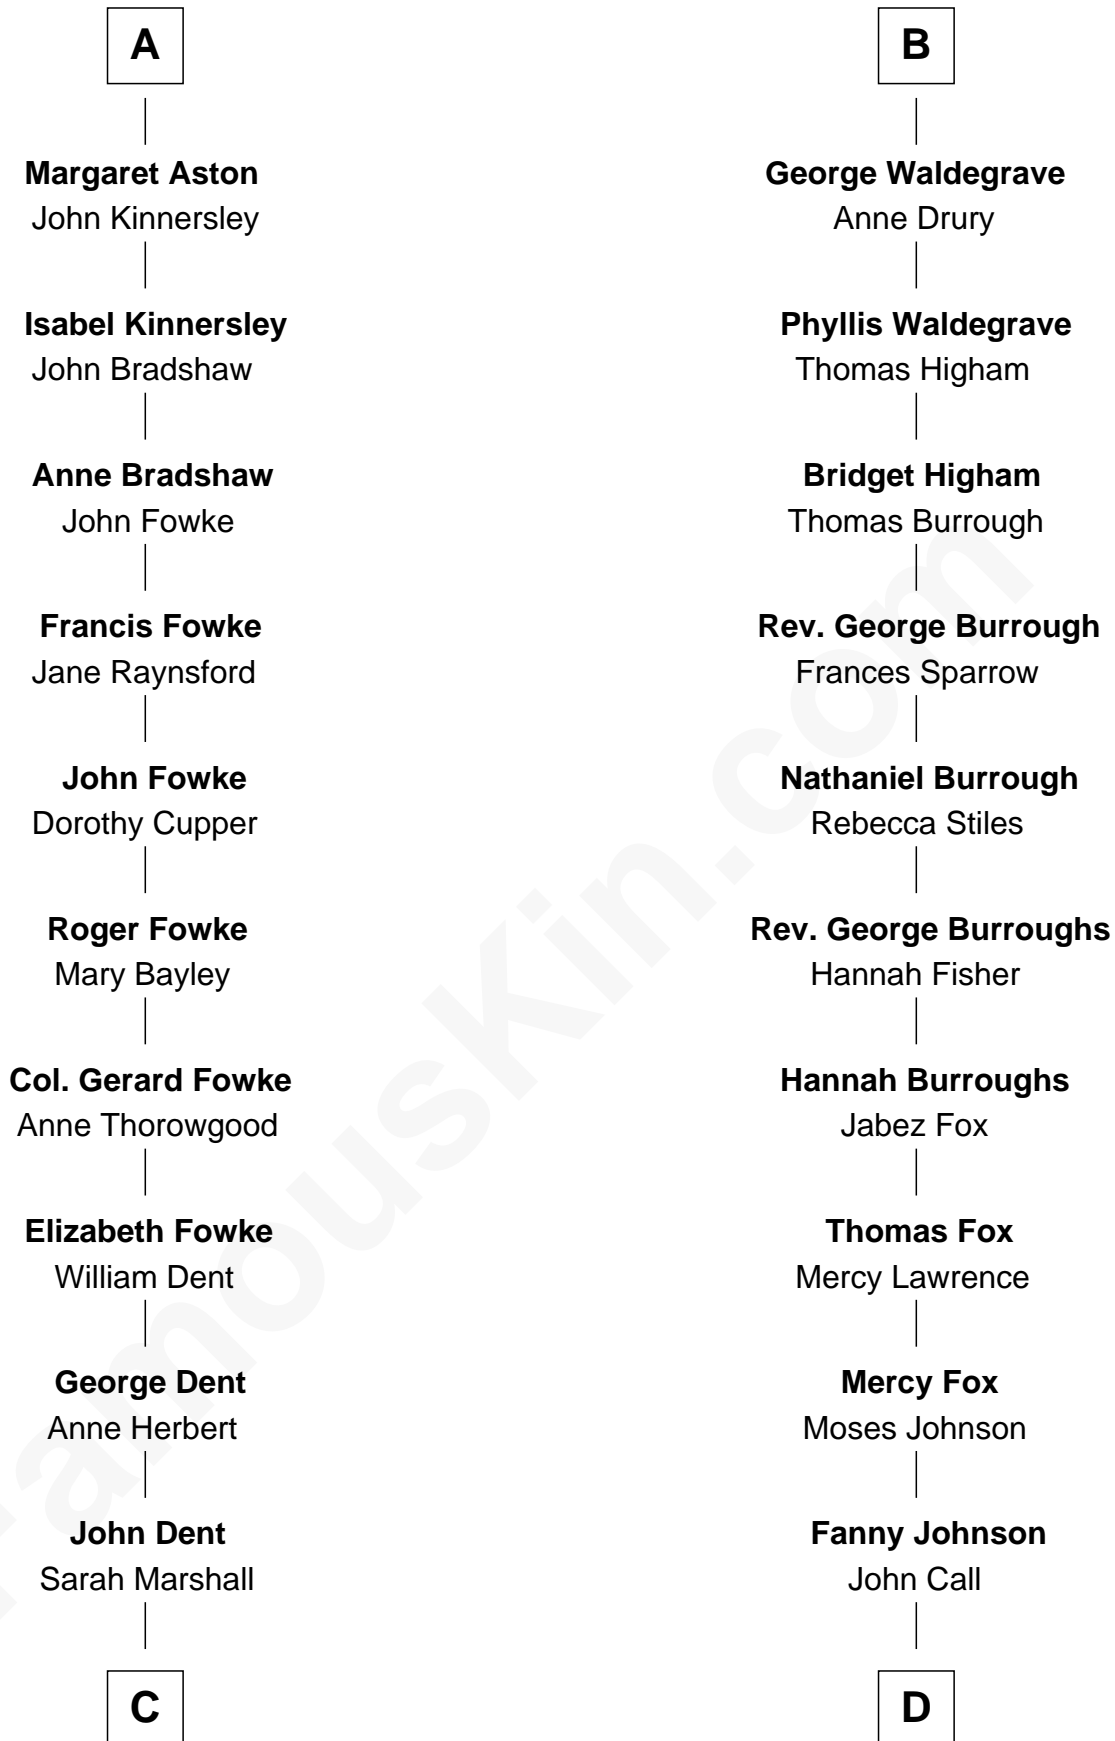

FamousKin.com
Relationship Chart of
General James Longstreet
Confederate Army - U.S. Civil War

19th cousin 1 time removed of
Walt Disney
Co-Founder of The Walt Disney Company

C

Thomas Marshall Dent

Anne Magruder

Mary Anna Dent

James Longstreet

General James Longstreet

Confederate Army - U.S. Civil War

D

Eber Call

Violette Lawrence

Charles Call